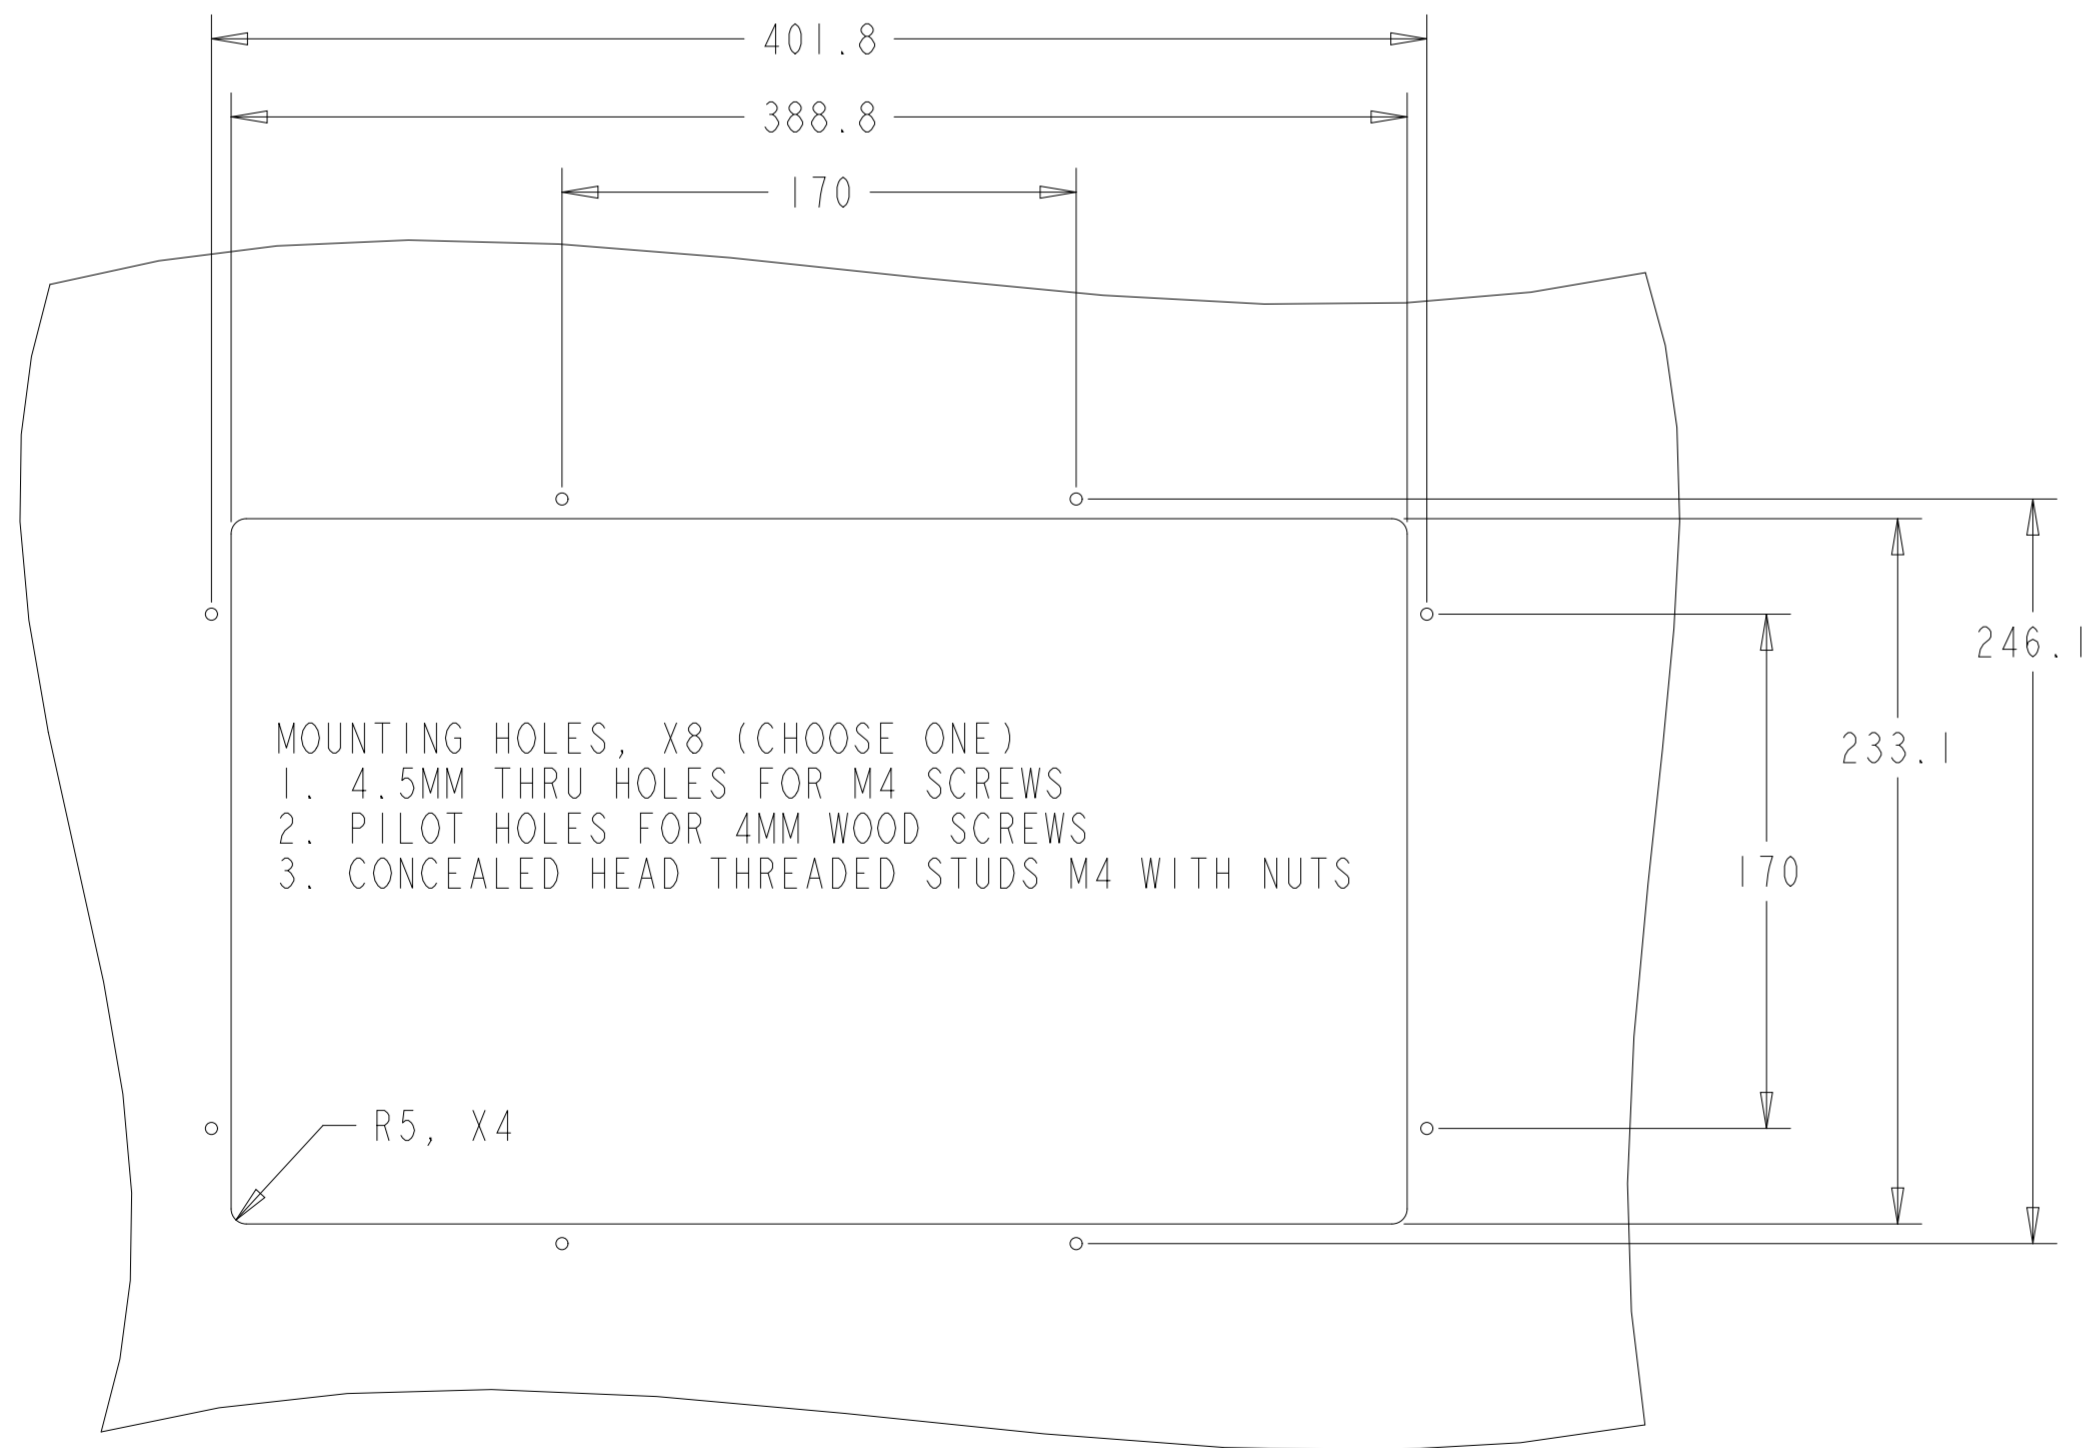

PROJECTED CAPACITIVE MODEL

REAR MOUNT
M4 THREADS, X8
MAX THREAD DEPTH = 8MM

PROJECTED CAPACITIVE MODEL

WITH FLUSH MOUNTING BRACKETS (4 INCLUDED)
 REPLACEMENT BRACKET KIT P/N E548786 AVAILABLE SEPARATELY

INTELLITOUCH, ACCUTOUCH, AND SECURETOUCH MODEL

INTELLITOUCH, ACCUTOUCH, AND SECURETOUCH MODEL

WITH SIDE MOUNTING BRACKETS (4 INCLUDED)
 REPLACEMENT BRACKET KIT P/N E333212 AVAILABLE SEPARATELY

FRONT MOUNT BEZEL KIT
P/N E711274 FOR INTELLITOUCH, ACCUTOUCH, AND SECURETOUCH MODEL ONLY