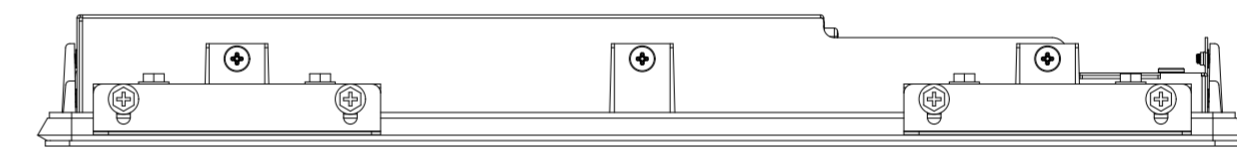

PROJECTED CAPACITIVE MODEL

REAR MOUNT
M4 THREADS, X8
MAX THREAD DEPTH = 8MM

PROJECTED CAPACITIVE MODEL

WITH FLUSH MOUNTING BRACKETS (4 INCLUDED)
 REPLACEMENT BRACKET KIT P/N E548786 AVAILABLE SEPARATELY

INTELLITOUCH, ACCUTOUCH, AND SECURETOUCH MODEL

INTELLITOUCH, ACCUTOUCH, AND SECURETOUCH MODEL

WITH SIDE MOUNTING BRACKETS (4 INCLUDED)
 REPLACEMENT BRACKET KIT P/N E333212 AVAILABLE SEPARATELY

FRONT MOUNT BEZEL KIT
P/N E711274 FOR INTELLITOUCH, ACCUTOUCH, AND SECURETOUCH MODEL ONLY