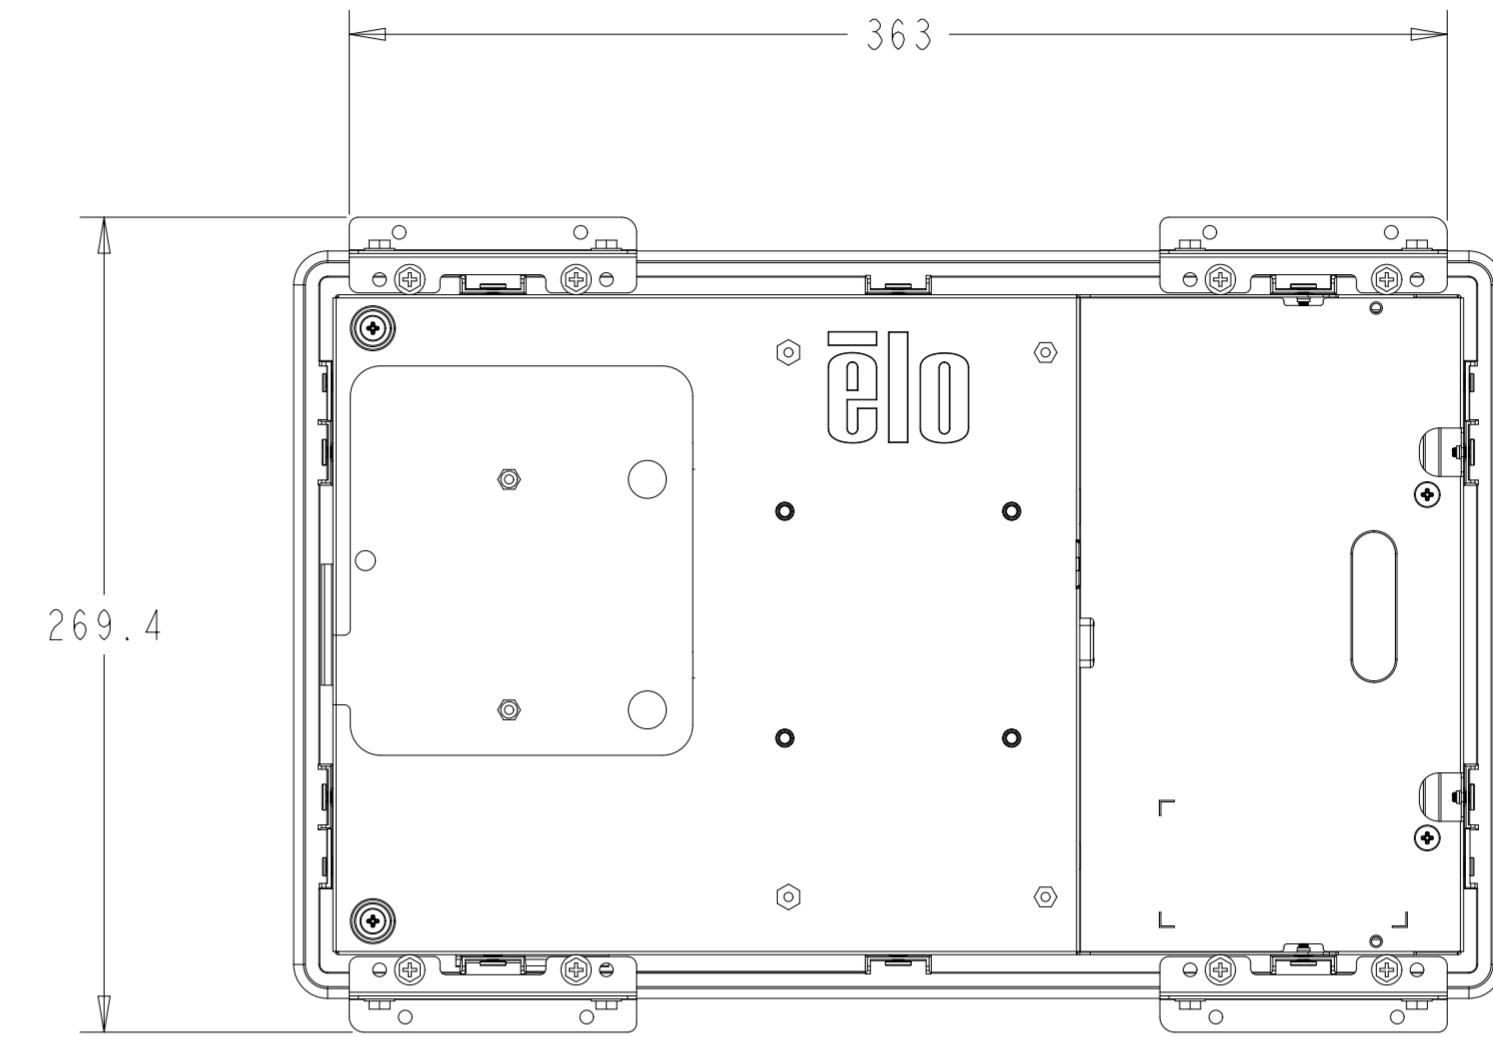

PROJECTED CAPACITIVE MODEL

REAR MOUNT
M4 THREADS, X8
MAX THREAD DEPTH = 8MM

PROJECTED CAPACITIVE MODEL

WITH FLUSH MOUNTING BRACKETS (4 INCLUDED)
 REPLACEMENT BRACKET KIT P/N E548786 AVAILABLE SEPARATELY

INTELLITOUCH, ACCUTOUCH, AND SECURETOUCH MODEL

INTELLITOUCH, ACCUTOUCH, AND SECURETOUCH MODEL

WITH SIDE MOUNTING BRACKETS (4 INCLUDED)
 REPLACEMENT BRACKET KIT P/N E333212 AVAILABLE SEPARATELY

FRONT MOUNT BEZEL KIT
P/N E711274 FOR INTELLITOUCH, ACCUTOUCH, AND SECURETOUCH MODEL ONLY

RACK MOUNT KIT
P/N E921202 FOR INTELLITOUCH, ACCUTOUCH, AND SECURETOUCH MODEL ONLY