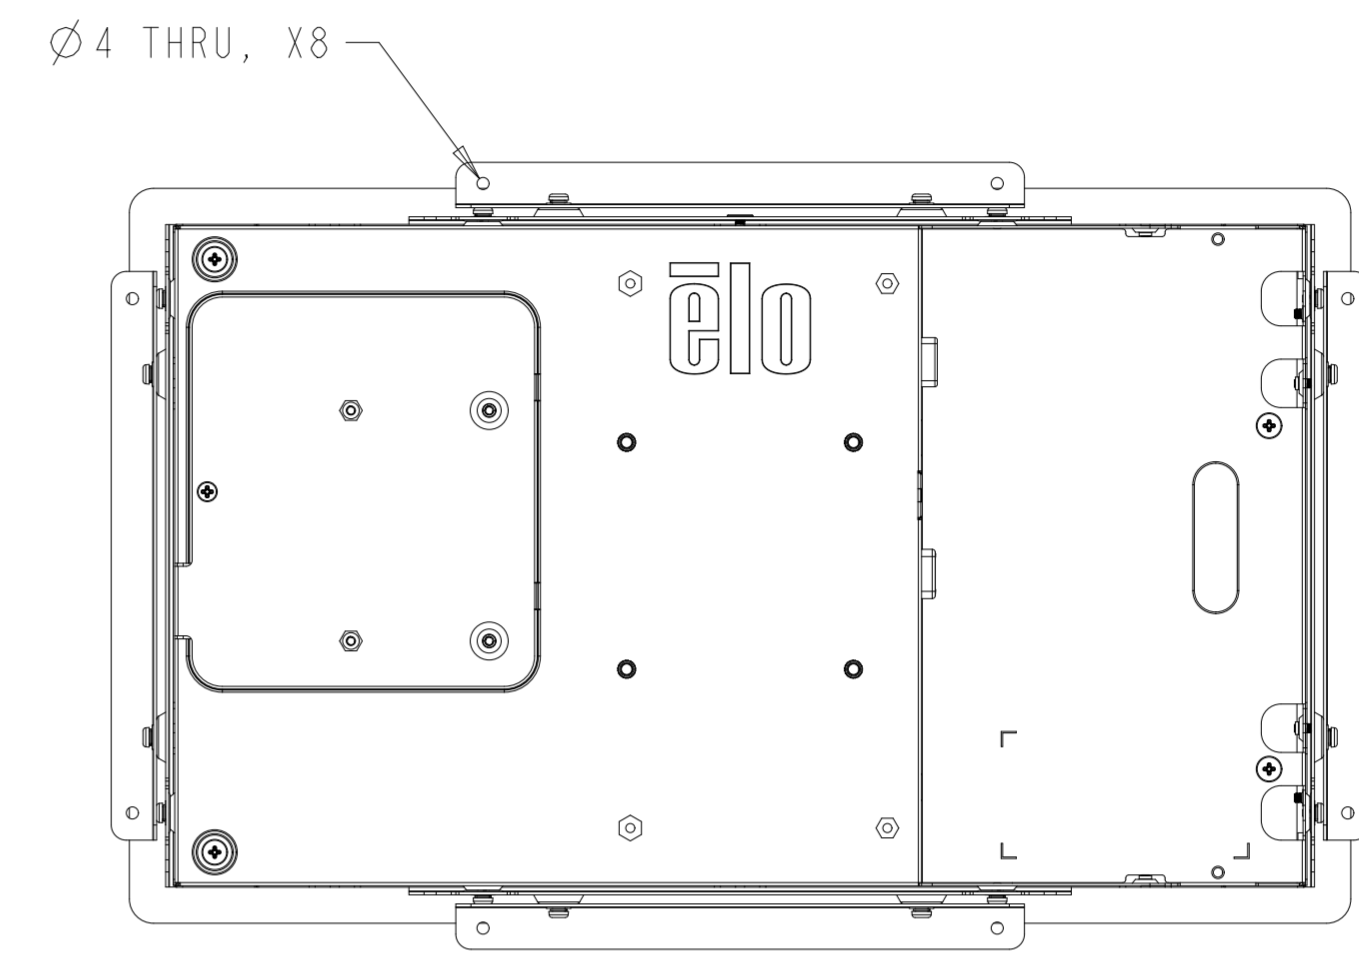

PROJECTED CAPACITIVE MODEL

REAR MOUNT
M4 THREADS, X8
MAX THREAD DEPTH = 8MM

PROJECTED CAPACITIVE MODEL

WITH FLUSH MOUNTING BRACKETS (4 INCLUDED)
 REPLACEMENT BRACKET KIT P/N E548786 AVAILABLE SEPARATELY

INTELLITOUCH, ACCUTOUCH, AND SECURETOUCH MODEL

INTELLITOUCH, ACCUTOUCH, AND SECURETOUCH MODEL

WITH SIDE MOUNTING BRACKETS (4 INCLUDED)
 REPLACEMENT BRACKET KIT P/N E333212 AVAILABLE SEPARATELY

FRONT MOUNT BEZEL KIT
P/N E711274 FOR INTELLITOUCH, ACCUTOUCH, AND SECURETOUCH MODEL ONLY