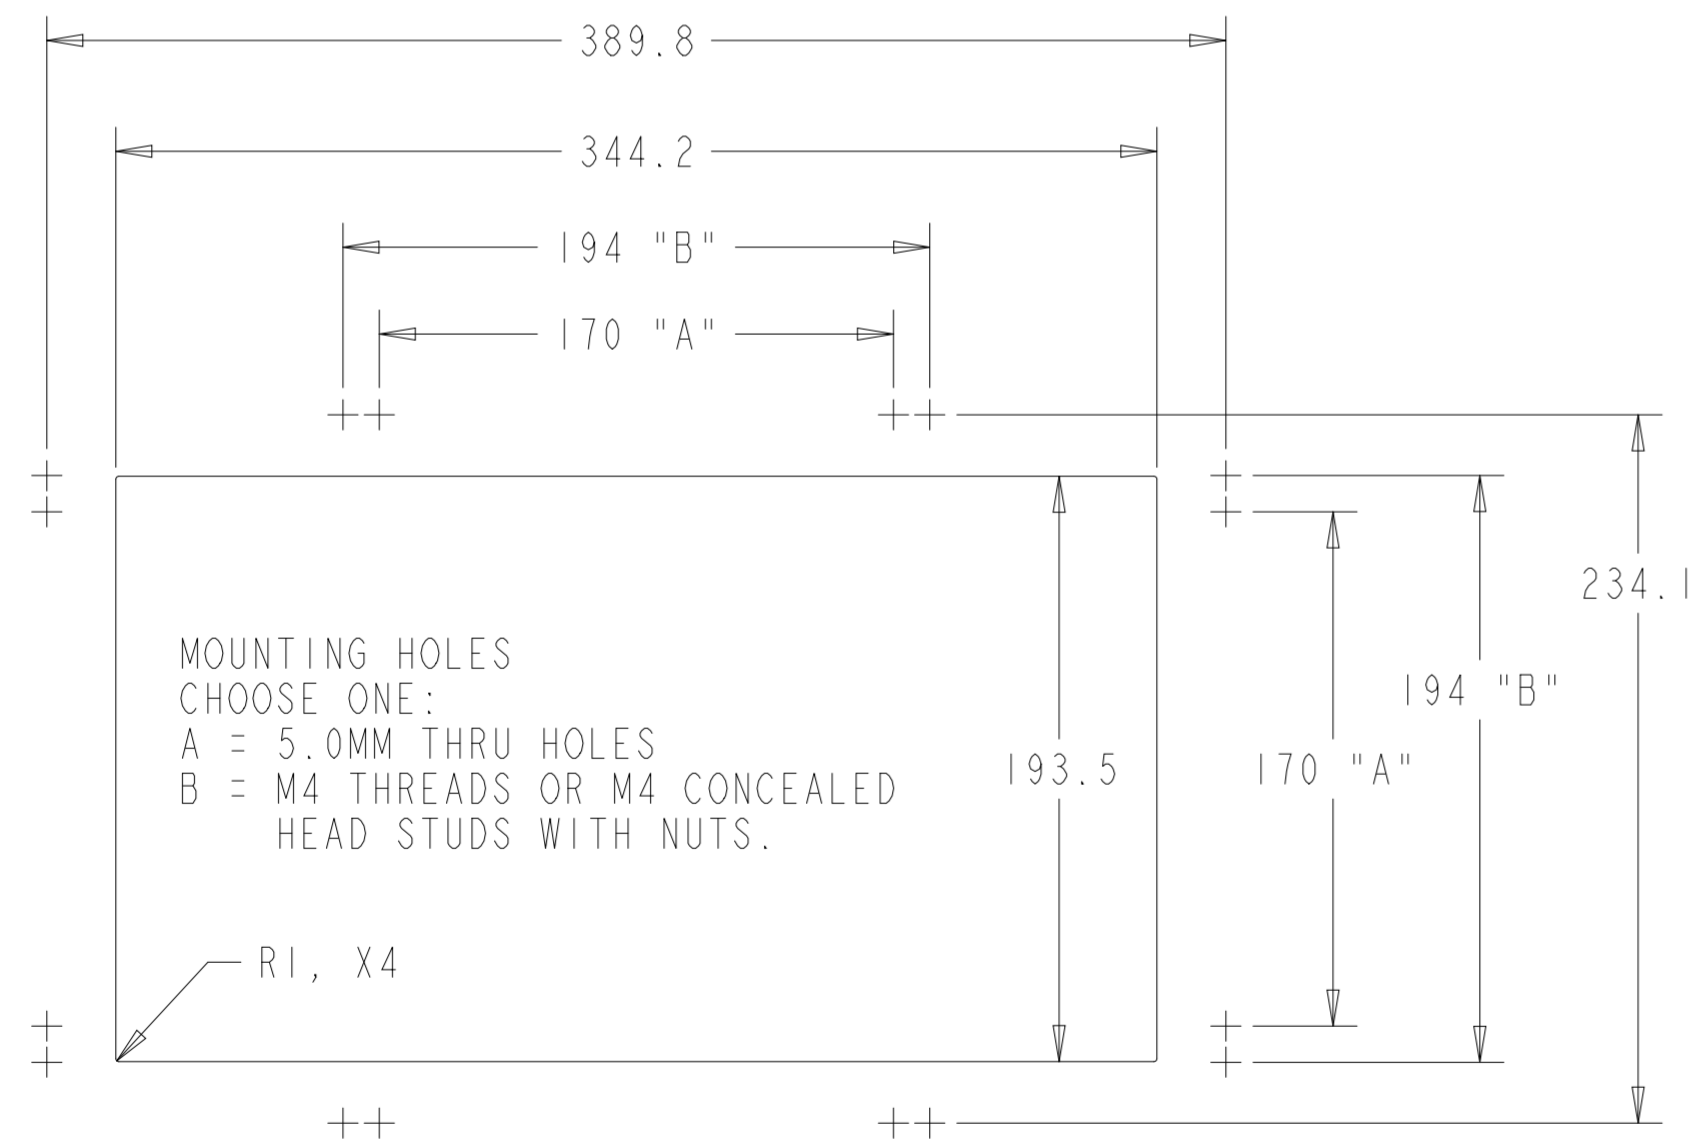

PROJECTED CAPACITIVE MODEL

REAR MOUNT
M4 THREADS, X8
MAX THREAD DEPTH = 8MM

PROJECTED CAPACITIVE MODEL

WITH FLUSH MOUNTING BRACKETS (4 INCLUDED)
 REPLACEMENT BRACKET KIT P/N E548786 AVAILABLE SEPARATELY

INTELLITOUCH, ACCUTOUCH, AND SECURETOUCH MODEL

INTELLITOUCH, ACCUTOUCH, AND SECURETOUCH MODEL

WITH SIDE MOUNTING BRACKETS (4 INCLUDED)
 REPLACEMENT BRACKET KIT P/N E333212 AVAILABLE SEPARATELY

FRONT MOUNT BEZEL KIT
P/N E711274 FOR INTELLITOUCH, ACCUTOUCH, AND SECURETOUCH MODEL ONLY