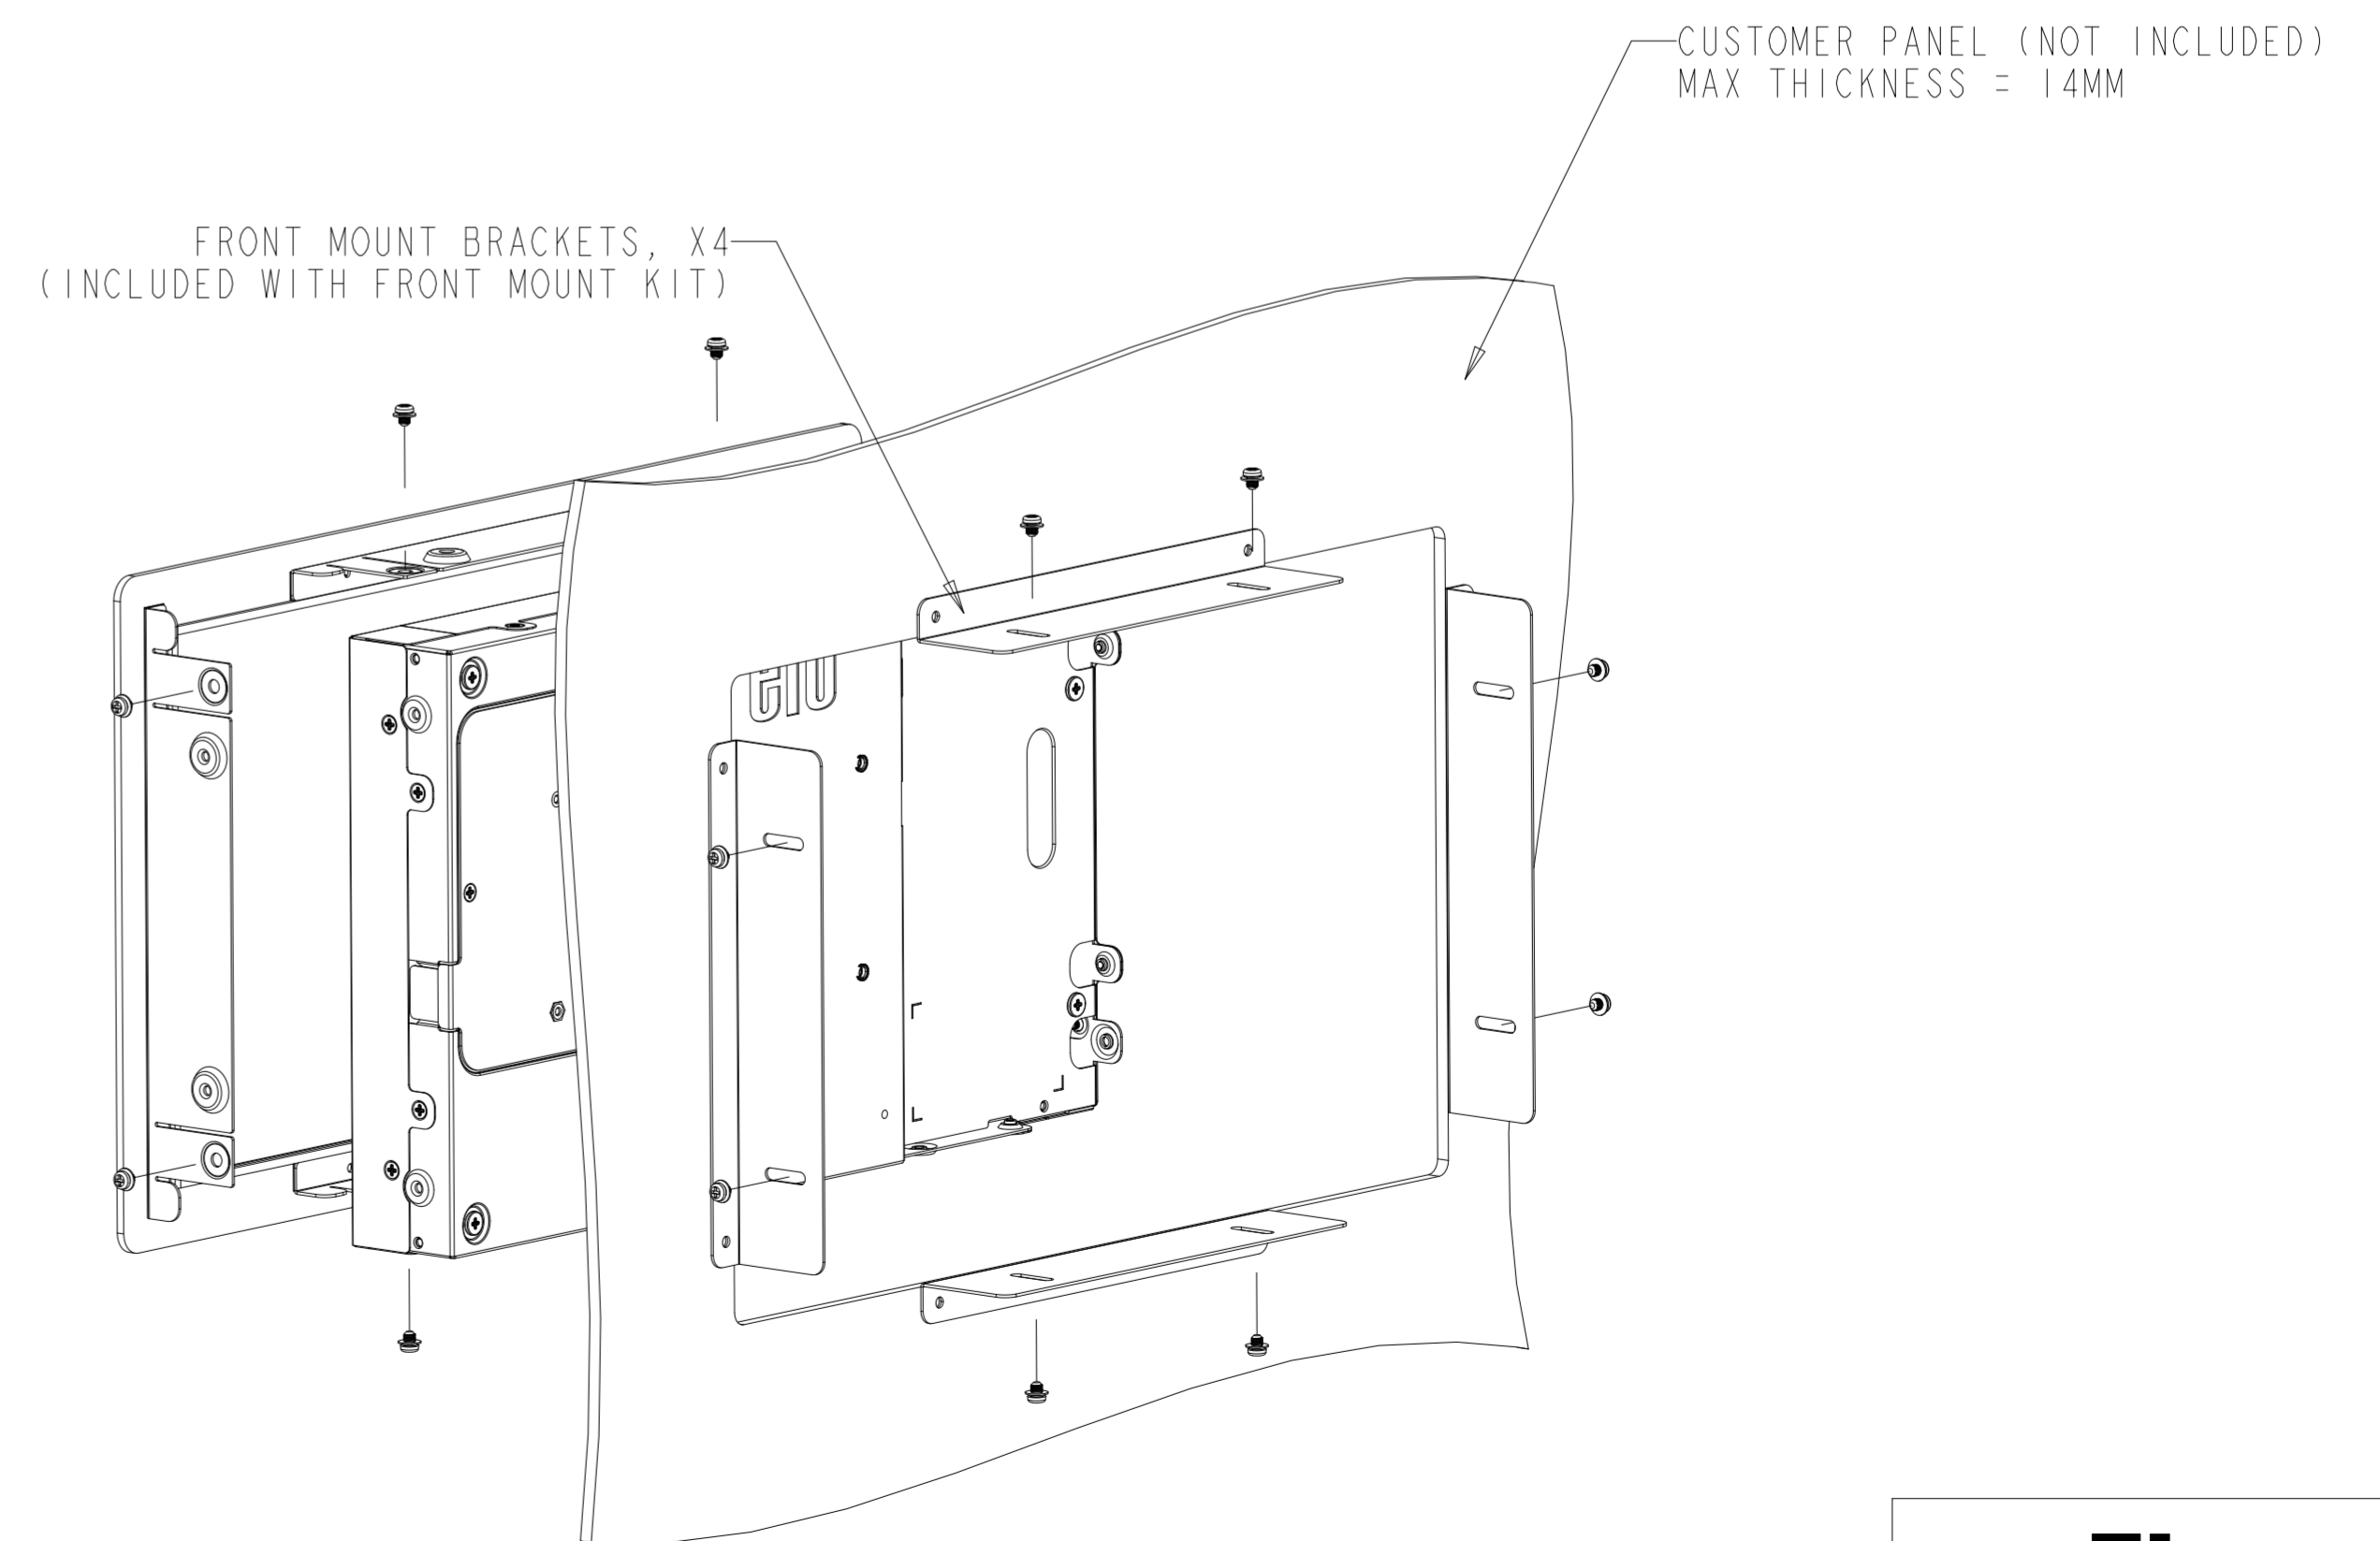

PROJECTED CAPACITIVE MODEL

REAR MOUNT
M4 THREADS, X8
MAX THREAD DEPTH = 8MM

PROJECTED CAPACITIVE MODEL

WITH FLUSH MOUNTING BRACKETS (4 INCLUDED)
 REPLACEMENT BRACKET KIT P/N E548786 AVAILABLE SEPARATELY

INTELLITOUCH, ACCUTOUCH, AND SECURETOUCH MODEL

INTELLITOUCH, ACCUTOUCH, AND SECURETOUCH MODEL

WITH SIDE MOUNTING BRACKETS (4 INCLUDED)
 REPLACEMENT BRACKET KIT P/N E333212 AVAILABLE SEPARATELY

FRONT MOUNT BEZEL KIT
P/N E711274 FOR INTELLITOUCH, ACCUTOUCH, AND SECURETOUCH MODEL ONLY