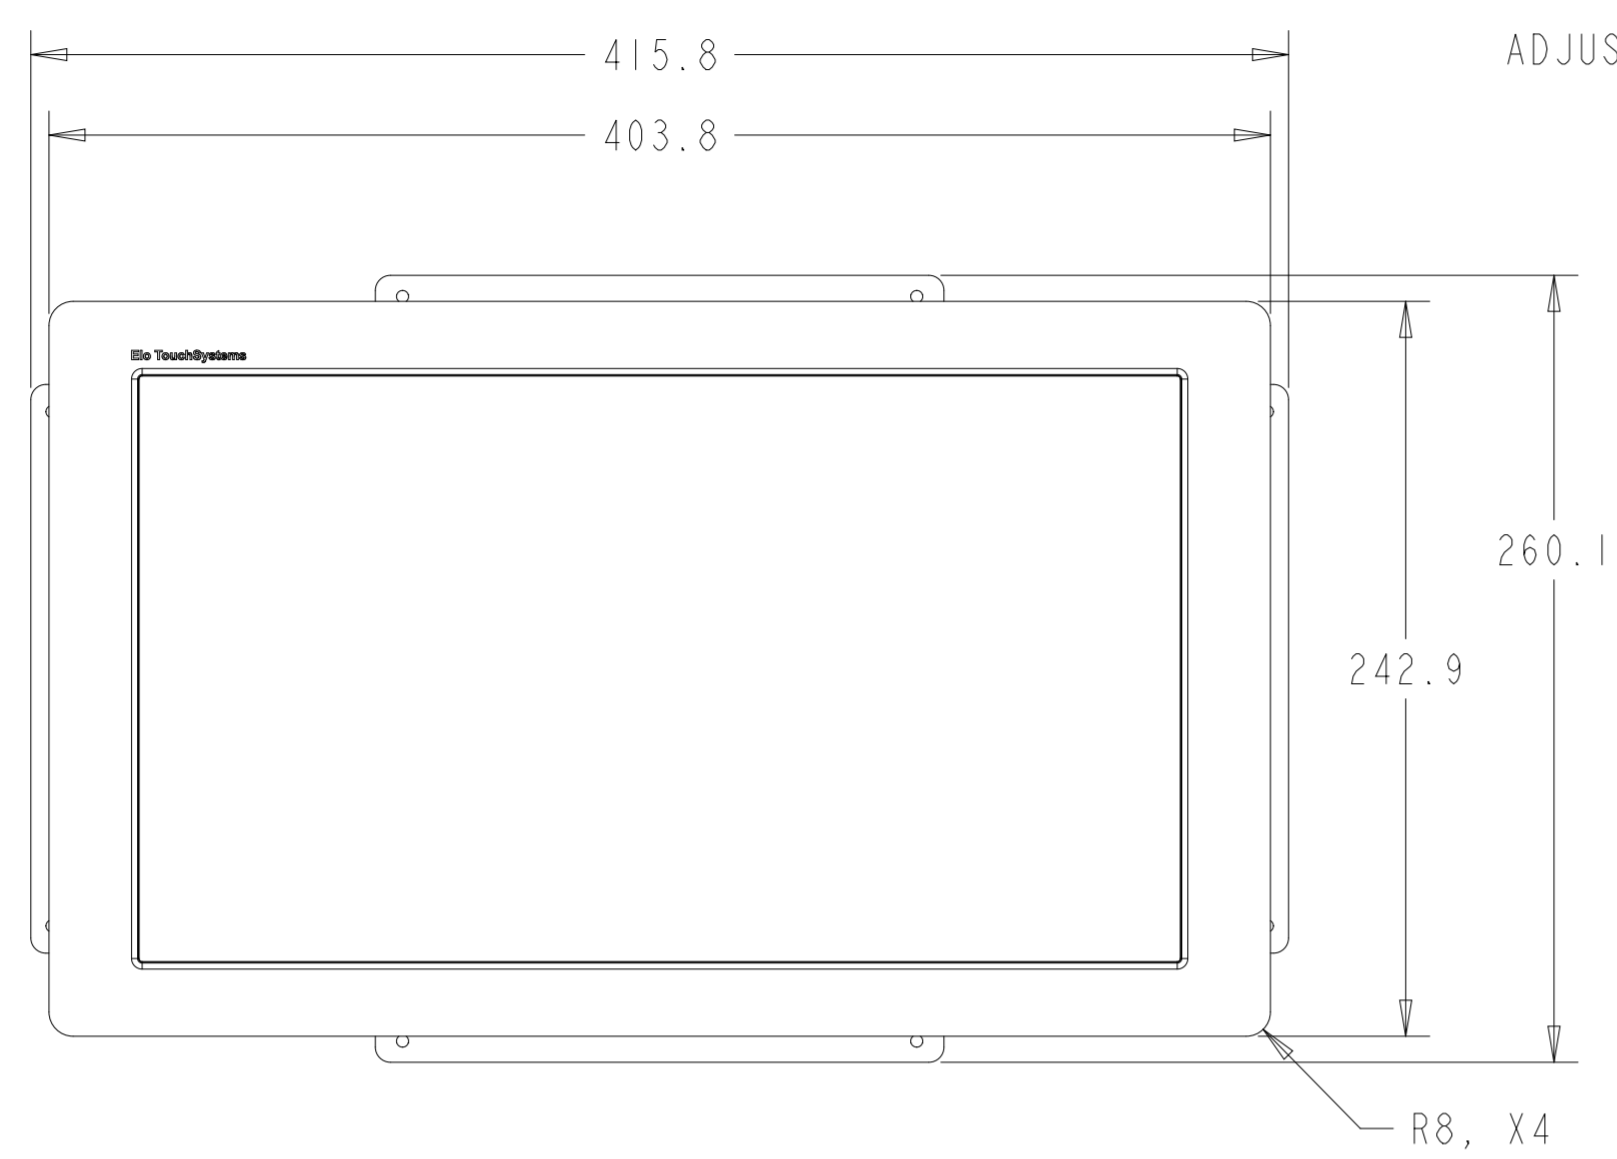

PROJECTED CAPACITIVE MODEL

REAR MOUNT
M4 THREADS, X8
MAX THREAD DEPTH = 8MM

PROJECTED CAPACITIVE MODEL

WITH FLUSH MOUNTING BRACKETS (4 INCLUDED)
 REPLACEMENT BRACKET KIT P/N E548786 AVAILABLE SEPARATELY

INTELLITOUCH, ACCUTOUCH, AND SECURETOUCH MODEL

INTELLITOUCH, ACCUTOUCH, AND SECURETOUCH MODEL

WITH SIDE MOUNTING BRACKETS (4 INCLUDED)
 REPLACEMENT BRACKET KIT P/N E333212 AVAILABLE SEPARATELY

FRONT MOUNT BEZEL KIT
P/N E711274 FOR INTELLITOUCH, ACCUTOUCH, AND SECURETOUCH MODEL ONLY