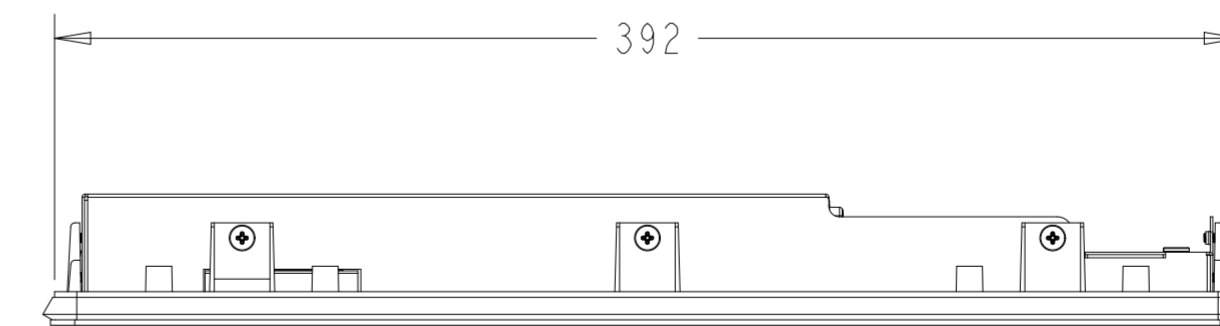

PROJECTED CAPACITIVE MODEL

REAR MOUNT
M4 THREADS, X8
MAX THREAD DEPTH = 8MM

PROJECTED CAPACITIVE MODEL

WITH FLUSH MOUNTING BRACKETS (4 INCLUDED)
 REPLACEMENT BRACKET KIT P/N E548786 AVAILABLE SEPARATELY

INTELLITOUCH, ACCUTOUCH, AND SECURETOUCH MODEL

INTELLITOUCH, ACCUTOUCH, AND SECURETOUCH MODEL

WITH SIDE MOUNTING BRACKETS (4 INCLUDED)
 REPLACEMENT BRACKET KIT P/N E333212 AVAILABLE SEPARATELY

FRONT MOUNT BEZEL KIT
P/N E711274 FOR INTELLITOUCH, ACCUTOUCH, AND SECURETOUCH MODEL ONLY