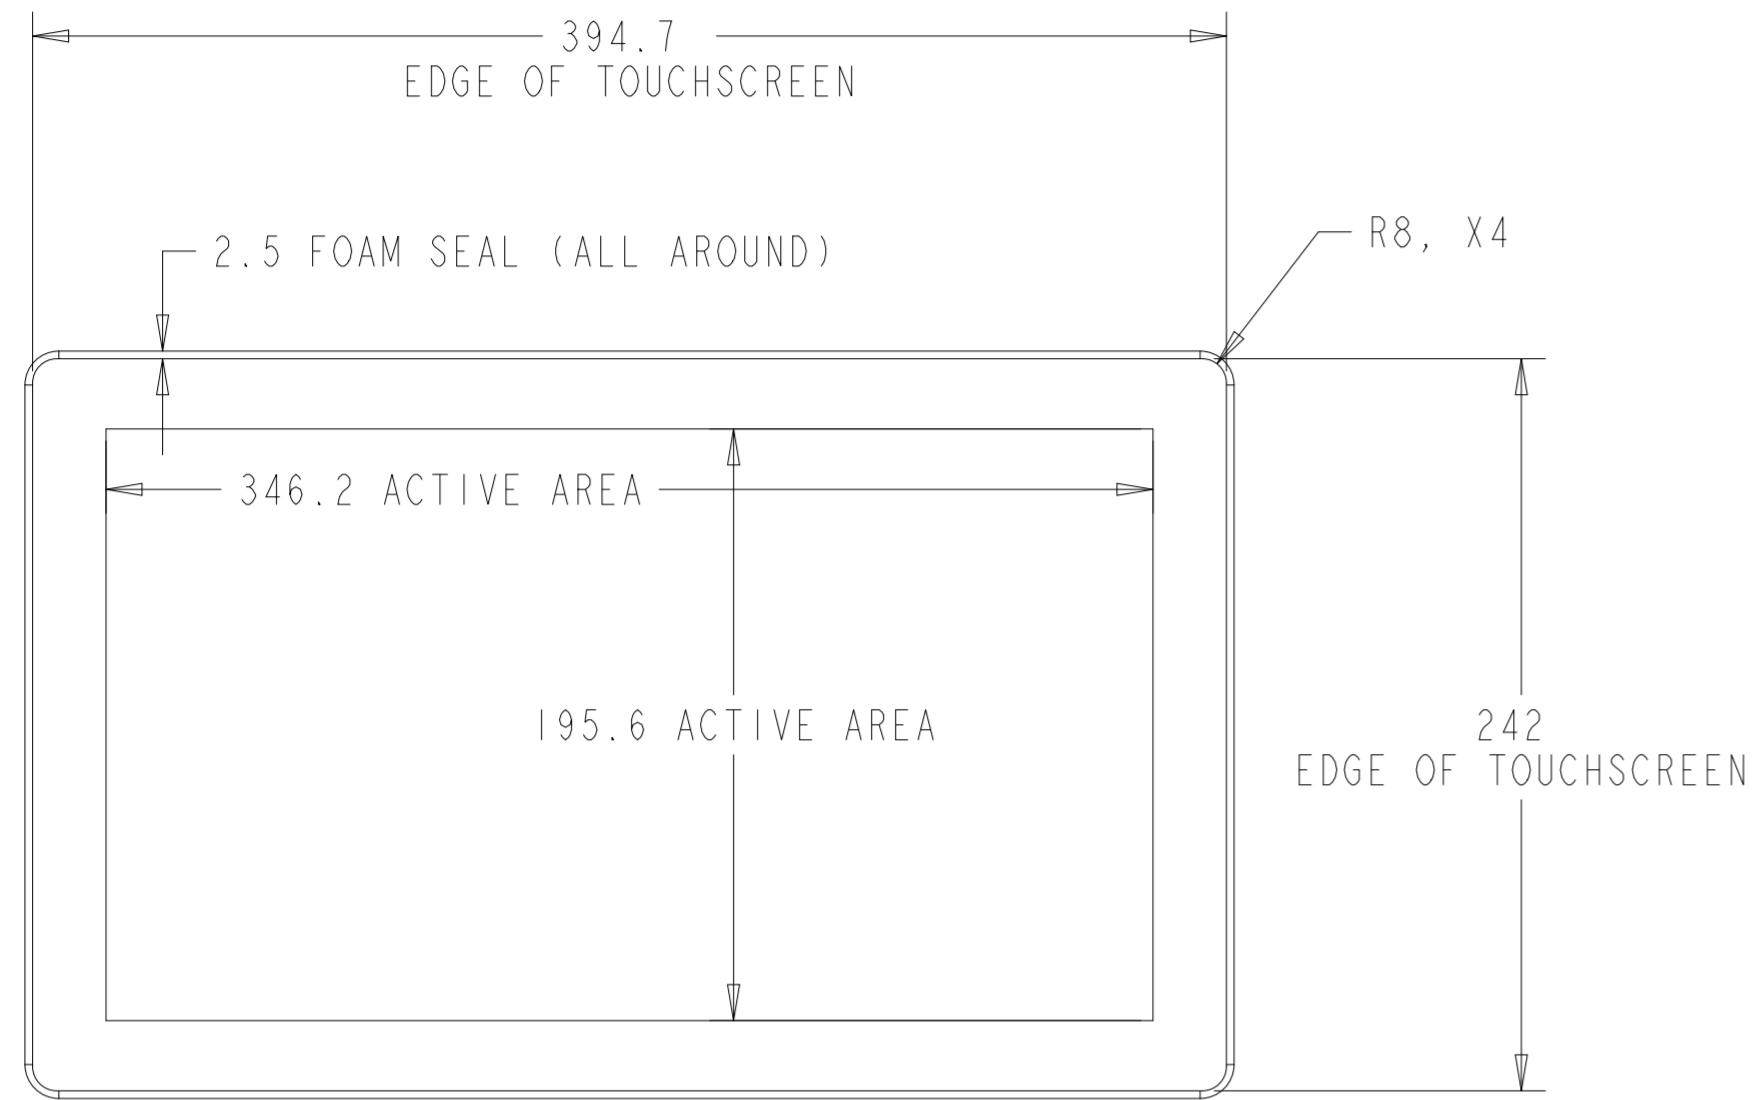

PROJECTED CAPACITIVE MODEL

REAR MOUNT
M4 THREADS, X8
MAX THREAD DEPTH = 8MM

PROJECTED CAPACITIVE MODEL

WITH FLUSH MOUNTING BRACKETS (4 INCLUDED)
 REPLACEMENT BRACKET KIT P/N E548786 AVAILABLE SEPARATELY

INTELLITOUCH, ACCUTOUCH, AND SECURETOUCH MODEL

INTELLITOUCH, ACCUTOUCH, AND SECURETOUCH MODEL

WITH SIDE MOUNTING BRACKETS (4 INCLUDED)
 REPLACEMENT BRACKET KIT P/N E333212 AVAILABLE SEPARATELY

FRONT MOUNT BEZEL KIT
P/N E711274 FOR INTELLITOUCH, ACCUTOUCH, AND SECURETOUCH MODEL ONLY