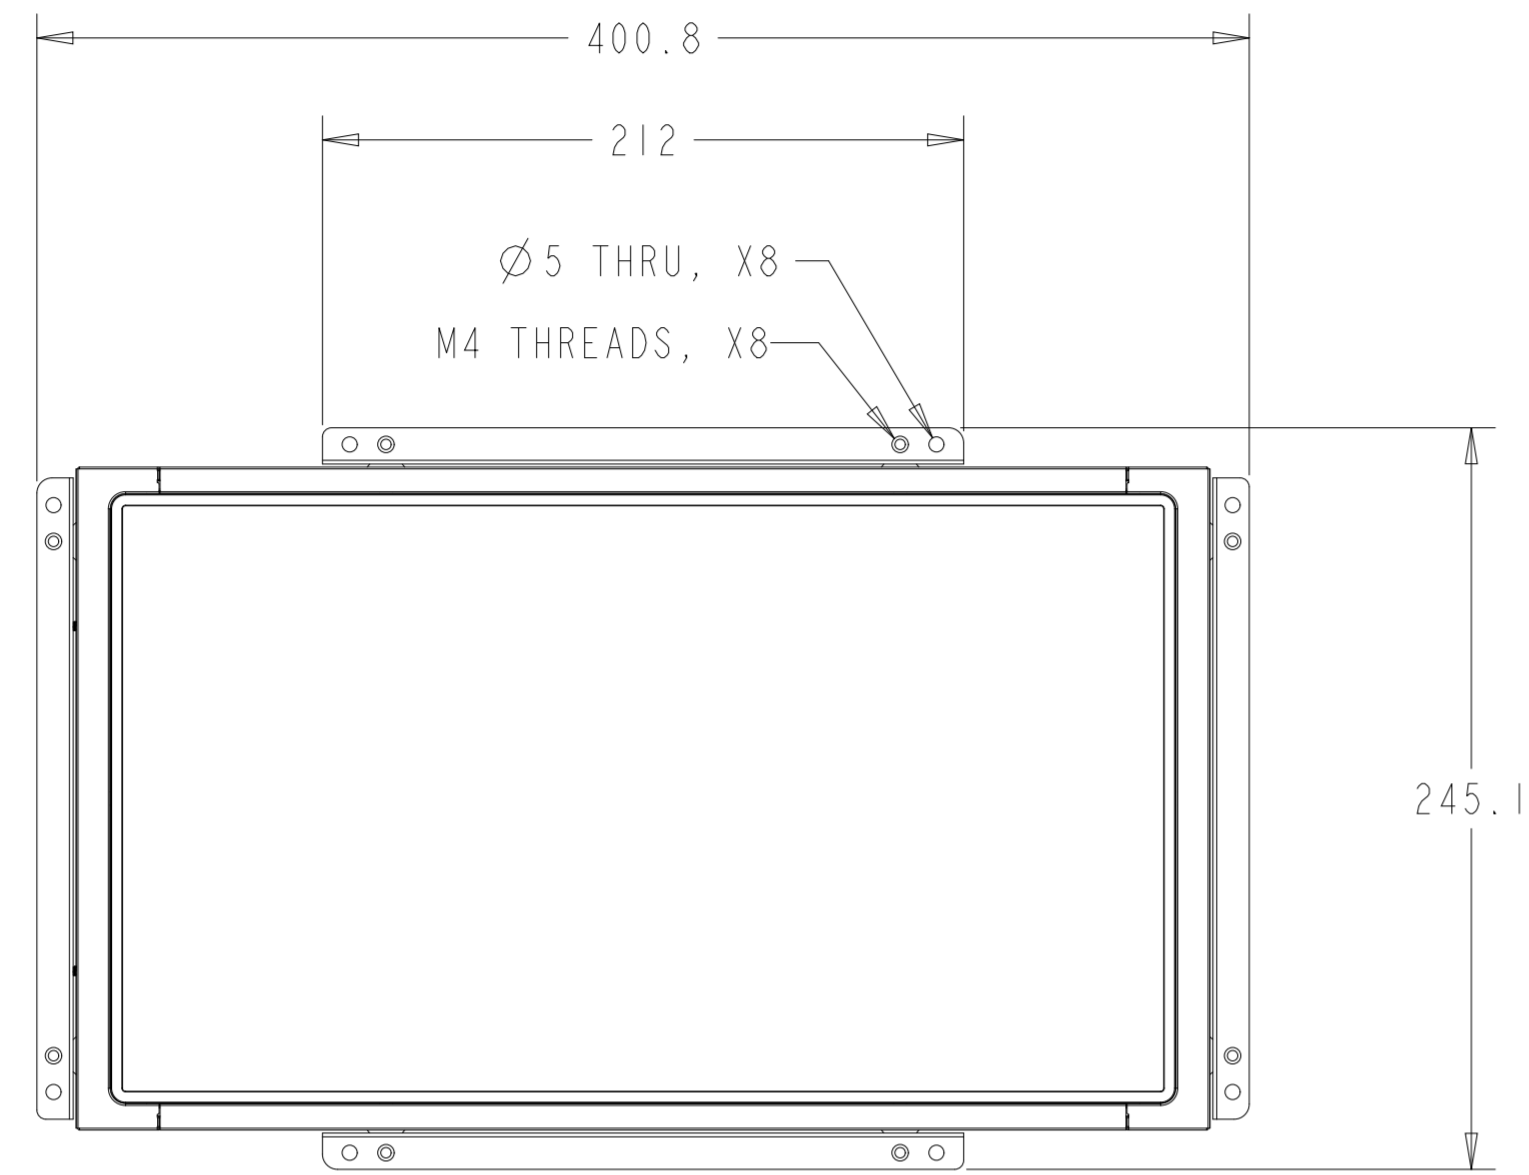

PROJECTED CAPACITIVE MODEL

REAR MOUNT
M4 THREADS, X8
MAX THREAD DEPTH = 8MM

PROJECTED CAPACITIVE MODEL

WITH FLUSH MOUNTING BRACKETS (4 INCLUDED)
 REPLACEMENT BRACKET KIT P/N E548786 AVAILABLE SEPARATELY

INTELLITOUCH, ACCUTOUCH, AND SECURETOUCH MODEL

INTELLITOUCH, ACCUTOUCH, AND SECURETOUCH MODEL

WITH SIDE MOUNTING BRACKETS (4 INCLUDED)
 REPLACEMENT BRACKET KIT P/N E333212 AVAILABLE SEPARATELY

FRONT MOUNT BEZEL KIT
P/N E711274 FOR INTELLITOUCH, ACCUTOUCH, AND SECURETOUCH MODEL ONLY