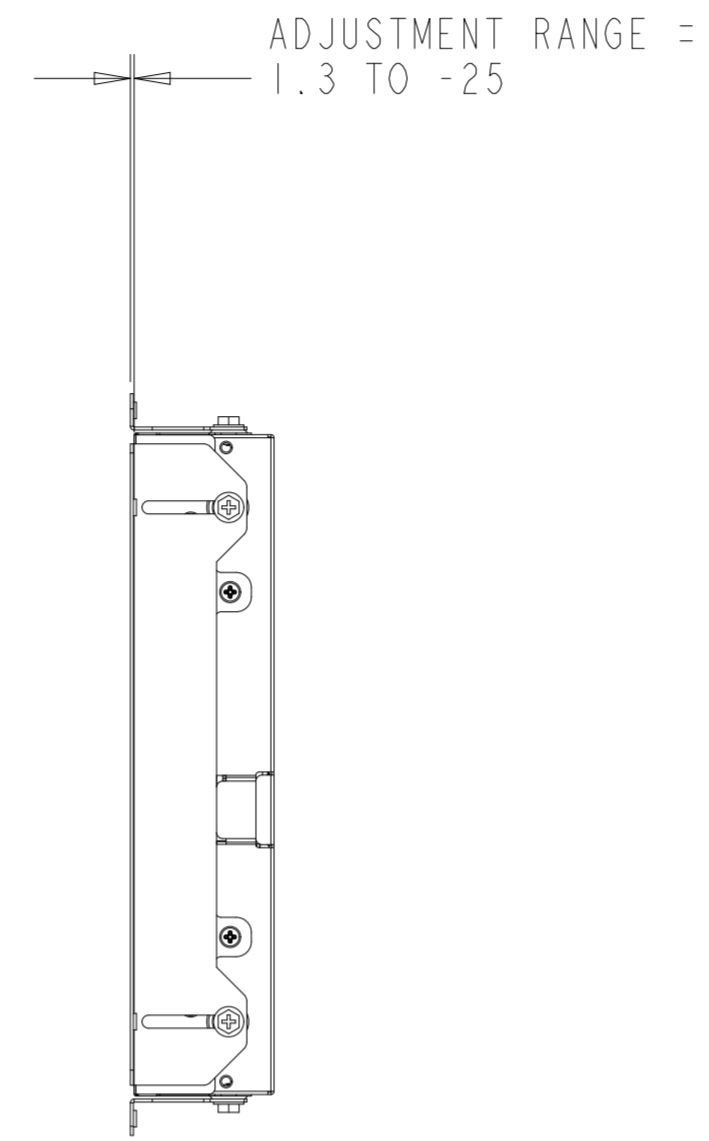

PROJECTED CAPACITIVE MODEL

REAR MOUNT
M4 THREADS, X8
MAX THREAD DEPTH = 8MM

PROJECTED CAPACITIVE MODEL

WITH FLUSH MOUNTING BRACKETS (4 INCLUDED)
 REPLACEMENT BRACKET KIT P/N E548786 AVAILABLE SEPARATELY

INTELLITOUCH, ACCUTOUCH, AND SECURETOUCH MODEL

INTELLITOUCH, ACCUTOUCH, AND SECURETOUCH MODEL

WITH SIDE MOUNTING BRACKETS (4 INCLUDED)
 REPLACEMENT BRACKET KIT P/N E333212 AVAILABLE SEPARATELY

FRONT MOUNT BEZEL KIT
P/N E711274 FOR INTELLITOUCH, ACCUTOUCH, AND SECURETOUCH MODEL ONLY