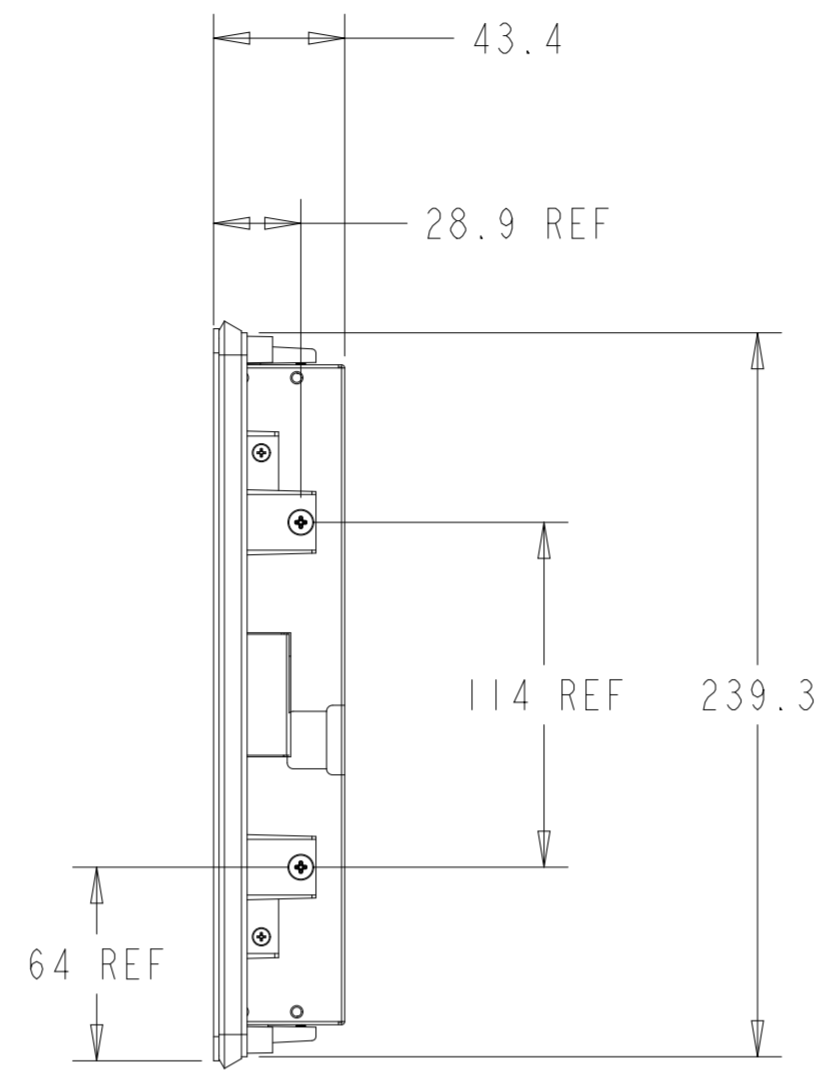

PROJECTED CAPACITIVE MODEL

REAR MOUNT
M4 THREADS, X8
MAX THREAD DEPTH = 8MM

PROJECTED CAPACITIVE MODEL

WITH FLUSH MOUNTING BRACKETS (4 INCLUDED)
 REPLACEMENT BRACKET KIT P/N E548786 AVAILABLE SEPARATELY

INTELLITOUCH, ACCUTOUCH, AND SECURETOUCH MODEL

INTELLITOUCH, ACCUTOUCH, AND SECURETOUCH MODEL

WITH SIDE MOUNTING BRACKETS (4 INCLUDED)
 REPLACEMENT BRACKET KIT P/N E333212 AVAILABLE SEPARATELY

FRONT MOUNT BEZEL KIT
P/N E711274 FOR INTELLITOUCH, ACCUTOUCH, AND SECURETOUCH MODEL ONLY