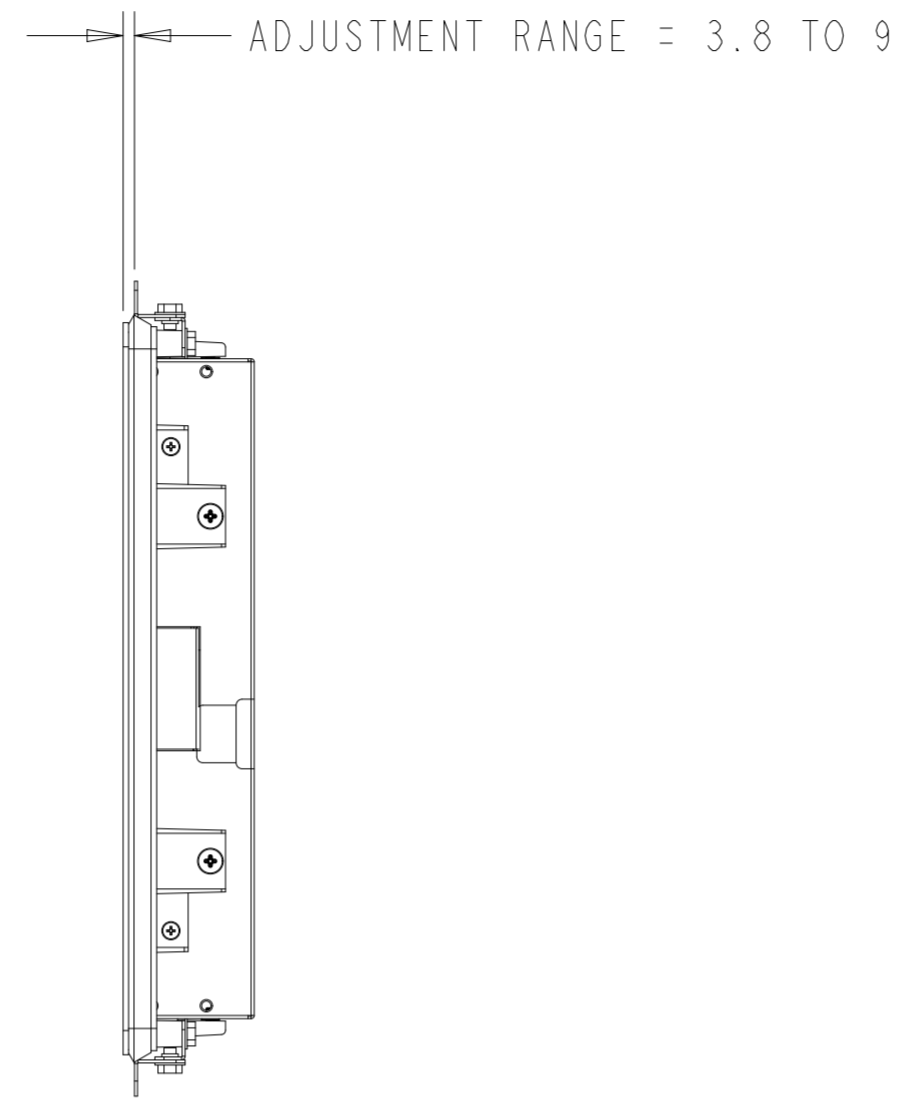

PROJECTED CAPACITIVE MODEL

REAR MOUNT
M4 THREADS, X8
MAX THREAD DEPTH = 8MM

PROJECTED CAPACITIVE MODEL

WITH FLUSH MOUNTING BRACKETS (4 INCLUDED)
 REPLACEMENT BRACKET KIT P/N E548786 AVAILABLE SEPARATELY

INTELLITOUCH, ACCUTOUCH, AND SECURETOUCH MODEL

INTELLITOUCH, ACCUTOUCH, AND SECURETOUCH MODEL

WITH SIDE MOUNTING BRACKETS (4 INCLUDED)
 REPLACEMENT BRACKET KIT P/N E333212 AVAILABLE SEPARATELY

FRONT MOUNT BEZEL KIT
P/N E711274 FOR INTELLITOUCH, ACCUTOUCH, AND SECURETOUCH MODEL ONLY

RACK MOUNT KIT
P/N E921202 FOR INTELLITOUCH, ACCUTOUCH, AND SECURETOUCH MODEL ONLY