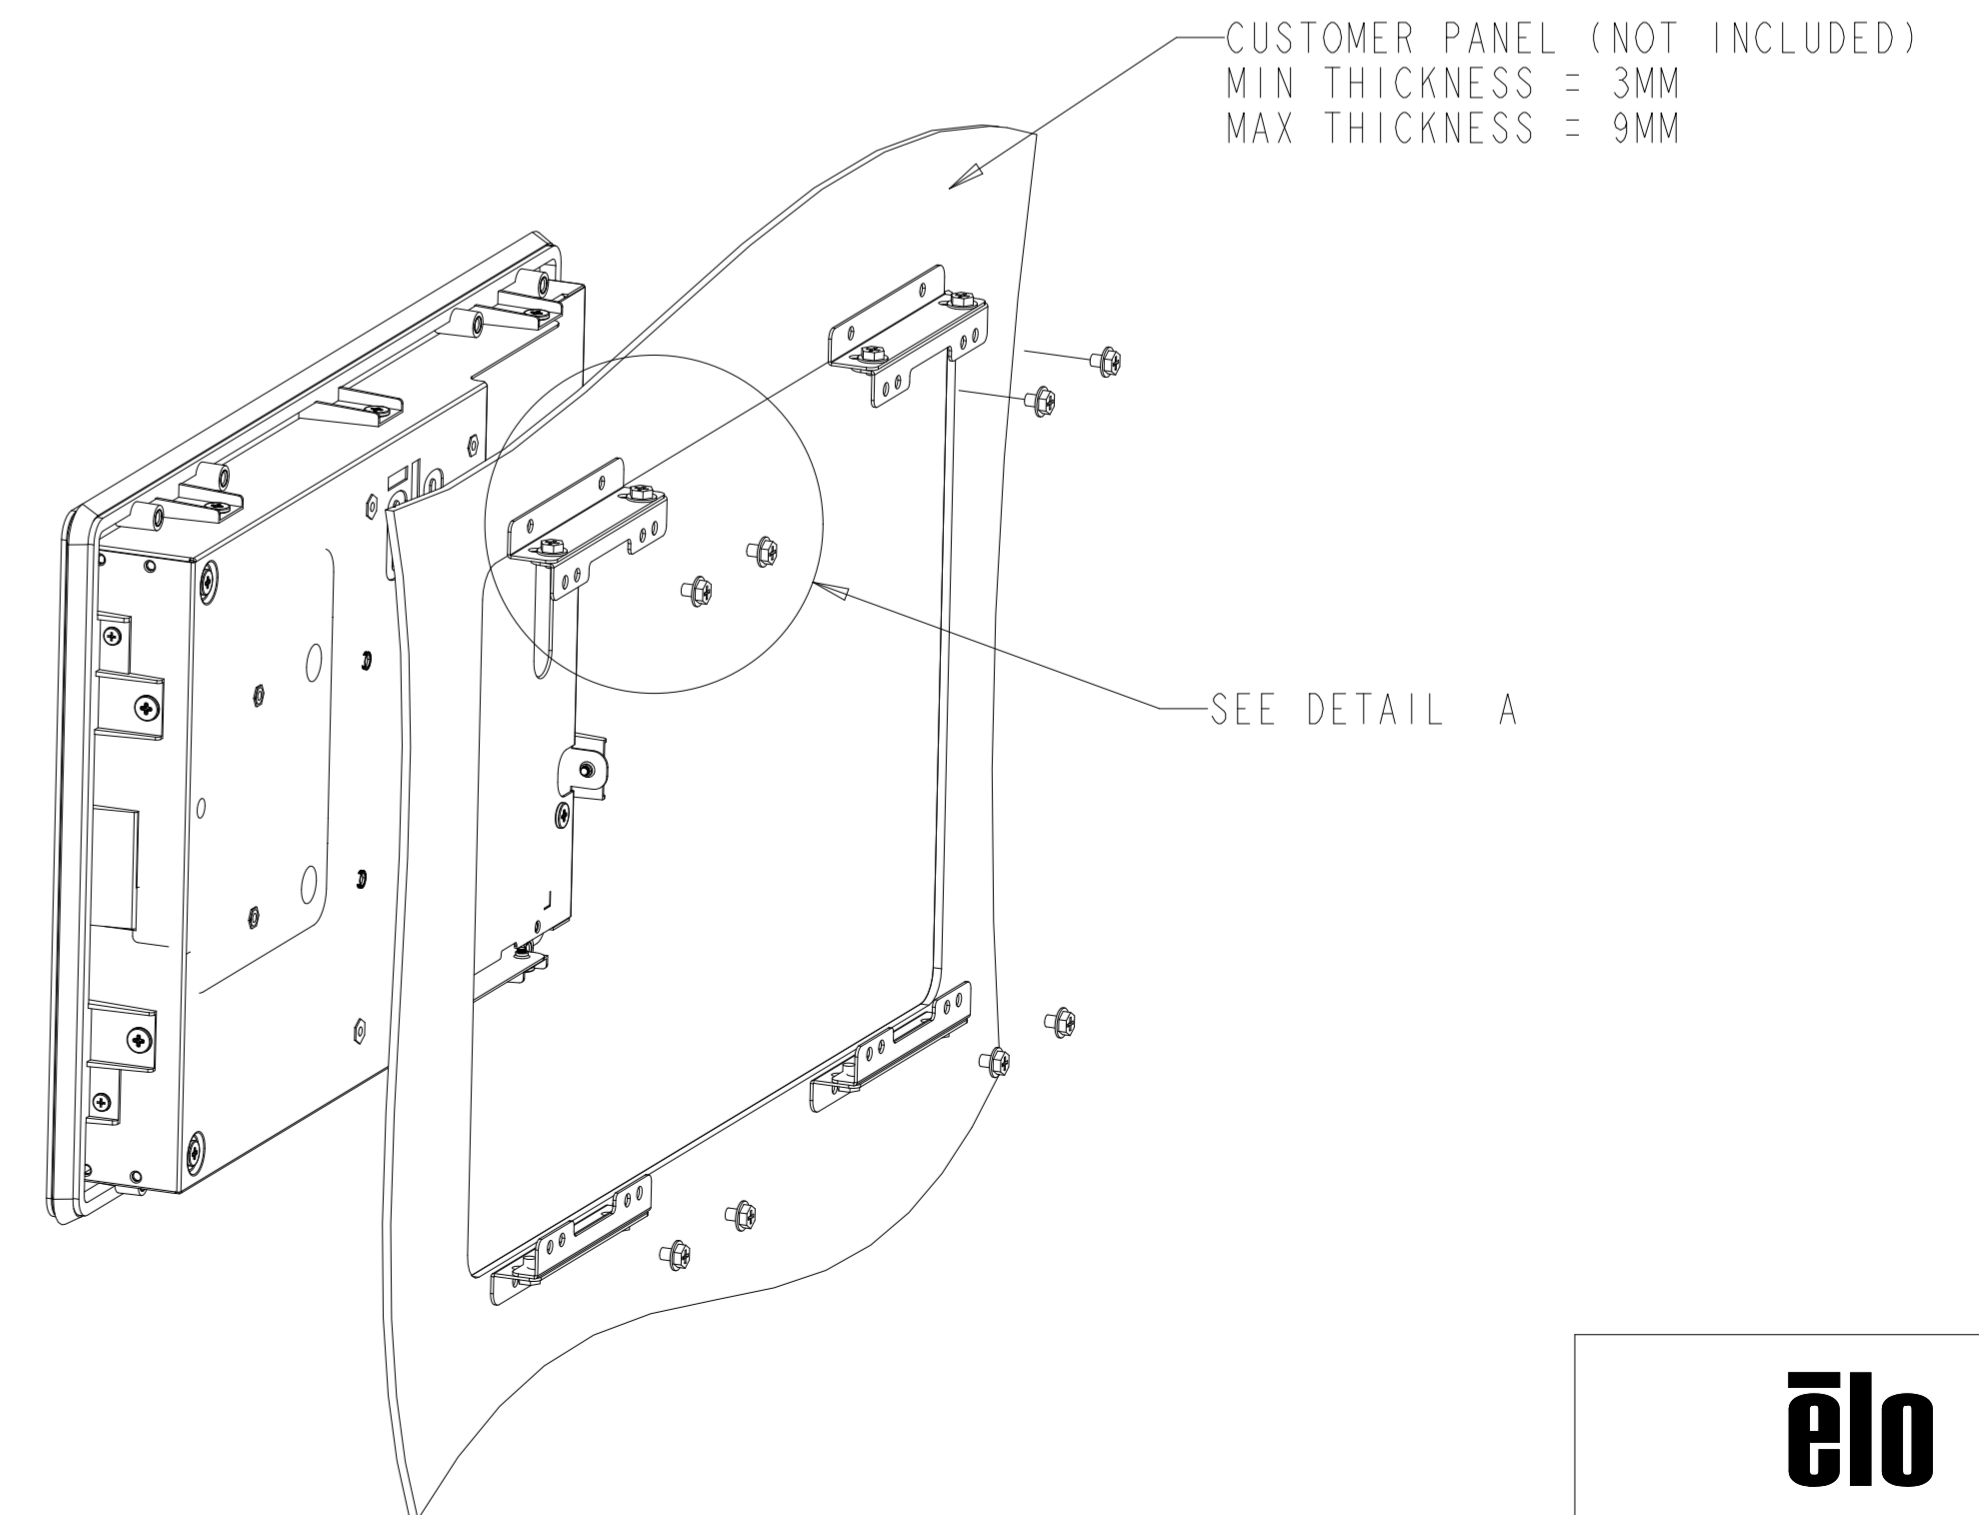

PROJECTED CAPACITIVE MODEL

REAR MOUNT
M4 THREADS, X8
MAX THREAD DEPTH = 8MM

PROJECTED CAPACITIVE MODEL

WITH FLUSH MOUNTING BRACKETS (4 INCLUDED)
 REPLACEMENT BRACKET KIT P/N E548786 AVAILABLE SEPARATELY

INTELLITOUCH, ACCUTOUCH, AND SECURETOUCH MODEL

INTELLITOUCH, ACCUTOUCH, AND SECURETOUCH MODEL

WITH SIDE MOUNTING BRACKETS (4 INCLUDED)
 REPLACEMENT BRACKET KIT P/N E333212 AVAILABLE SEPARATELY

FRONT MOUNT BEZEL KIT
P/N E711274 FOR INTELLITOUCH, ACCUTOUCH, AND SECURETOUCH MODEL ONLY

RACK MOUNT KIT
P/N E921202 FOR INTELLITOUCH, ACCUTOUCH, AND SECURETOUCH MODEL ONLY