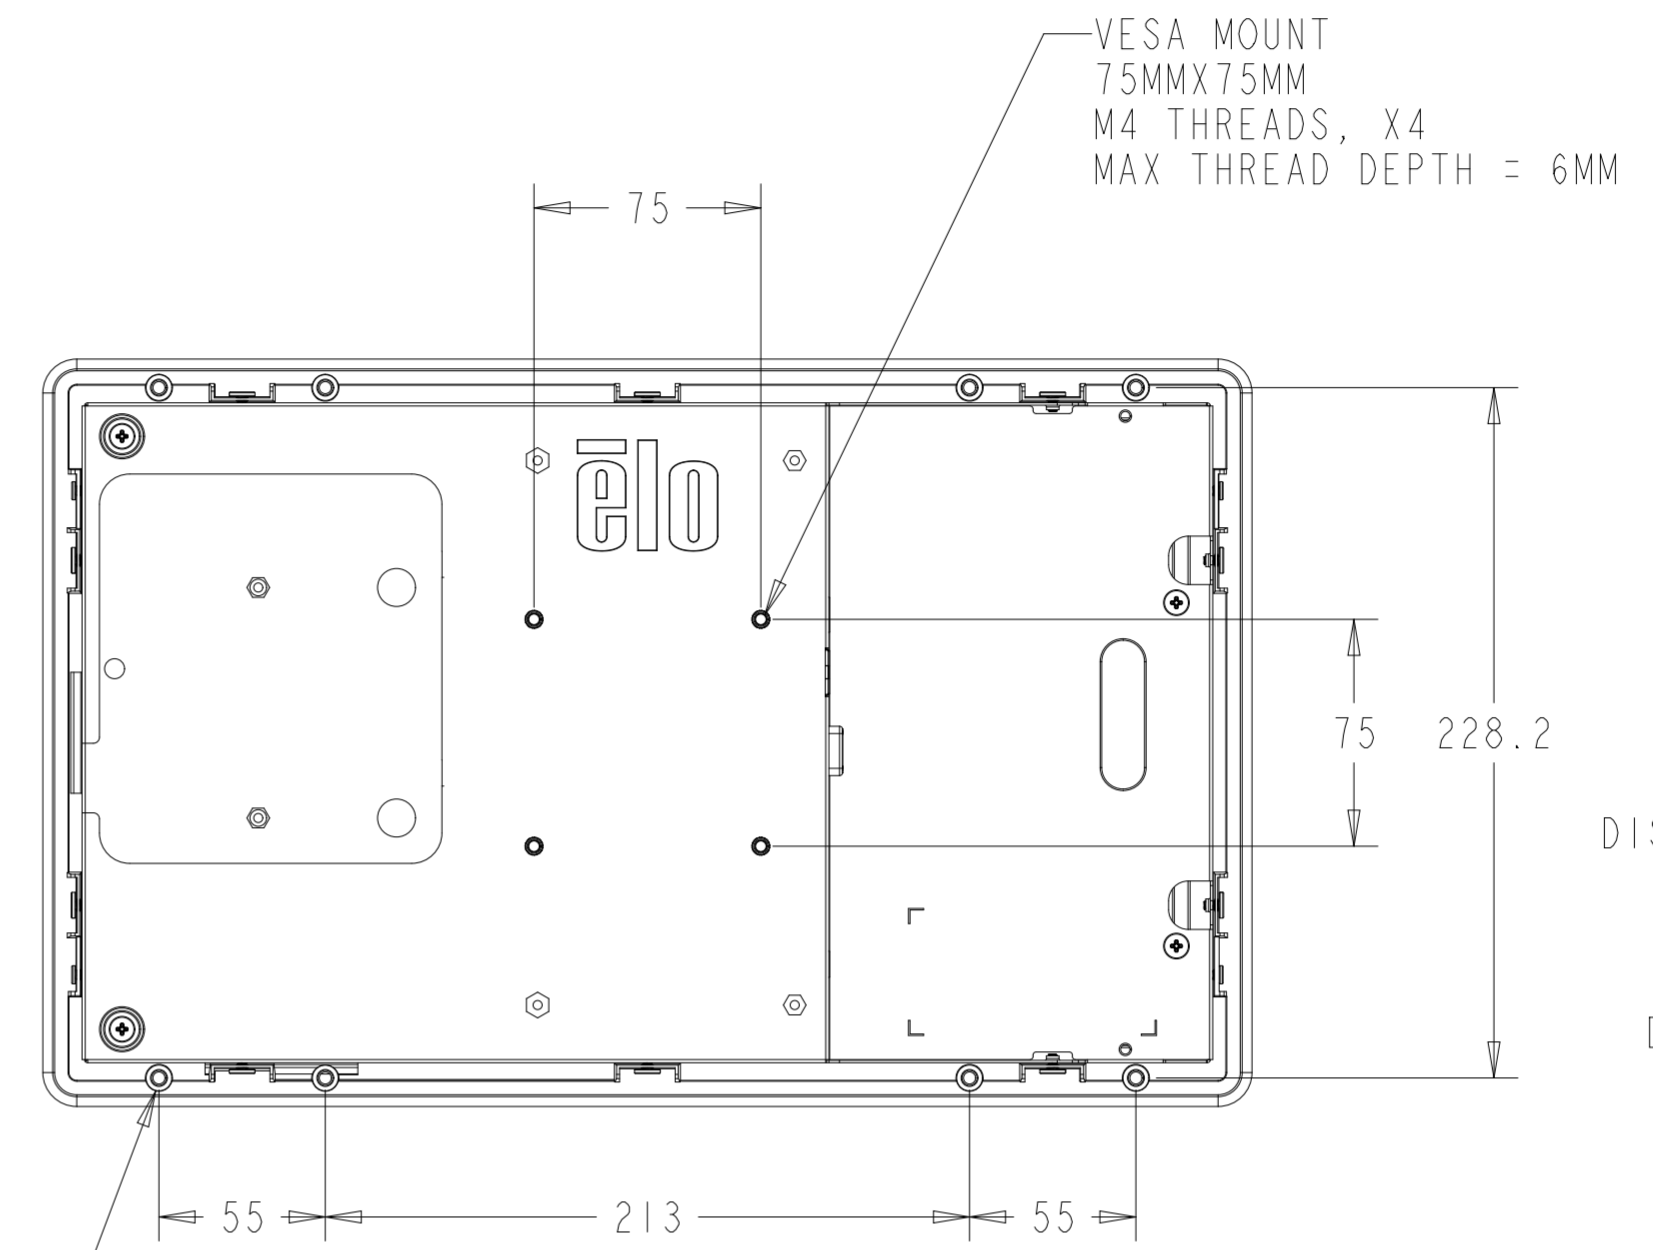

PROJECTED CAPACITIVE MODEL

REAR MOUNT
M4 THREADS, X8
MAX THREAD DEPTH = 8MM

PROJECTED CAPACITIVE MODEL

WITH FLUSH MOUNTING BRACKETS (4 INCLUDED)
 REPLACEMENT BRACKET KIT P/N E548786 AVAILABLE SEPARATELY

INTELLITOUCH, ACCUTOUCH, AND SECURETOUCH MODEL

INTELLITOUCH, ACCUTOUCH, AND SECURETOUCH MODEL

WITH SIDE MOUNTING BRACKETS (4 INCLUDED)
 REPLACEMENT BRACKET KIT P/N E333212 AVAILABLE SEPARATELY

FRONT MOUNT BEZEL KIT
P/N E711274 FOR INTELLITOUCH, ACCUTOUCH, AND SECURETOUCH MODEL ONLY

RACK MOUNT KIT
P/N E921202 FOR INTELLITOUCH, ACCUTOUCH, AND SECURETOUCH MODEL ONLY