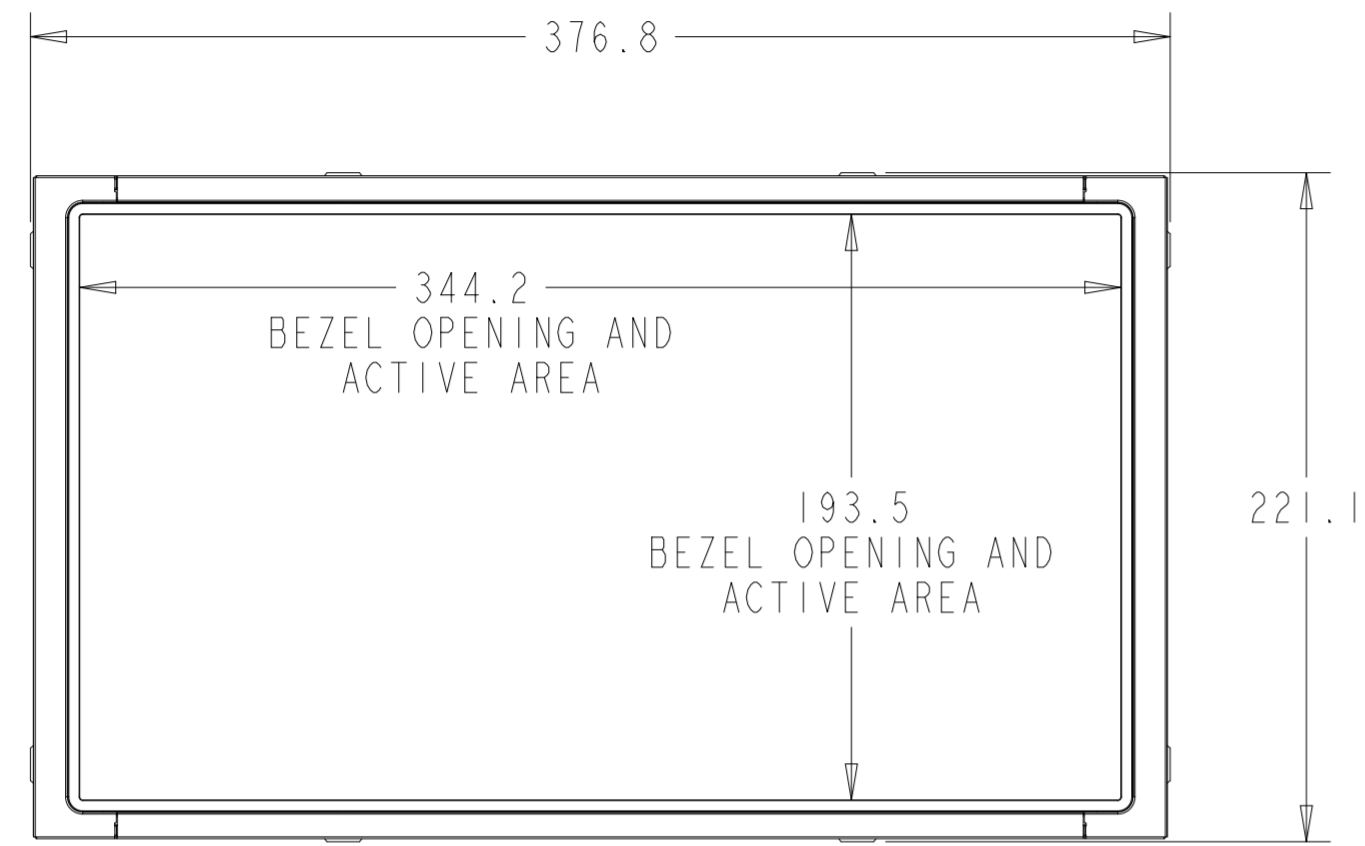

PROJECTED CAPACITIVE MODEL

REAR MOUNT
M4 THREADS, X8
MAX THREAD DEPTH = 8MM

PROJECTED CAPACITIVE MODEL

WITH FLUSH MOUNTING BRACKETS (4 INCLUDED)
 REPLACEMENT BRACKET KIT P/N E548786 AVAILABLE SEPARATELY

INTELLITOUCH, ACCUTOUCH, AND SECURETOUCH MODEL

INTELLITOUCH, ACCUTOUCH, AND SECURETOUCH MODEL

WITH SIDE MOUNTING BRACKETS (4 INCLUDED)
 REPLACEMENT BRACKET KIT P/N E333212 AVAILABLE SEPARATELY

FRONT MOUNT BEZEL KIT
P/N E711274 FOR INTELLITOUCH, ACCUTOUCH, AND SECURETOUCH MODEL ONLY