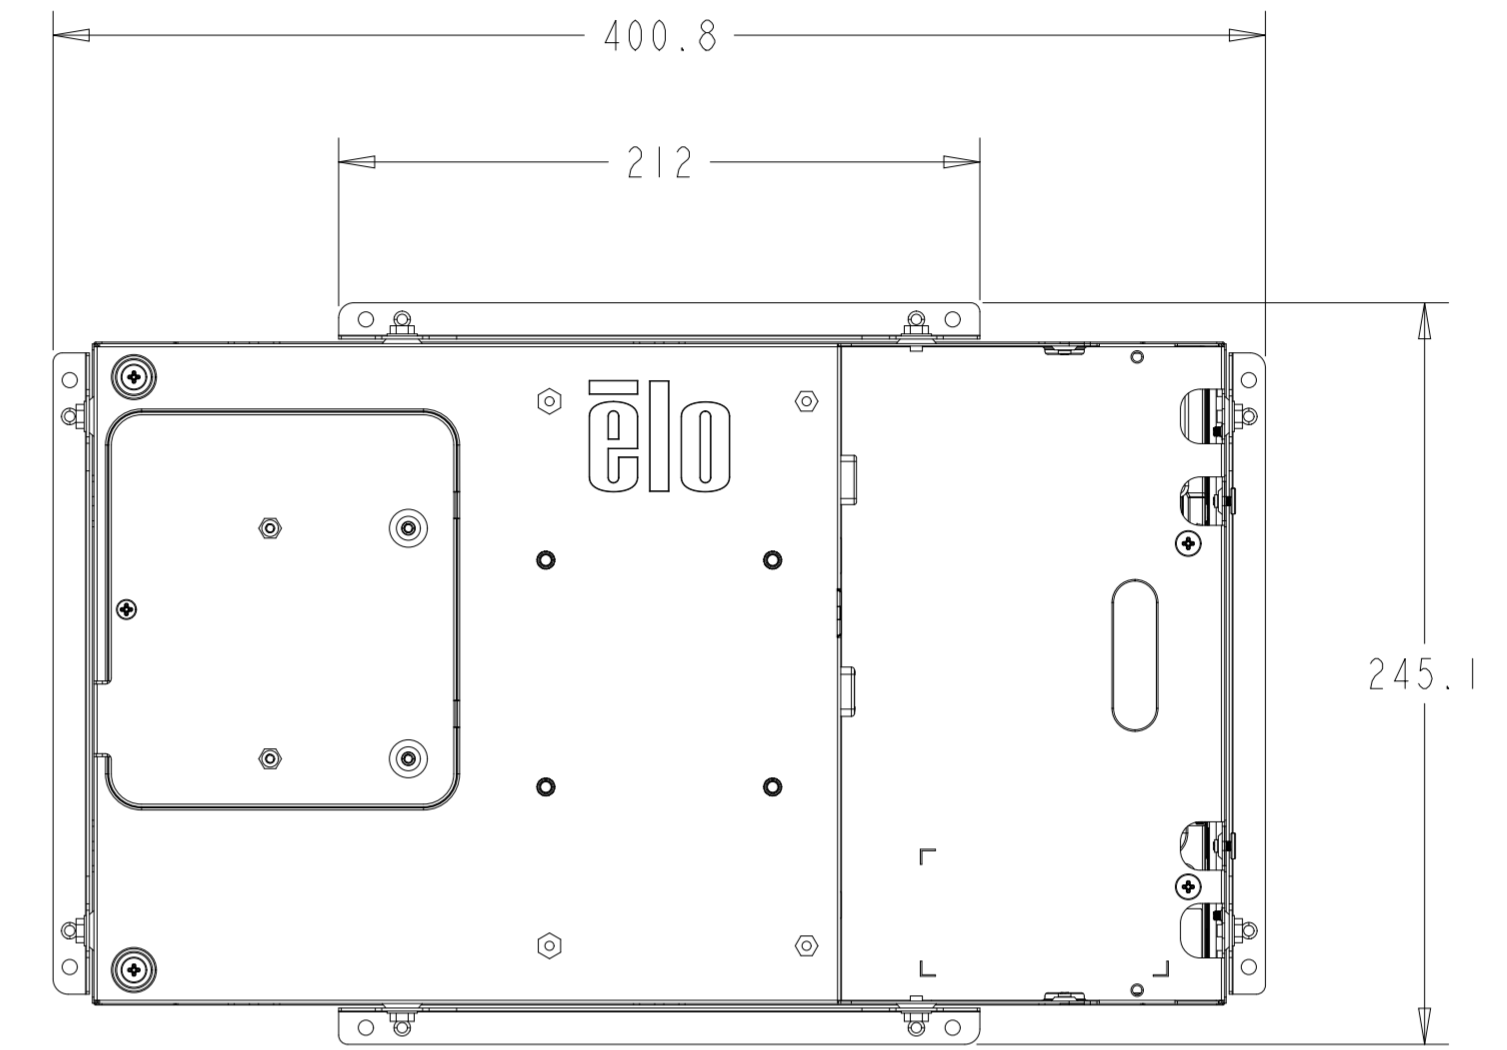

PROJECTED CAPACITIVE MODEL

REAR MOUNT
M4 THREADS, X8
MAX THREAD DEPTH = 8MM

PROJECTED CAPACITIVE MODEL

WITH FLUSH MOUNTING BRACKETS (4 INCLUDED)
 REPLACEMENT BRACKET KIT P/N E548786 AVAILABLE SEPARATELY

INTELLITOUCH, ACCUTOUCH, AND SECURETOUCH MODEL

INTELLITOUCH, ACCUTOUCH, AND SECURETOUCH MODEL

WITH SIDE MOUNTING BRACKETS (4 INCLUDED)
 REPLACEMENT BRACKET KIT P/N E333212 AVAILABLE SEPARATELY

FRONT MOUNT BEZEL KIT
P/N E711274 FOR INTELLITOUCH, ACCUTOUCH, AND SECURETOUCH MODEL ONLY

RACK MOUNT KIT
P/N E921202 FOR INTELLITOUCH, ACCUTOUCH, AND SECURETOUCH MODEL ONLY