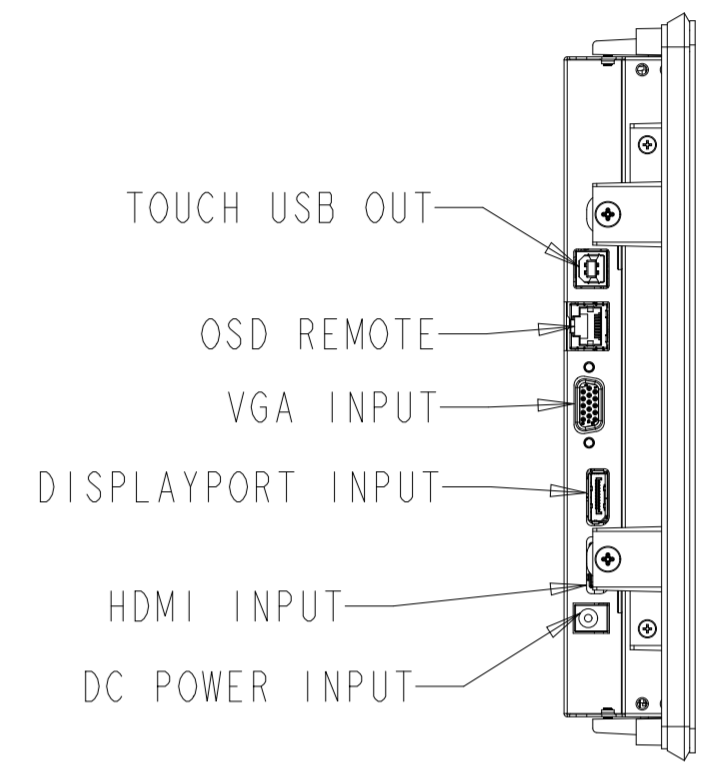

PROJECTED CAPACITIVE MODEL

REAR MOUNT
M4 THREADS, X8
MAX THREAD DEPTH = 8MM

PROJECTED CAPACITIVE MODEL

WITH FLUSH MOUNTING BRACKETS (4 INCLUDED)
 REPLACEMENT BRACKET KIT P/N E548786 AVAILABLE SEPARATELY

INTELLITOUCH, ACCUTOUCH, AND SECURETOUCH MODEL

INTELLITOUCH, ACCUTOUCH, AND SECURETOUCH MODEL

WITH SIDE MOUNTING BRACKETS (4 INCLUDED)
 REPLACEMENT BRACKET KIT P/N E333212 AVAILABLE SEPARATELY

FRONT MOUNT BEZEL KIT
P/N E711274 FOR INTELLITOUCH, ACCUTOUCH, AND SECURETOUCH MODEL ONLY

RACK MOUNT KIT
P/N E921202 FOR INTELLITOUCH, ACCUTOUCH, AND SECURETOUCH MODEL ONLY