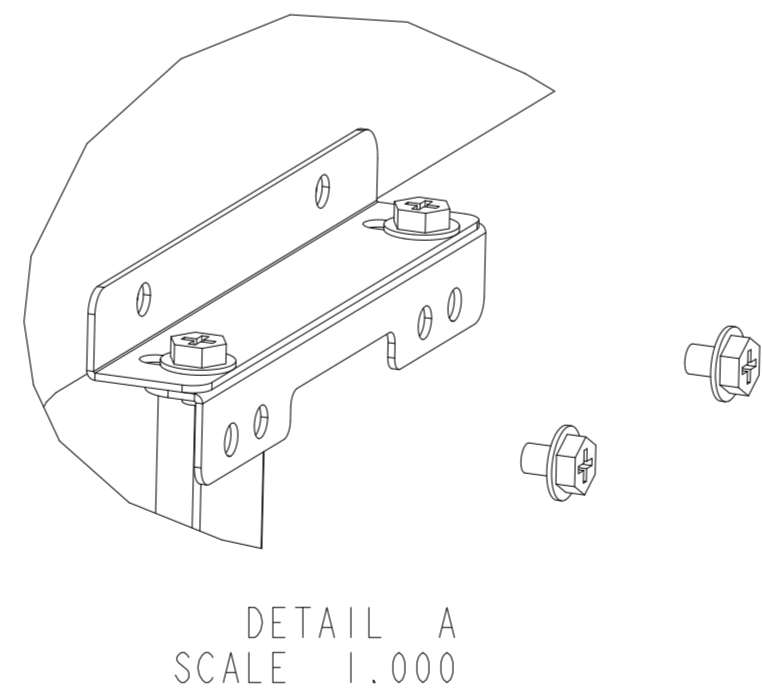

PROJECTED CAPACITIVE MODEL

REAR MOUNT
M4 THREADS, X8
MAX THREAD DEPTH = 8MM

PROJECTED CAPACITIVE MODEL

WITH FLUSH MOUNTING BRACKETS (4 INCLUDED)
 REPLACEMENT BRACKET KIT P/N E548786 AVAILABLE SEPARATELY

INTELLITOUCH, ACCUTOUCH, AND SECURETOUCH MODEL

INTELLITOUCH, ACCUTOUCH, AND SECURETOUCH MODEL

WITH SIDE MOUNTING BRACKETS (4 INCLUDED)
 REPLACEMENT BRACKET KIT P/N E333212 AVAILABLE SEPARATELY

FRONT MOUNT BEZEL KIT
P/N E711274 FOR INTELLITOUCH, ACCUTOUCH, AND SECURETOUCH MODEL ONLY