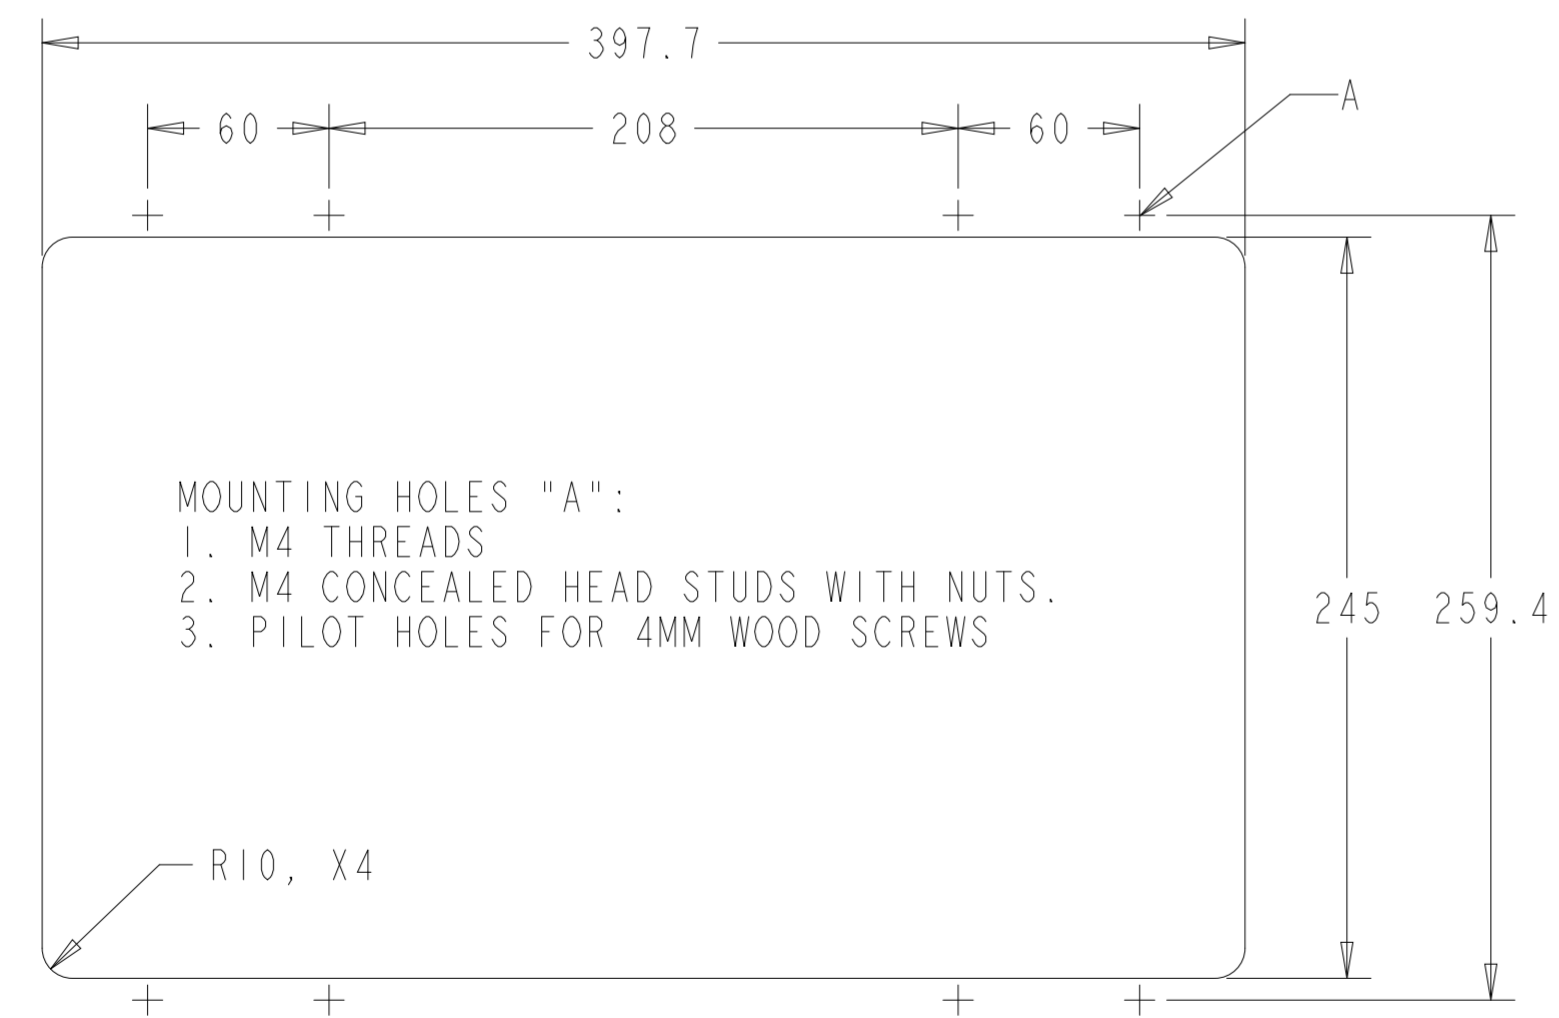

PROJECTED CAPACITIVE MODEL

REAR MOUNT
M4 THREADS, X8
MAX THREAD DEPTH = 8MM

PROJECTED CAPACITIVE MODEL

WITH FLUSH MOUNTING BRACKETS (4 INCLUDED)
 REPLACEMENT BRACKET KIT P/N E548786 AVAILABLE SEPARATELY

INTELLITOUCH, ACCUTOUCH, AND SECURETOUCH MODEL