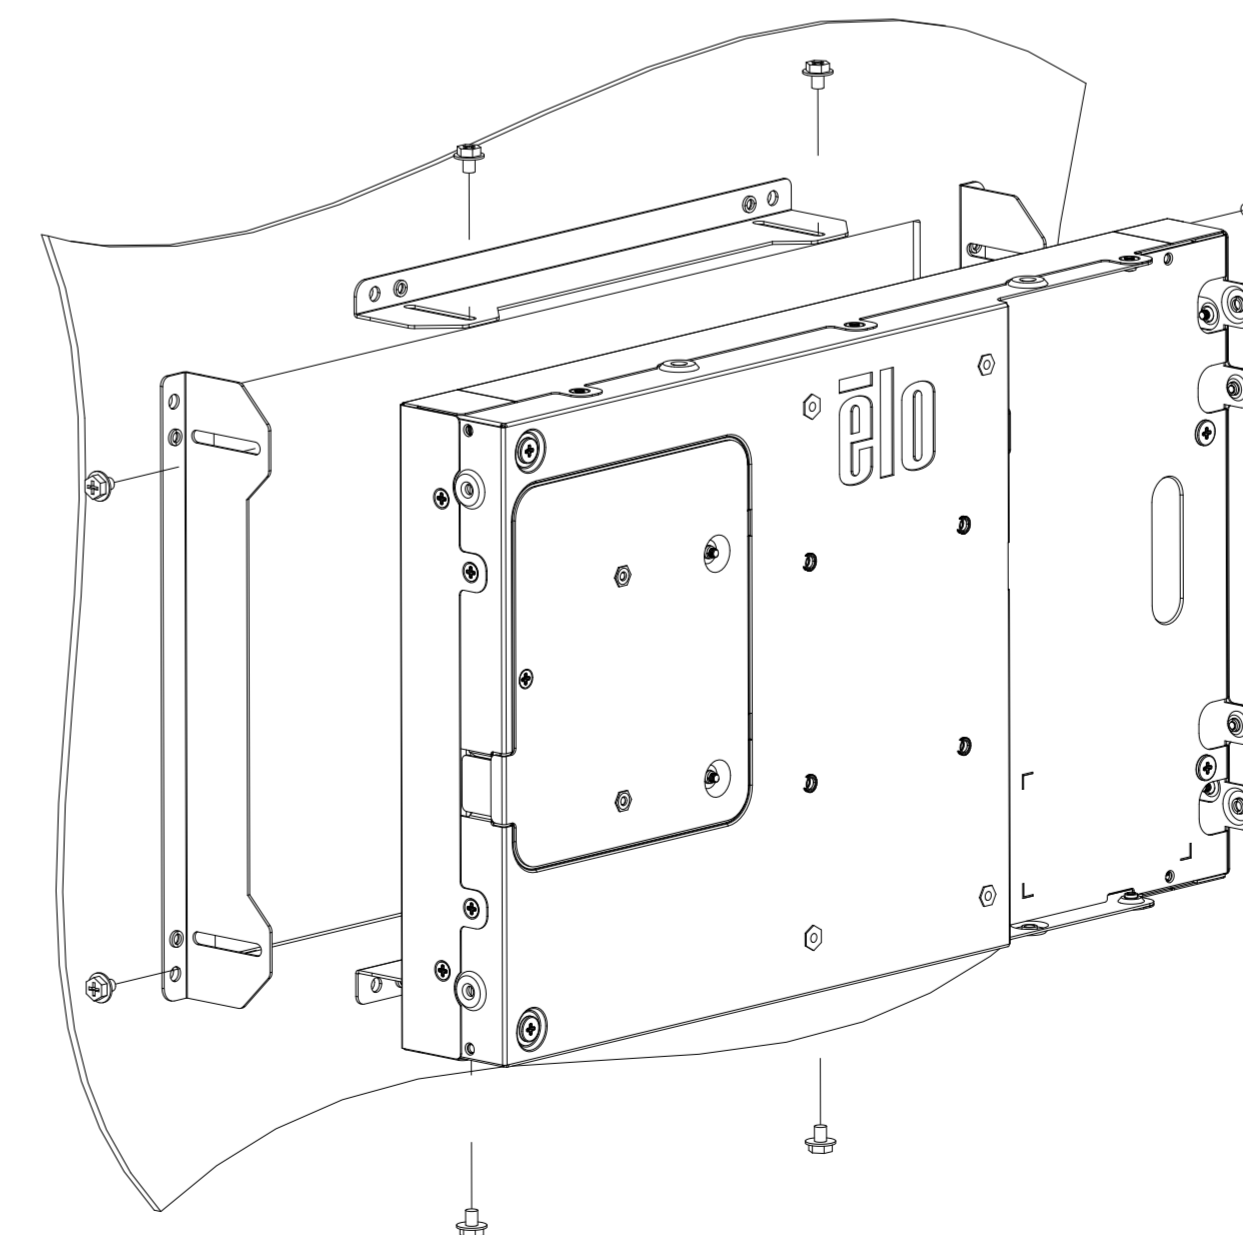

PROJECTED CAPACITIVE MODEL

REAR MOUNT
M4 THREADS, X8
MAX THREAD DEPTH = 8MM

PROJECTED CAPACITIVE MODEL

WITH FLUSH MOUNTING BRACKETS (4 INCLUDED)
 REPLACEMENT BRACKET KIT P/N E548786 AVAILABLE SEPARATELY

INTELLITOUCH, ACCUTOUCH, AND SECURETOUCH MODEL

INTELLITOUCH, ACCUTOUCH, AND SECURETOUCH MODEL

WITH SIDE MOUNTING BRACKETS (4 INCLUDED)
 REPLACEMENT BRACKET KIT P/N E333212 AVAILABLE SEPARATELY

FRONT MOUNT BEZEL KIT
P/N E711274 FOR INTELLITOUCH, ACCUTOUCH, AND SECURETOUCH MODEL ONLY