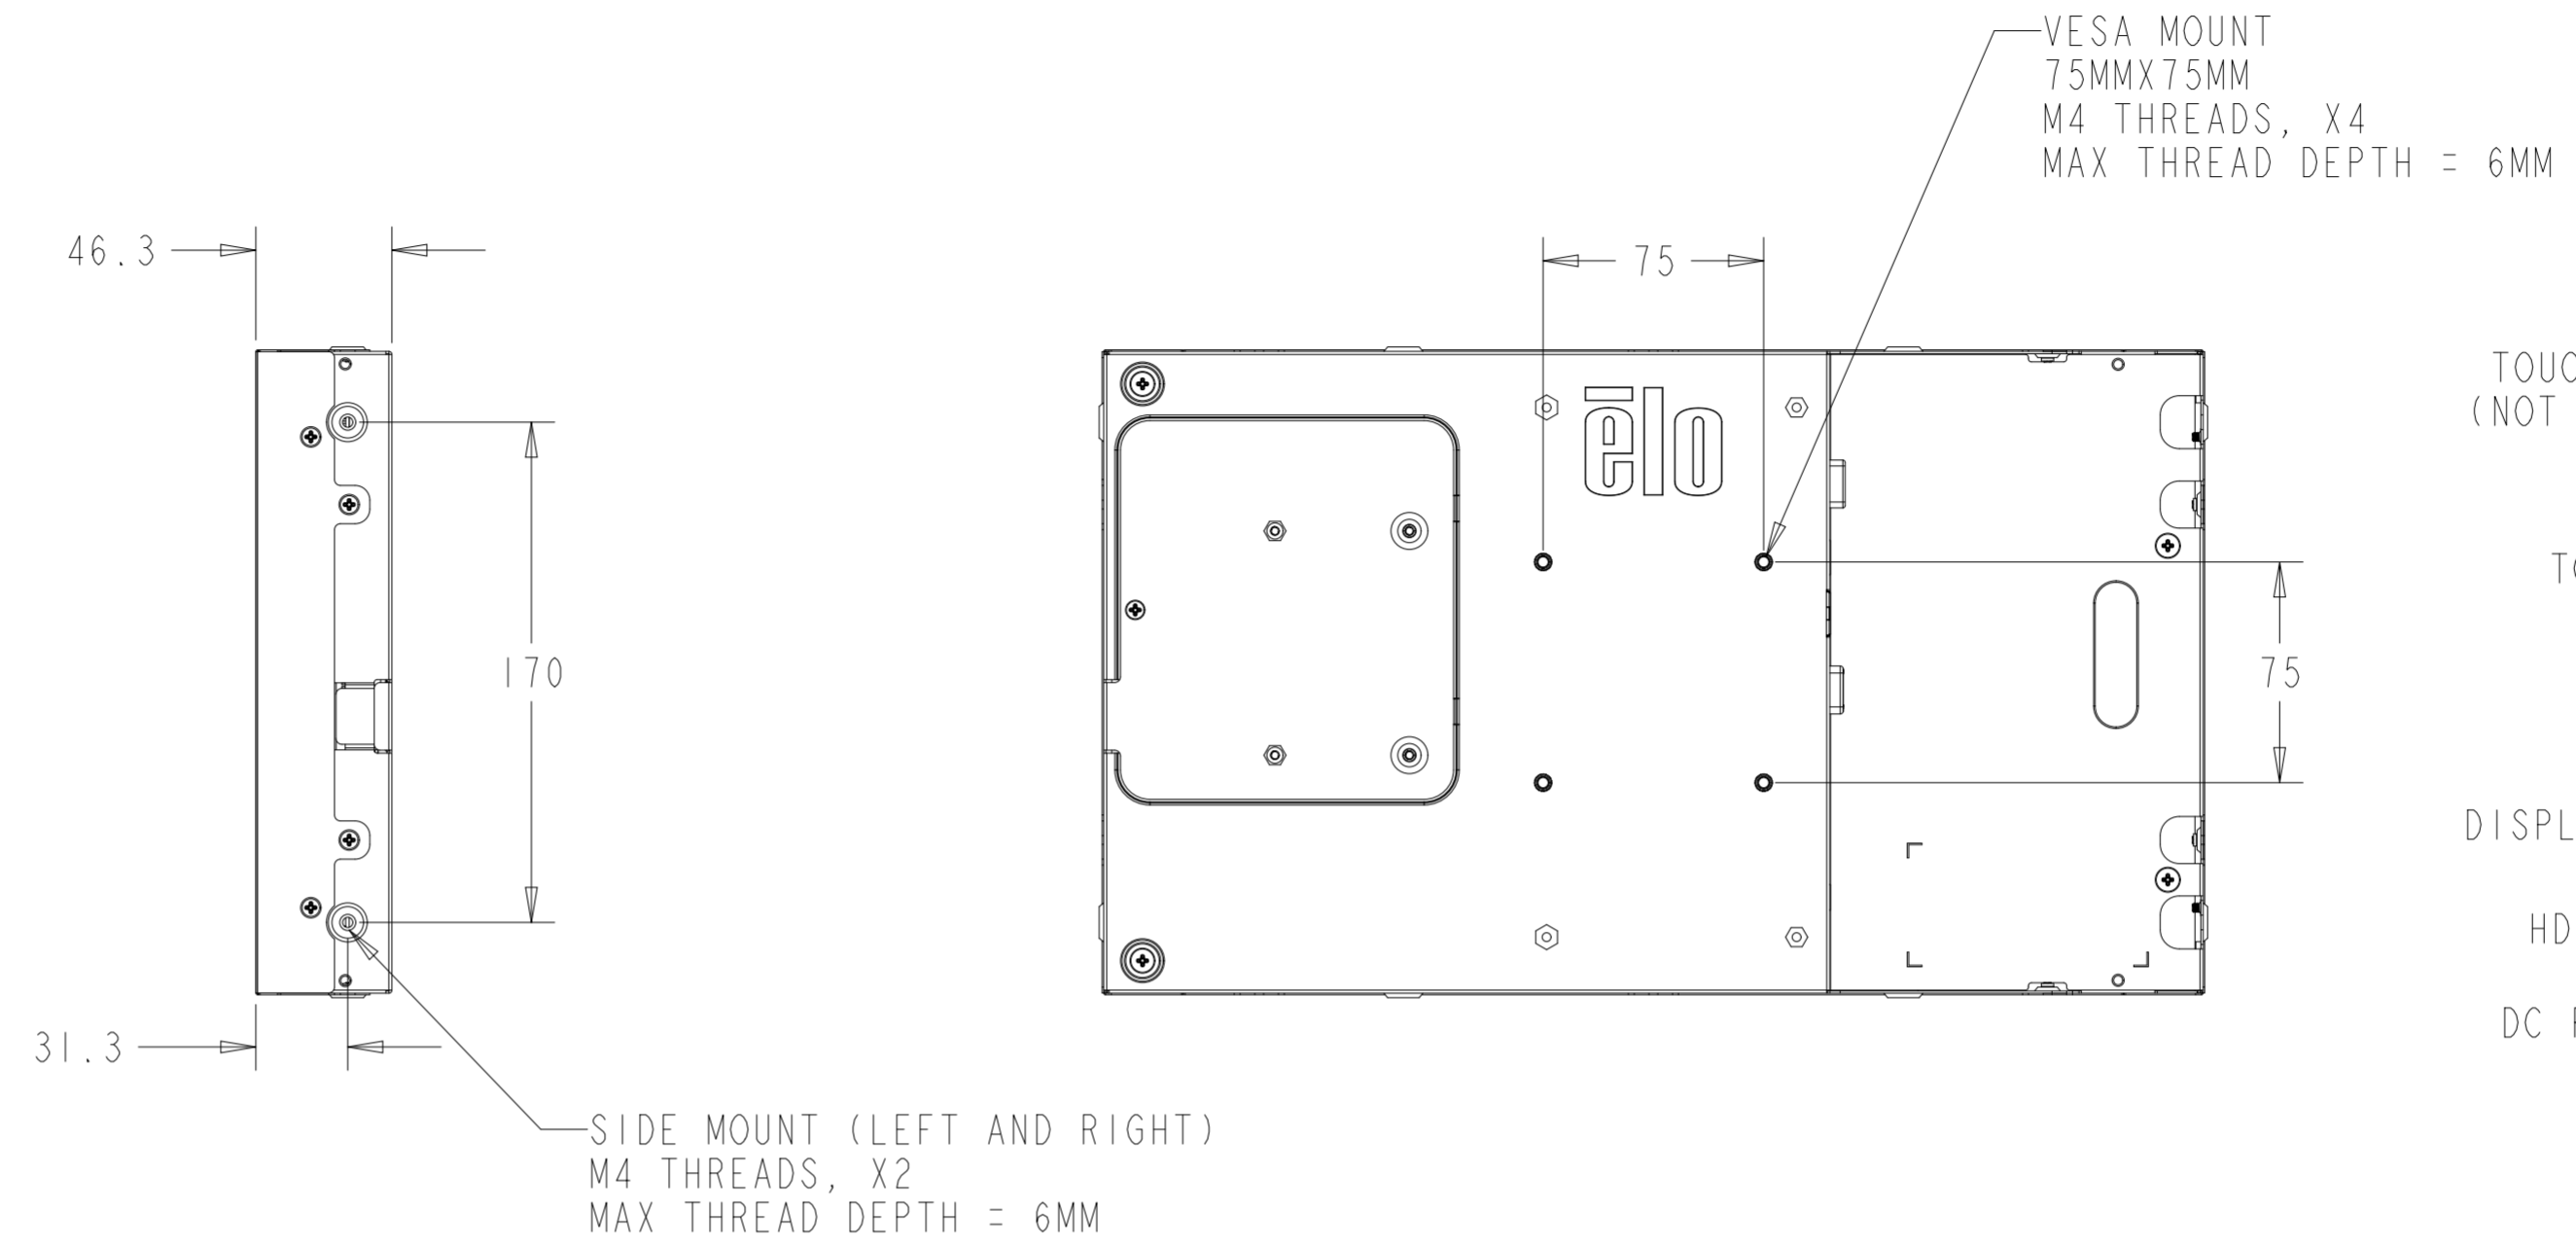

PROJECTED CAPACITIVE MODEL

REAR MOUNT
M4 THREADS, X8
MAX THREAD DEPTH = 8MM

PROJECTED CAPACITIVE MODEL

WITH FLUSH MOUNTING BRACKETS (4 INCLUDED)
 REPLACEMENT BRACKET KIT P/N E548786 AVAILABLE SEPARATELY

INTELLITOUCH, ACCUTOUCH, AND SECURETOUCH MODEL

INTELLITOUCH, ACCUTOUCH, AND SECURETOUCH MODEL

WITH SIDE MOUNTING BRACKETS (4 INCLUDED)
 REPLACEMENT BRACKET KIT P/N E333212 AVAILABLE SEPARATELY

FRONT MOUNT BEZEL KIT
P/N E711274 FOR INTELLITOUCH, ACCUTOUCH, AND SECURETOUCH MODEL ONLY

RACK MOUNT KIT
P/N E921202 FOR INTELLITOUCH, ACCUTOUCH, AND SECURETOUCH MODEL ONLY