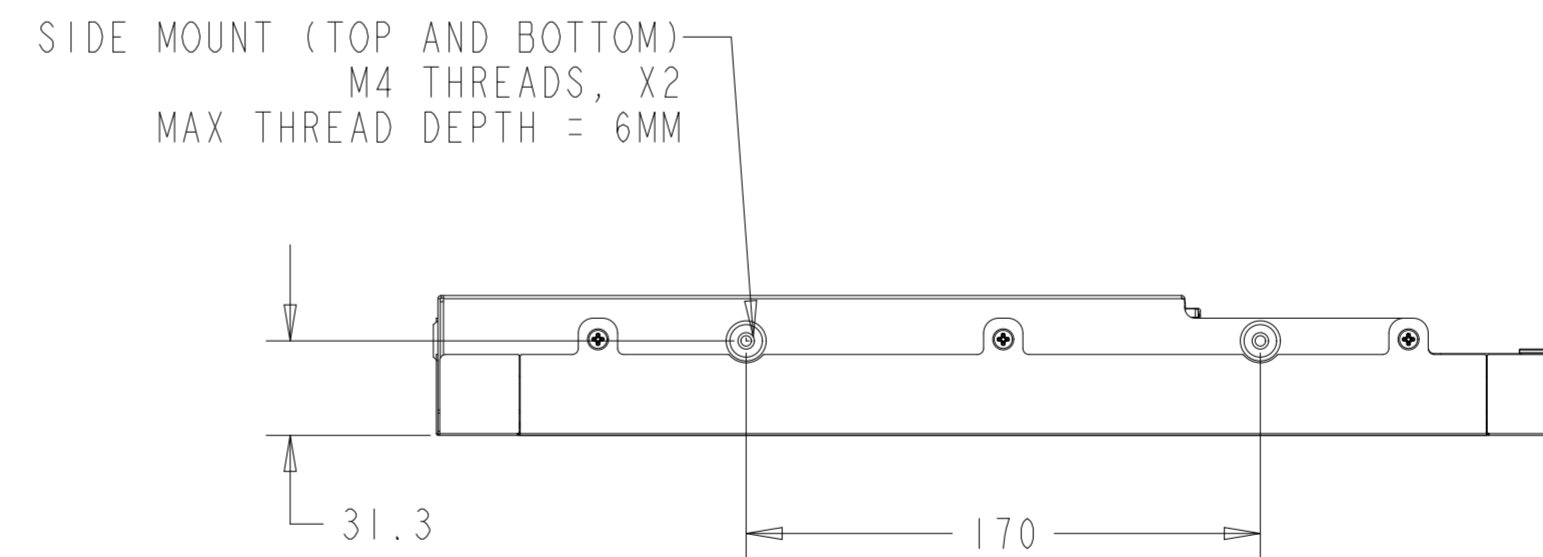

PROJECTED CAPACITIVE MODEL

REAR MOUNT
M4 THREADS, X8
MAX THREAD DEPTH = 8MM

PROJECTED CAPACITIVE MODEL

WITH FLUSH MOUNTING BRACKETS (4 INCLUDED)
 REPLACEMENT BRACKET KIT P/N E548786 AVAILABLE SEPARATELY

INTELLITOUCH, ACCUTOUCH, AND SECURETOUCH MODEL

INTELLITOUCH, ACCUTOUCH, AND SECURETOUCH MODEL

WITH SIDE MOUNTING BRACKETS (4 INCLUDED)
 REPLACEMENT BRACKET KIT P/N E333212 AVAILABLE SEPARATELY

FRONT MOUNT BEZEL KIT
P/N E711274 FOR INTELLITOUCH, ACCUTOUCH, AND SECURETOUCH MODEL ONLY