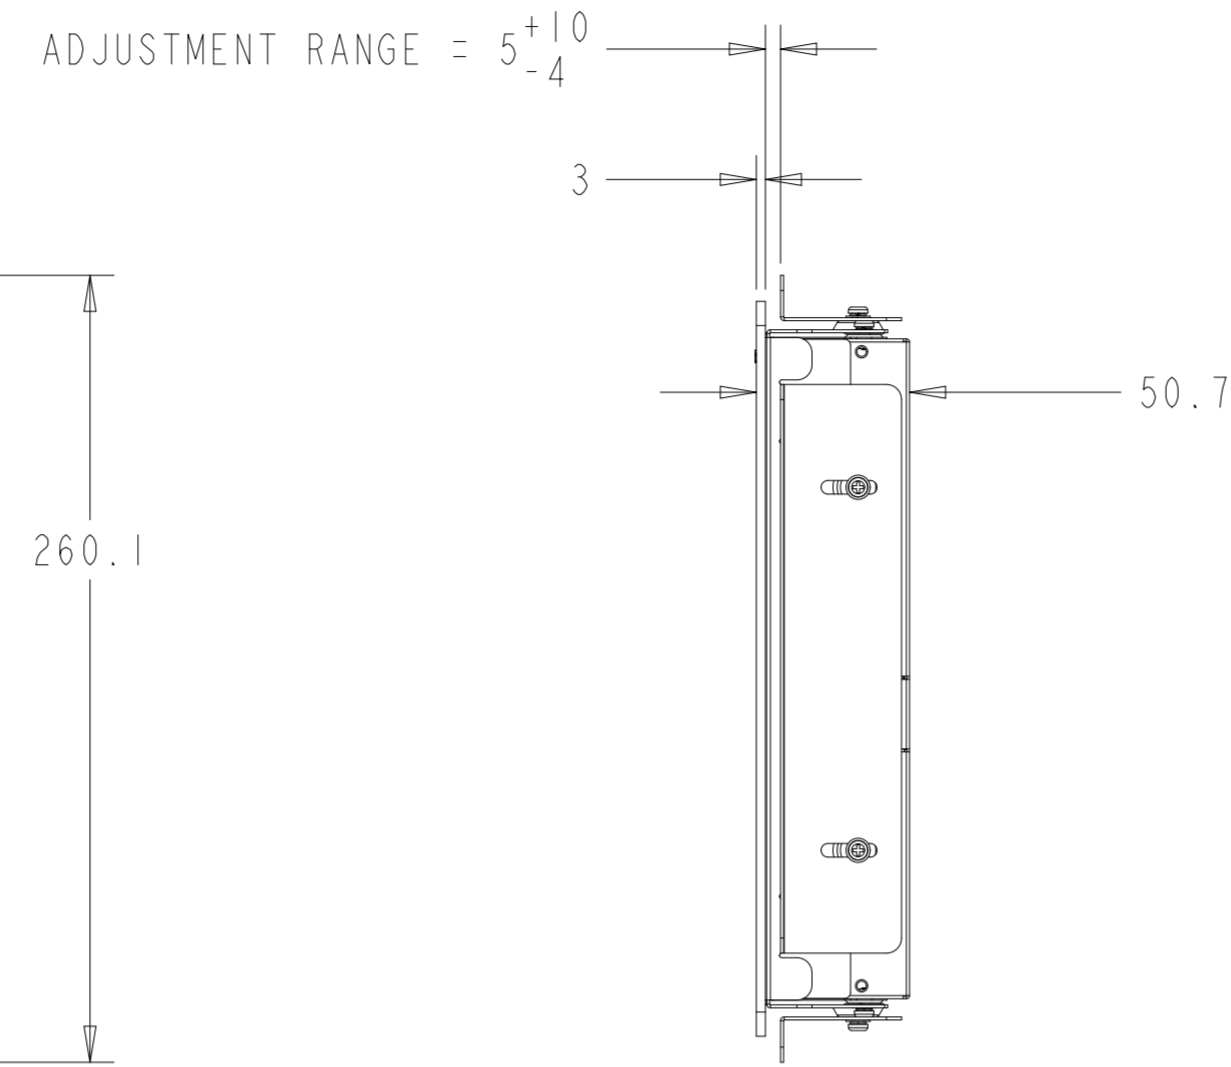

PROJECTED CAPACITIVE MODEL

REAR MOUNT
M4 THREADS, X8
MAX THREAD DEPTH = 8MM

PROJECTED CAPACITIVE MODEL

WITH FLUSH MOUNTING BRACKETS (4 INCLUDED)
 REPLACEMENT BRACKET KIT P/N E548786 AVAILABLE SEPARATELY

INTELLITOUCH, ACCUTOUCH, AND SECURETOUCH MODEL

INTELLITOUCH, ACCUTOUCH, AND SECURETOUCH MODEL

WITH SIDE MOUNTING BRACKETS (4 INCLUDED)
 REPLACEMENT BRACKET KIT P/N E333212 AVAILABLE SEPARATELY

FRONT MOUNT BEZEL KIT
P/N E711274 FOR INTELLITOUCH, ACCUTOUCH, AND SECURETOUCH MODEL ONLY

RACK MOUNT KIT
P/N E921202 FOR INTELLITOUCH, ACCUTOUCH, AND SECURETOUCH MODEL ONLY