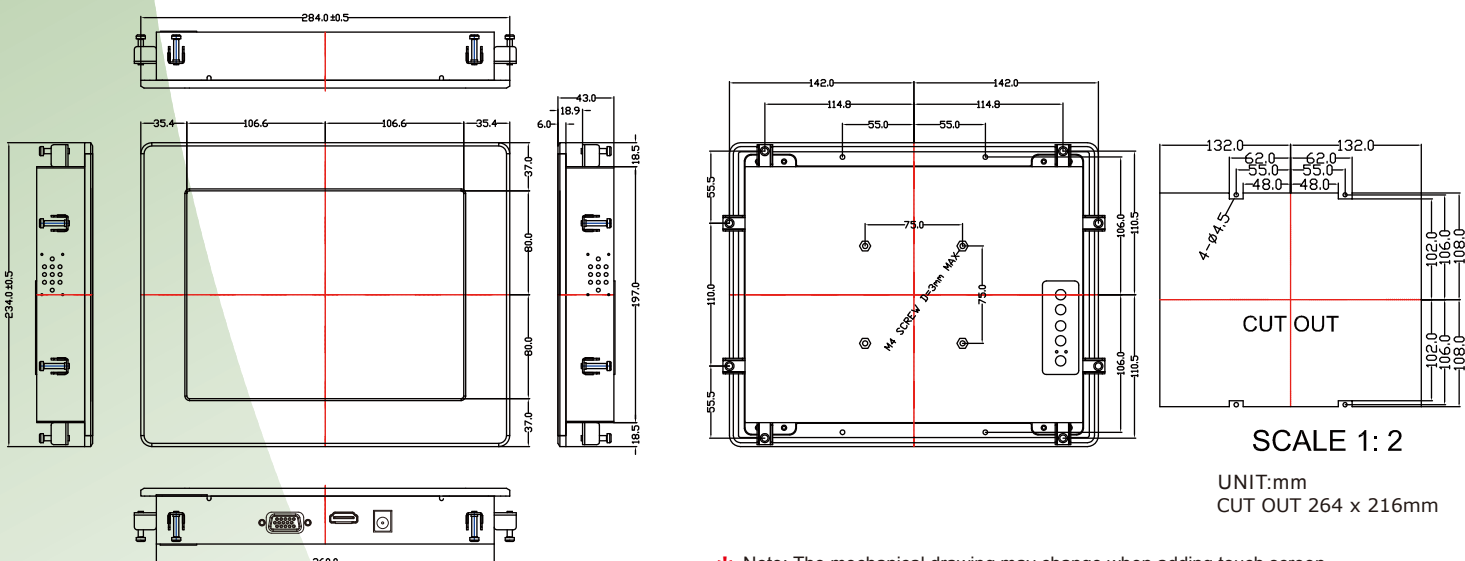

Mechanical Drawing

* Note: The mechanical drawing may change when adding touch screen. Please contact our sales representative if you need further product information.