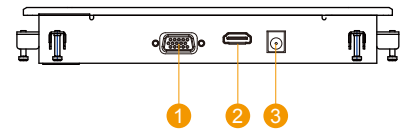

Wide Temperature Range LCD

10.4"

Specifications

Model Name	W10L100-IPA1WT
Panel Size	10.4"
Active Display Area(mm)	304.1(H)x228.1(V)
Resolution	1024x768
Brightness(cd/m2)	550 (Typical)
Contrast Ratio	700:1 (Typical)
Viewing Angles(CR>=10 L/R/U/D)	-80~80(H) ; -70~70(V)
Display Colors	16.7M (8 bits/color)
Standard Input Signal	1 x VGA (D-sub 15) 1 x HDMI (Type-A)
Touch Screen(Optional-1)	Resistive Touch Protective Glass
Touch Screen(Optional-2)*	SAW Touch (Surface Acoustic Wave)
Touch Interface	USB / S232
Audio / Speakers (Optional)*	Audio line in (3.5mm) + Speaker x2
OSD	5 Keys: -, +, Power, Esc, Enter
Power Input	12V DC input (2.5ψ) with external AC-DC Adapter (100V~240V)
Power Consumption	20W typical, Normal operation
Operating temperature	-20~60°C
Storage Temperature	-25~65°C
Accessories	Power AC-DC Adapter(100V~240V) VGA cable (1.8m) HDMI cable (2m)

*Outside dimension and I/O will be different from standard

1. VGA
2. HDMI
3. DC input

I/O Optional	
Optional 1*	1 x VGA (D-sub 15) 1 x HDMI (Type-A) 1 x DVI-D
Optional 2*	1 x VGA (D-sub 15) 1 x DVI-D 1 x S-Video 1 x Composite