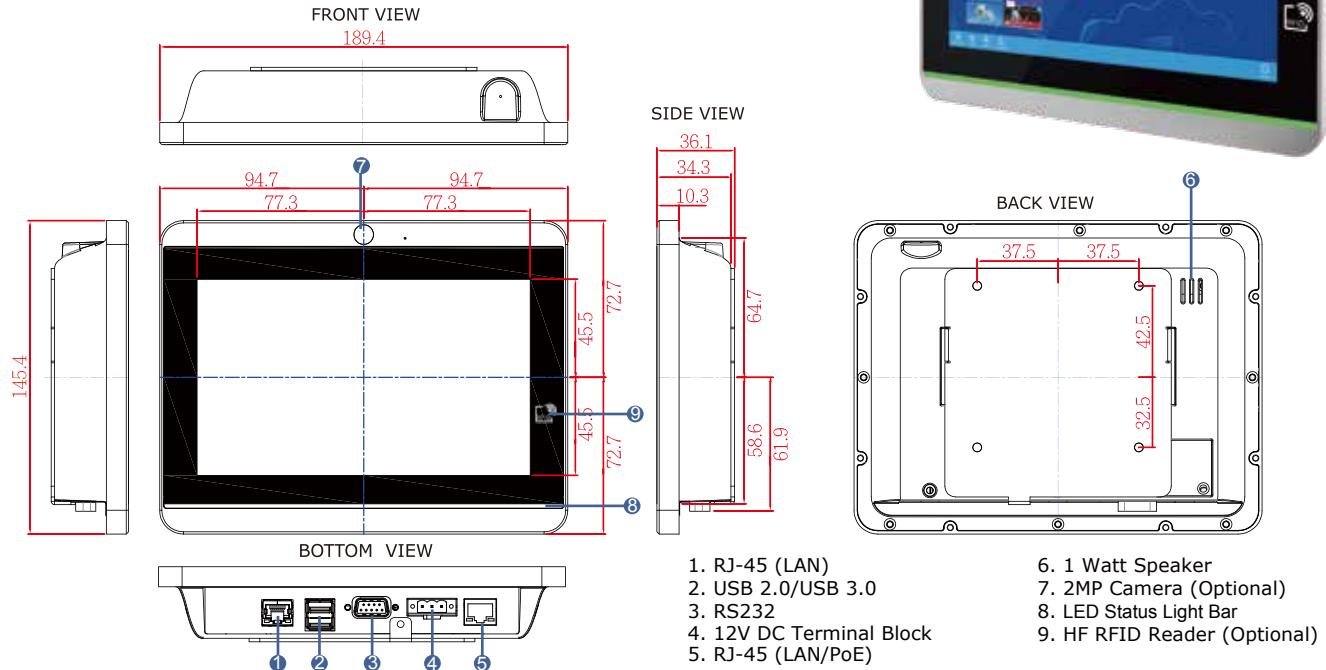

## Features

- 7" 1024x600 resolution, Projected Capacitive Multi-Touch (P-CAP)
- Fanless cooling system and ultra-low power consumption
- Dual Gigabit Ethernet
- RGB LED Light Bar
- Front IP65 and full IP22 ratings
- Optional 2MP Front Camera
- Optional HF RFID Reader
- Support PoE function
- Stylish design for room booking, access control and room information applications

### Input / Output

- Serial Port : 1 x RS-232/422/485
- USB Port : 1 x USB 3.0, 1 x USB 2.0
- Ethernet : 1 x RJ-45-10/100/1000 Mbps, 1 x RJ-45(PoE)
- Speaker : 1 x 1 watt speaker
- Indicator : Built-in RGB LED Light Bar

### Display

- Size/Type : 7" TFT (widescreen)
- Resolution : 1024 x 600
- Brightness : 1000 cd/m (typ.)
- Contrast Ratio : 700:1 (typ.)
- Viewing Angle : -75~75 (H); -75~70(V)
- Max Colors : 16.7M
- Touch : Projected Capacitive Multi-Touch (P-CAP)

### Mechanical Specification

- Cooling System : Fanless design
- Mounting : VESA Mount (75x75mm), Panel Mount
- Dimensions (W x H x D) : 189.4 x 145.4 x 36.1 (mm)