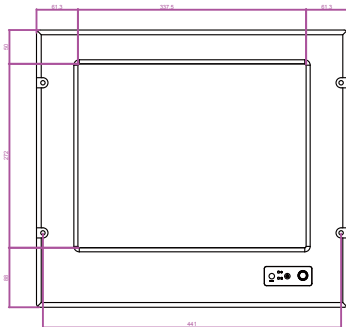

# 17" Marine Panel PC

Model#: R17IV3S-MRM1

## Feature

- 17" SXGA 1280 x 1024 TFT LCD
- Intel® Core i7-3517UE 1.7GHz Processor Turbo max 2.8GHz
- 1 x SO-DIMM DDR3 1333/1600 (max 8GB)
- Isolated Power Module

FRONT VIEW

SIDE VIEW

BACK VIEW

1. 1 x 9-36V DC input
2. 2 x Isolation RS422/485 (optional)
3. 1 x RS232
4. 1 x VGA output
5. 1 x RS232/422/485
6. 2 x USB3.0
7. 1 x HDMI
8. 2 x RJ45

CUT OUT DIMENSION

\* Note: this is a simplified drawing and some components are not marked in detail. \*Please contact our sales representative if you need further product information.

### TFT Characteristics :

Pixel Number	: 1280 x 1024
Pixel Pitch(R&B)	: 0.264 (H) x 0.264 (V) mm
Contrast Ratio	: 1000:1(typ.)
Light Intensity	: 350cd/m2 (typ.)
Viewable Angle	: -85 ~ 85(H) ; -80 ~ 80(V)
Active Display Area	: 337 (H) x 270 (V) mm
Max Colors	: 16.7 (M) / 6 bit / colors