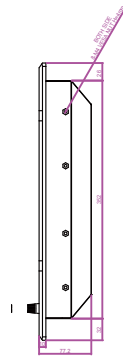

## Feature

- 17" SXGA 1280 x 1024 TFT LCD
- Intel® Core i7-3517UE 1.7GHz Processor Turbo max 2.8GHz
- 1 x SO-DIMM DDR3 1333/1600 (max 8GB)
- Isolated Power Module

FRONT VIEW

SIDE VIEW

BACK VIEW

1. 1 x 9-36V DC input
2. 2 x Isolation RS422/485 (optional)
3. 1 x RS232
4. 1 x VGA output
5. 1 x RS232/422/485
6. 2 x USB3.0
7. 1 x HDMI
8. 2 x RJ45

CUT OUT DIMENSION

\* Note: this is a simplified drawing and some components are not marked in detail. \*Please contact our sales representative if you need further product information.

### TFT Characteristics :

Pixel Number	: 1280 x 1024
Pixel Pitch(R&B)	: 0.264 (H) x 0.264 (V) mm
Contrast Ratio	: 1000:1(typ.)
Light Intensity	: 350cd/m2 (typ.)
Viewable Angle	: -85 ~ 85(H) ; -80 ~ 80(V)
Active Display Area	: 337 (H) x 270 (V) mm
Max Colors	: 16.7 (M) / 6 bit / colors