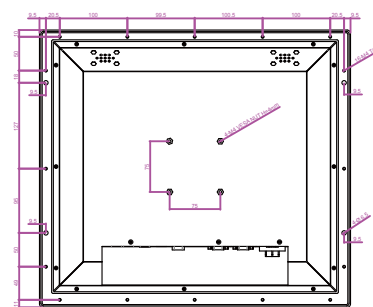

BACK VIEW

1. 1 x 9-36V DC input
2. 2 x Isolation RS422/485 (optional)
3. 1 x RS232
4. 1 x VGA output
5. 1 x RS232/422/485
6. 2 x USB3.0
7. 1 x HDMI
8. 2 x RJ45