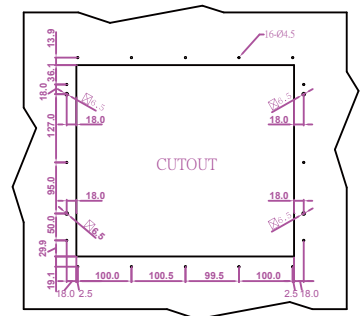

CUT OUT DIMENSION

\* Note: this is a simplified drawing and some components are not marked in detail. \*Please contact our sales representative if you need further product information.

### TFT Characteristics :

Pixel Number	: 1280 x 1024
Pixel Pitch(R&B)	: 0.264 (H) x 0.264 (V) mm
Contrast Ratio	: 1000:1(typ.)
Light Intensity	: 350cd/m2 (typ.)
Viewable Angle	: -85 ~ 85(H) ; -80 ~ 80(V)
Active Display Area	: 337 (H) x 270 (V) mm
Max Colors	: 16.7 (M) / 6 bit / colors