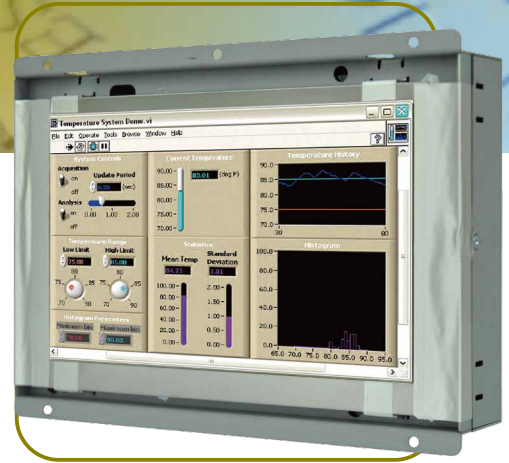

Open Frame LCD

Open Frame High Brightness Display

7"

Specifications

RoHS COMPLIANT
2011/65/EU

Model Name	W07T700-OFO1HB
Panel Size	7"
Active Display Area(mm)	153.6 (H) x 90.0 (V)
Resolution	1024 x 600
Brightness(cd/m2)	1000 (Typical)
Contrast Ratio	700:1 (Typical)
Viewing Angles(CR>=10 L/R/U/D)	-75~75(H) ; -75~70(V)
Display Colors	16.2M (6 bits/color)
Standard Input Signal	1 x VGA (D-sub 15) 1 x HDMI (Type-A)
Touch Screen(Optional-1)	Resistive Touch Protective Glass
Touch Interface	USB / RS232
Audio / Speakers (Optional)*	Audio line in (3.5mm) + Speaker x2
OSD	5 Keys: -, +, Power, Esc, Enter
Power Input	12V DC input (2.5ψ) with external AC-DC Adapter (100V~240V)
Power Consumption	8W typical, Normal operation
Operating temperature	0~50°C
Storage Temperature	-10~60°C
Accessories	Power AC-DC Adapter(100V~240V) VGA cable (1.8m) HDMI cable (2m)

*Outside dimension and I/O will be different from standard

1. VGA
2. HDMI
3. DC input

I/O Optional

Optional 1*	1 x VGA (D-sub 15) 1 x S-Video 1 x Composite
-------------	--

Mechanical Drawing