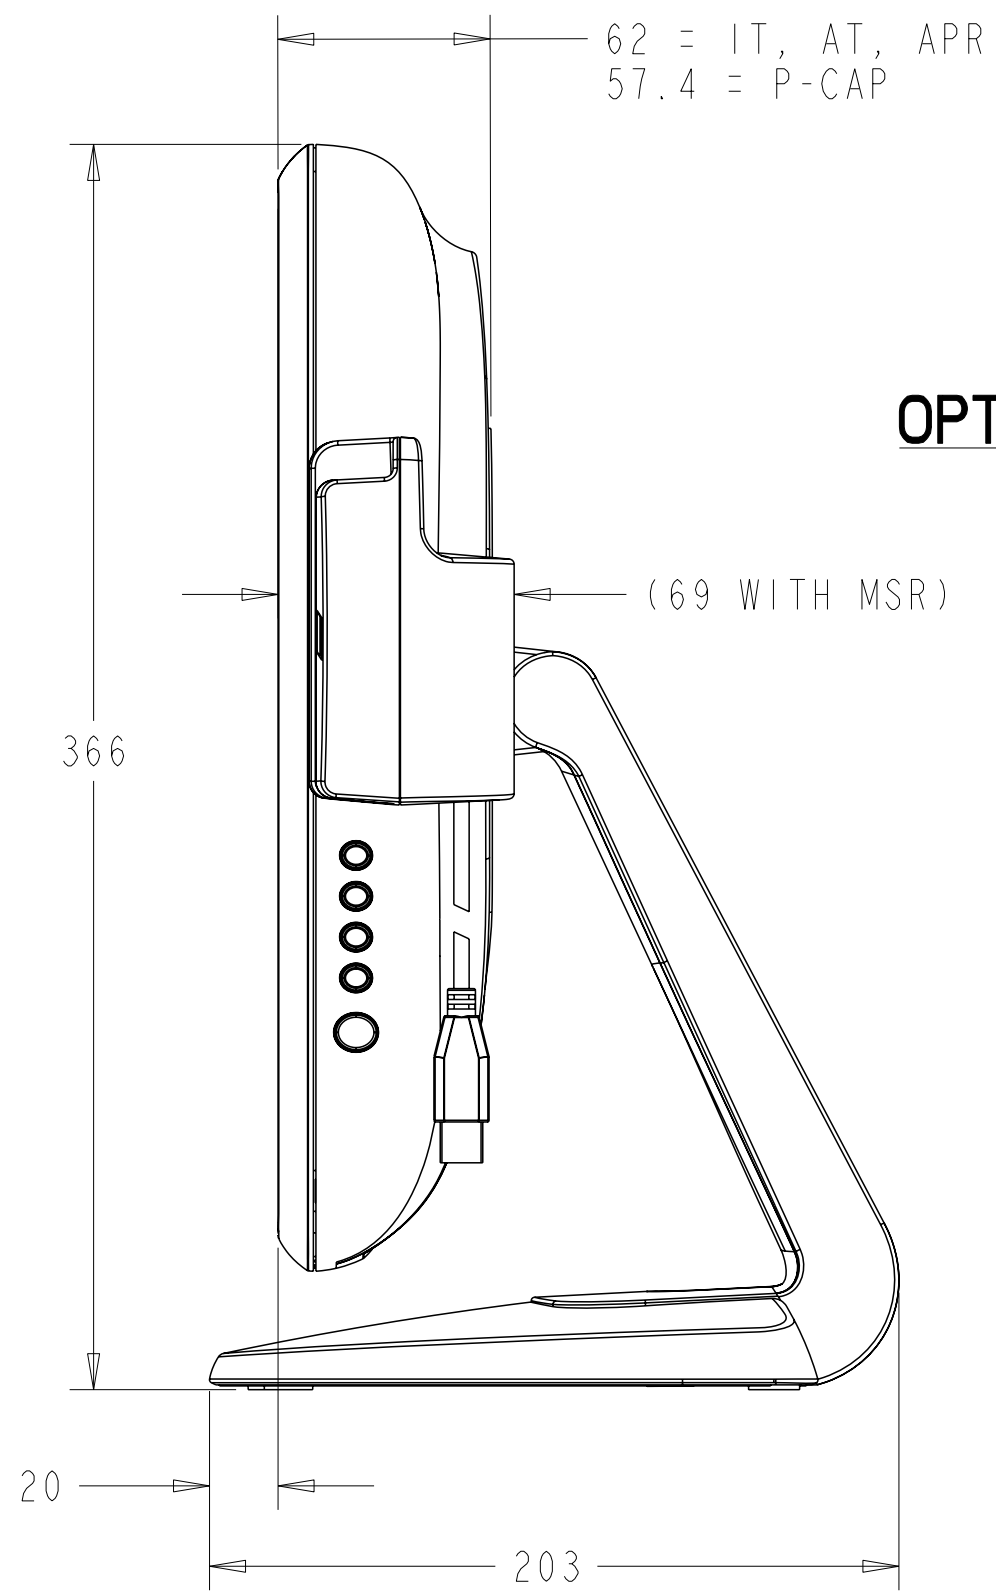

TILT -5° FROM VERTICAL

TILT 90° FROM VERTICAL

OPTIONAL MSR

MOUNT OPTION 1

DIMENSIONS ARE IN MILLIMETERS

MOUNT OPTION 2

CONNECTOR PANEL