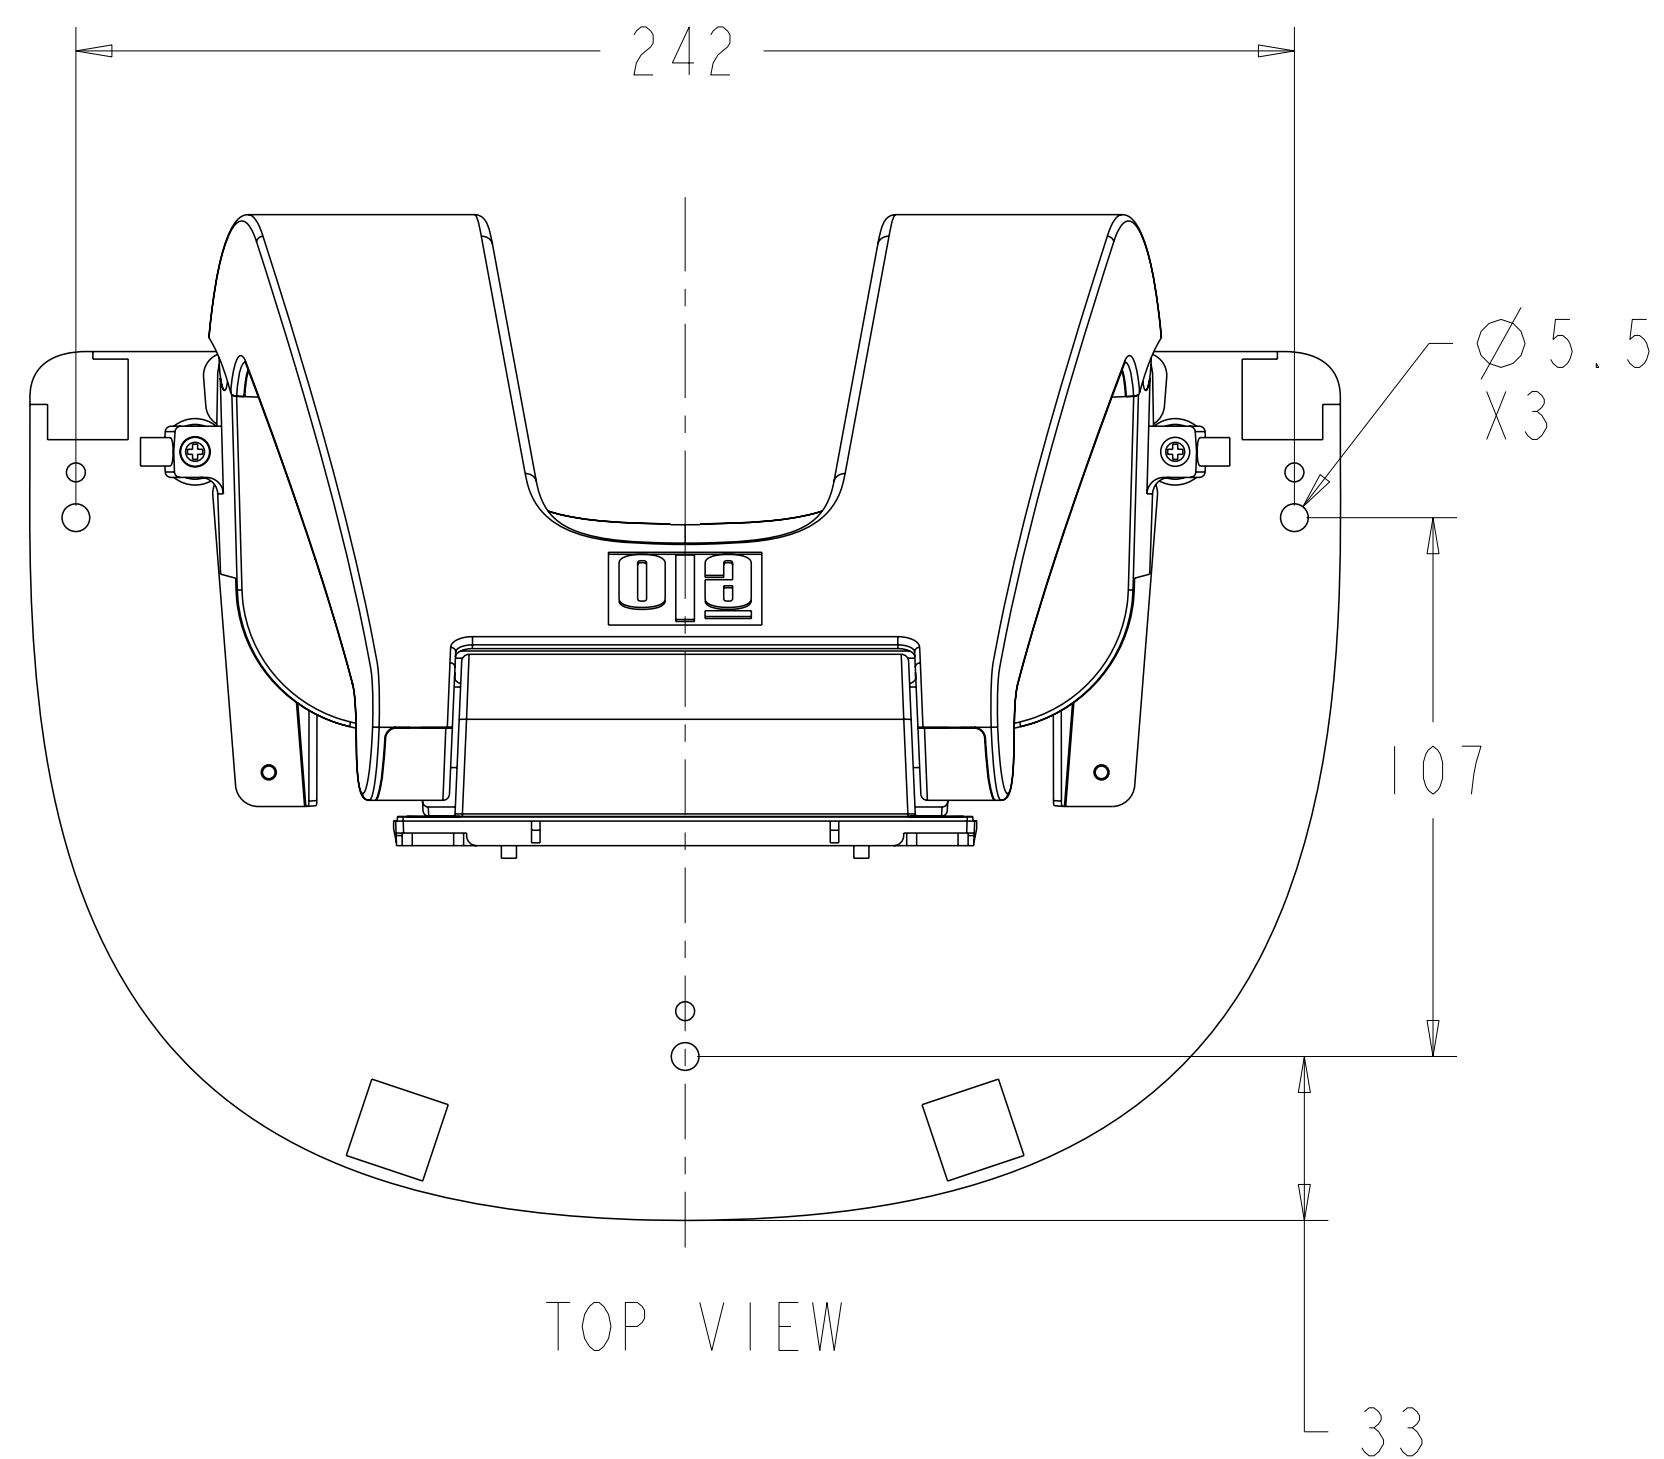

TILT -5° FROM VERTICAL

TILT 90° FROM VERTICAL

OPTIONAL MSR

MOUNT OPTION 1

DIMENSIONS ARE IN MILLIMETERS

MOUNT OPTION 2

CONNECTOR PANEL