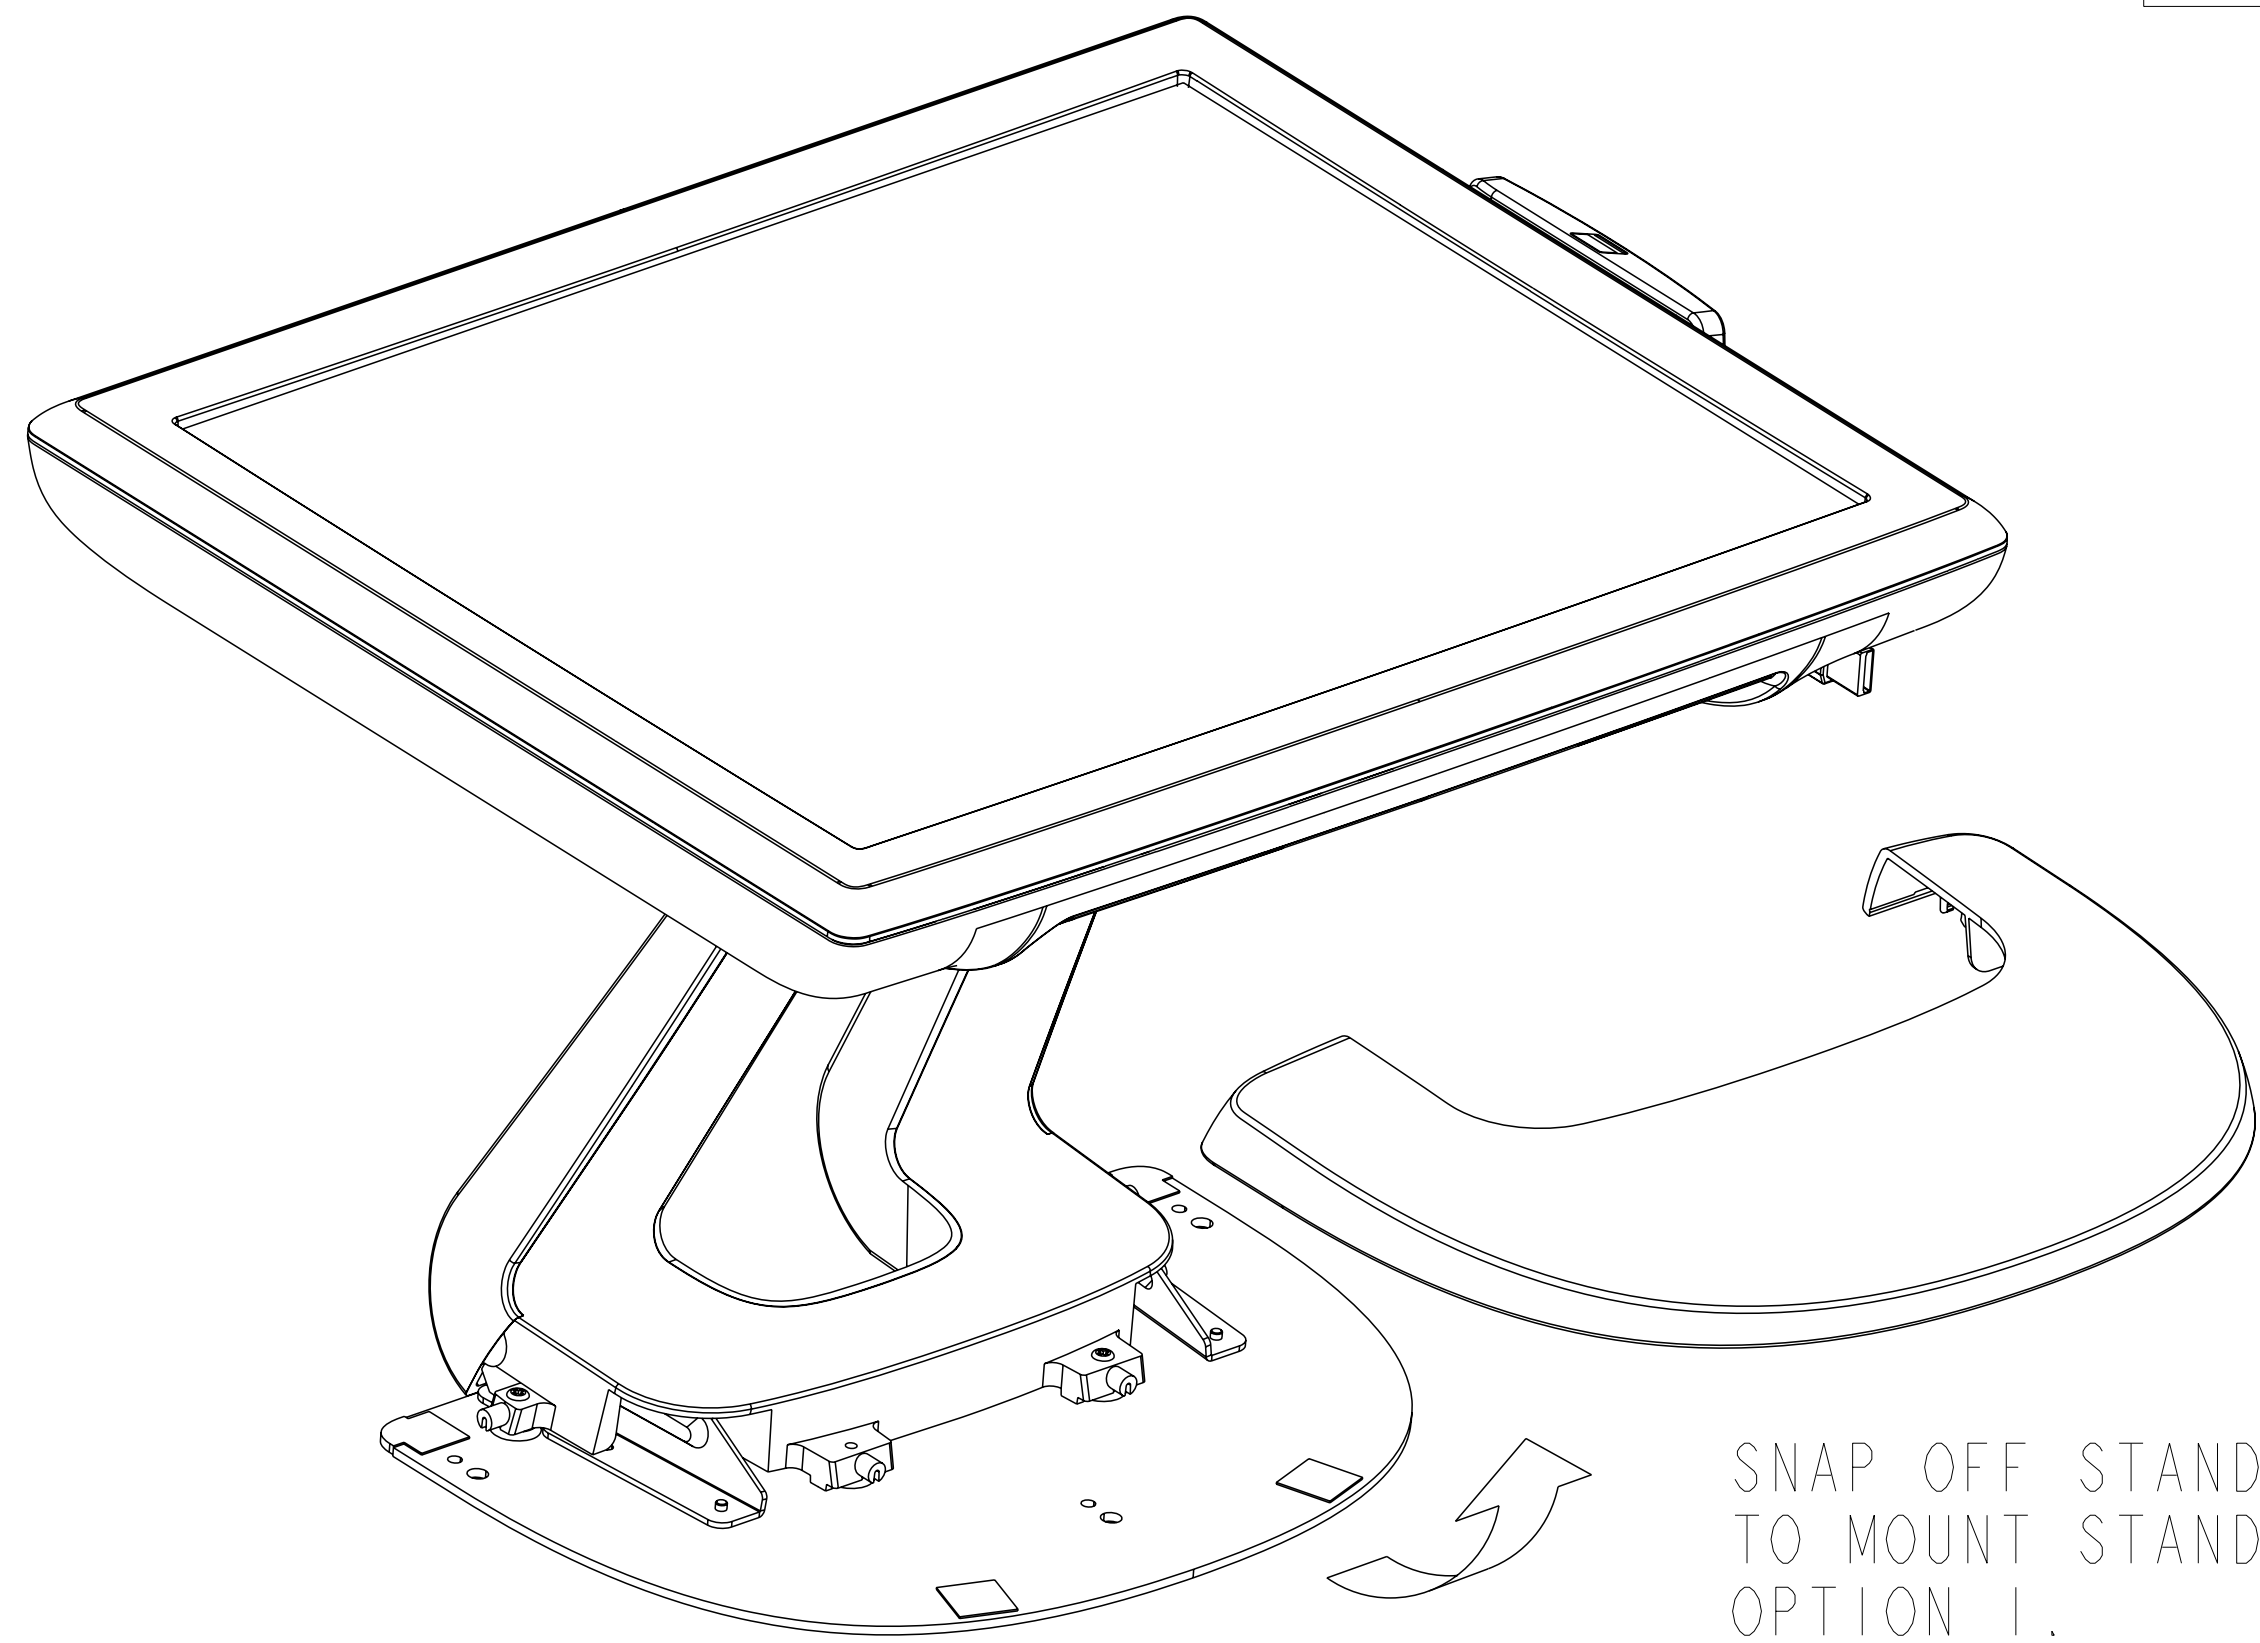

TILT -5° FROM VERTICAL

TILT 90° FROM VERTICAL

OPTIONAL MSR

MOUNT OPTION 1

DIMENSIONS ARE IN MILLIMETERS

MOUNT OPTION 2

CONNECTOR PANEL