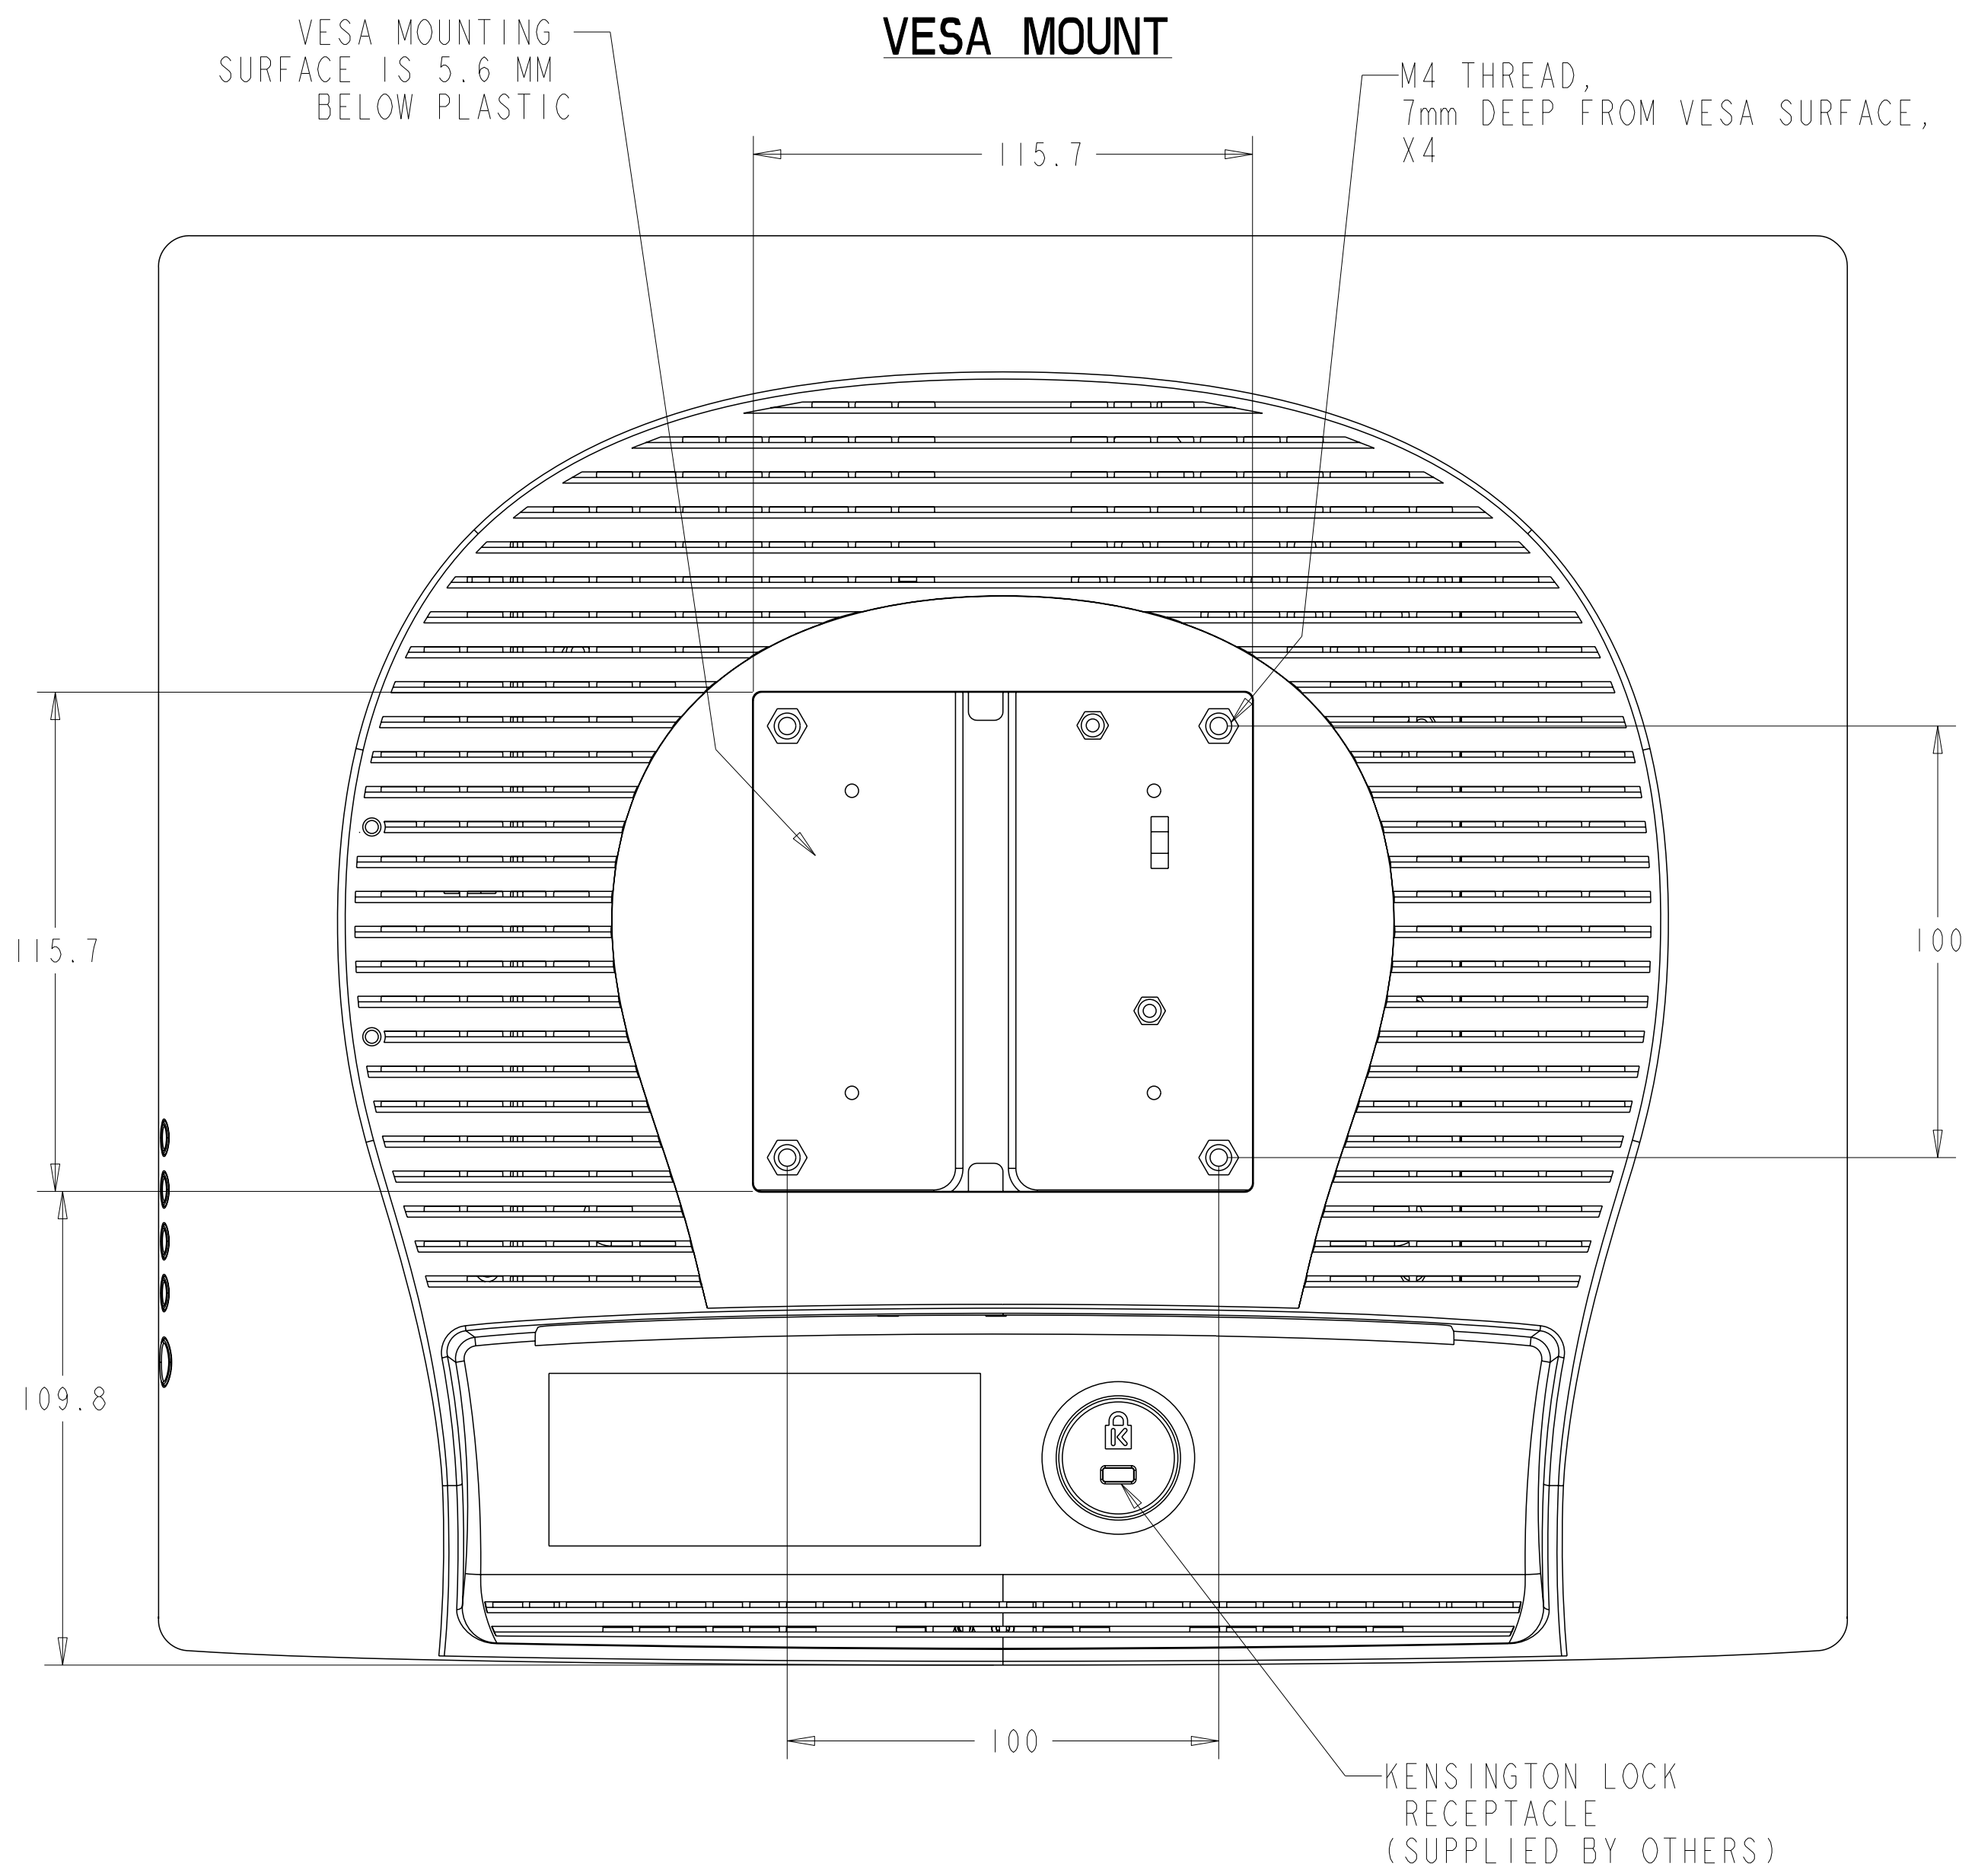

TILT -5° FROM VERTICAL

TILT 90° FROM VERTICAL

OPTIONAL MSR

MOUNT OPTION 1

DIMENSIONS ARE IN MILLIMETERS

MOUNT OPTION 2

CONNECTOR PANEL