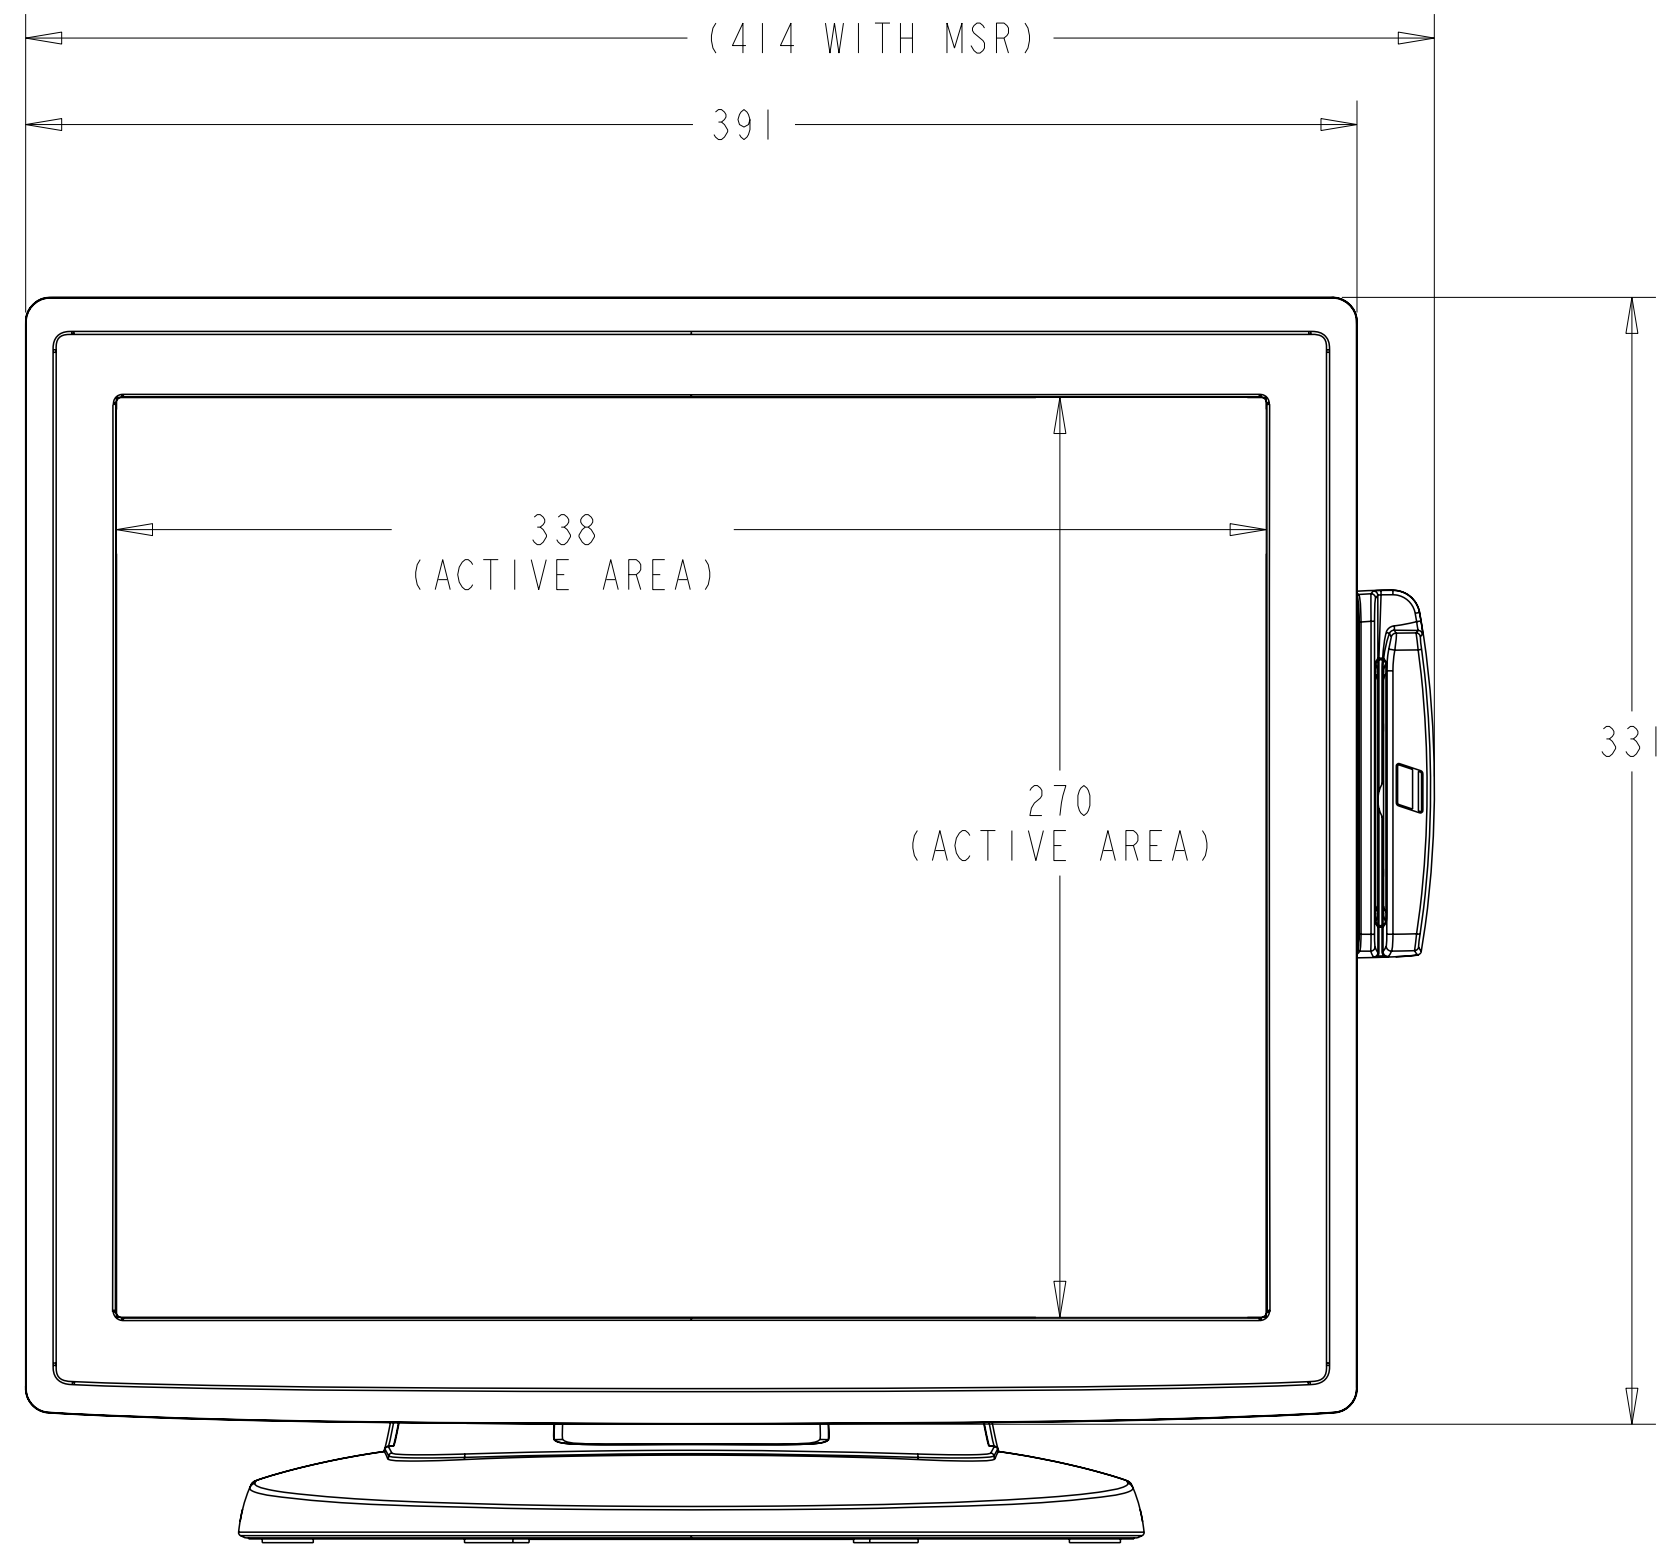

TILT -5° FROM VERTICAL

TILT 90° FROM VERTICAL

OPTIONAL MSR

MOUNT OPTION 1

DIMENSIONS ARE IN MILLIMETERS

MOUNT OPTION 2

CONNECTOR PANEL