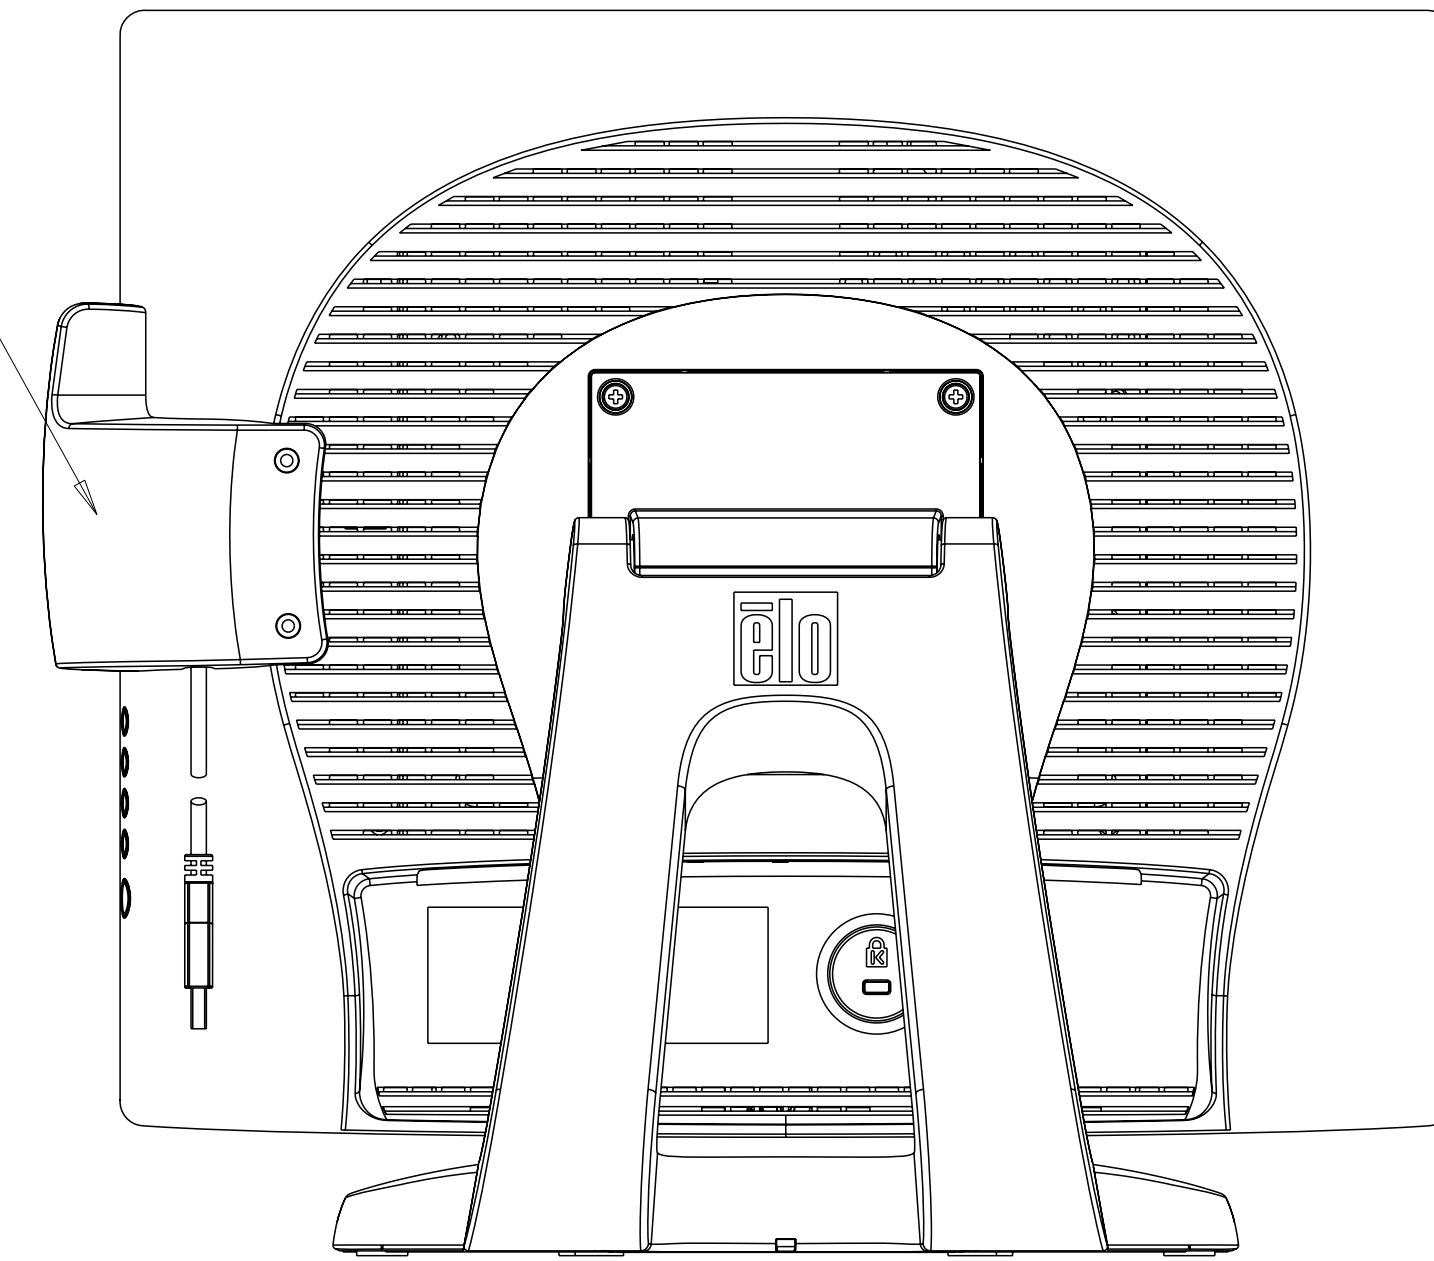

TILT -5° FROM VERTICAL

TILT 90° FROM VERTICAL

OPTIONAL MSR

MOUNT OPTION 1

DIMENSIONS ARE IN MILLIMETERS

MOUNT OPTION 2

CONNECTOR PANEL