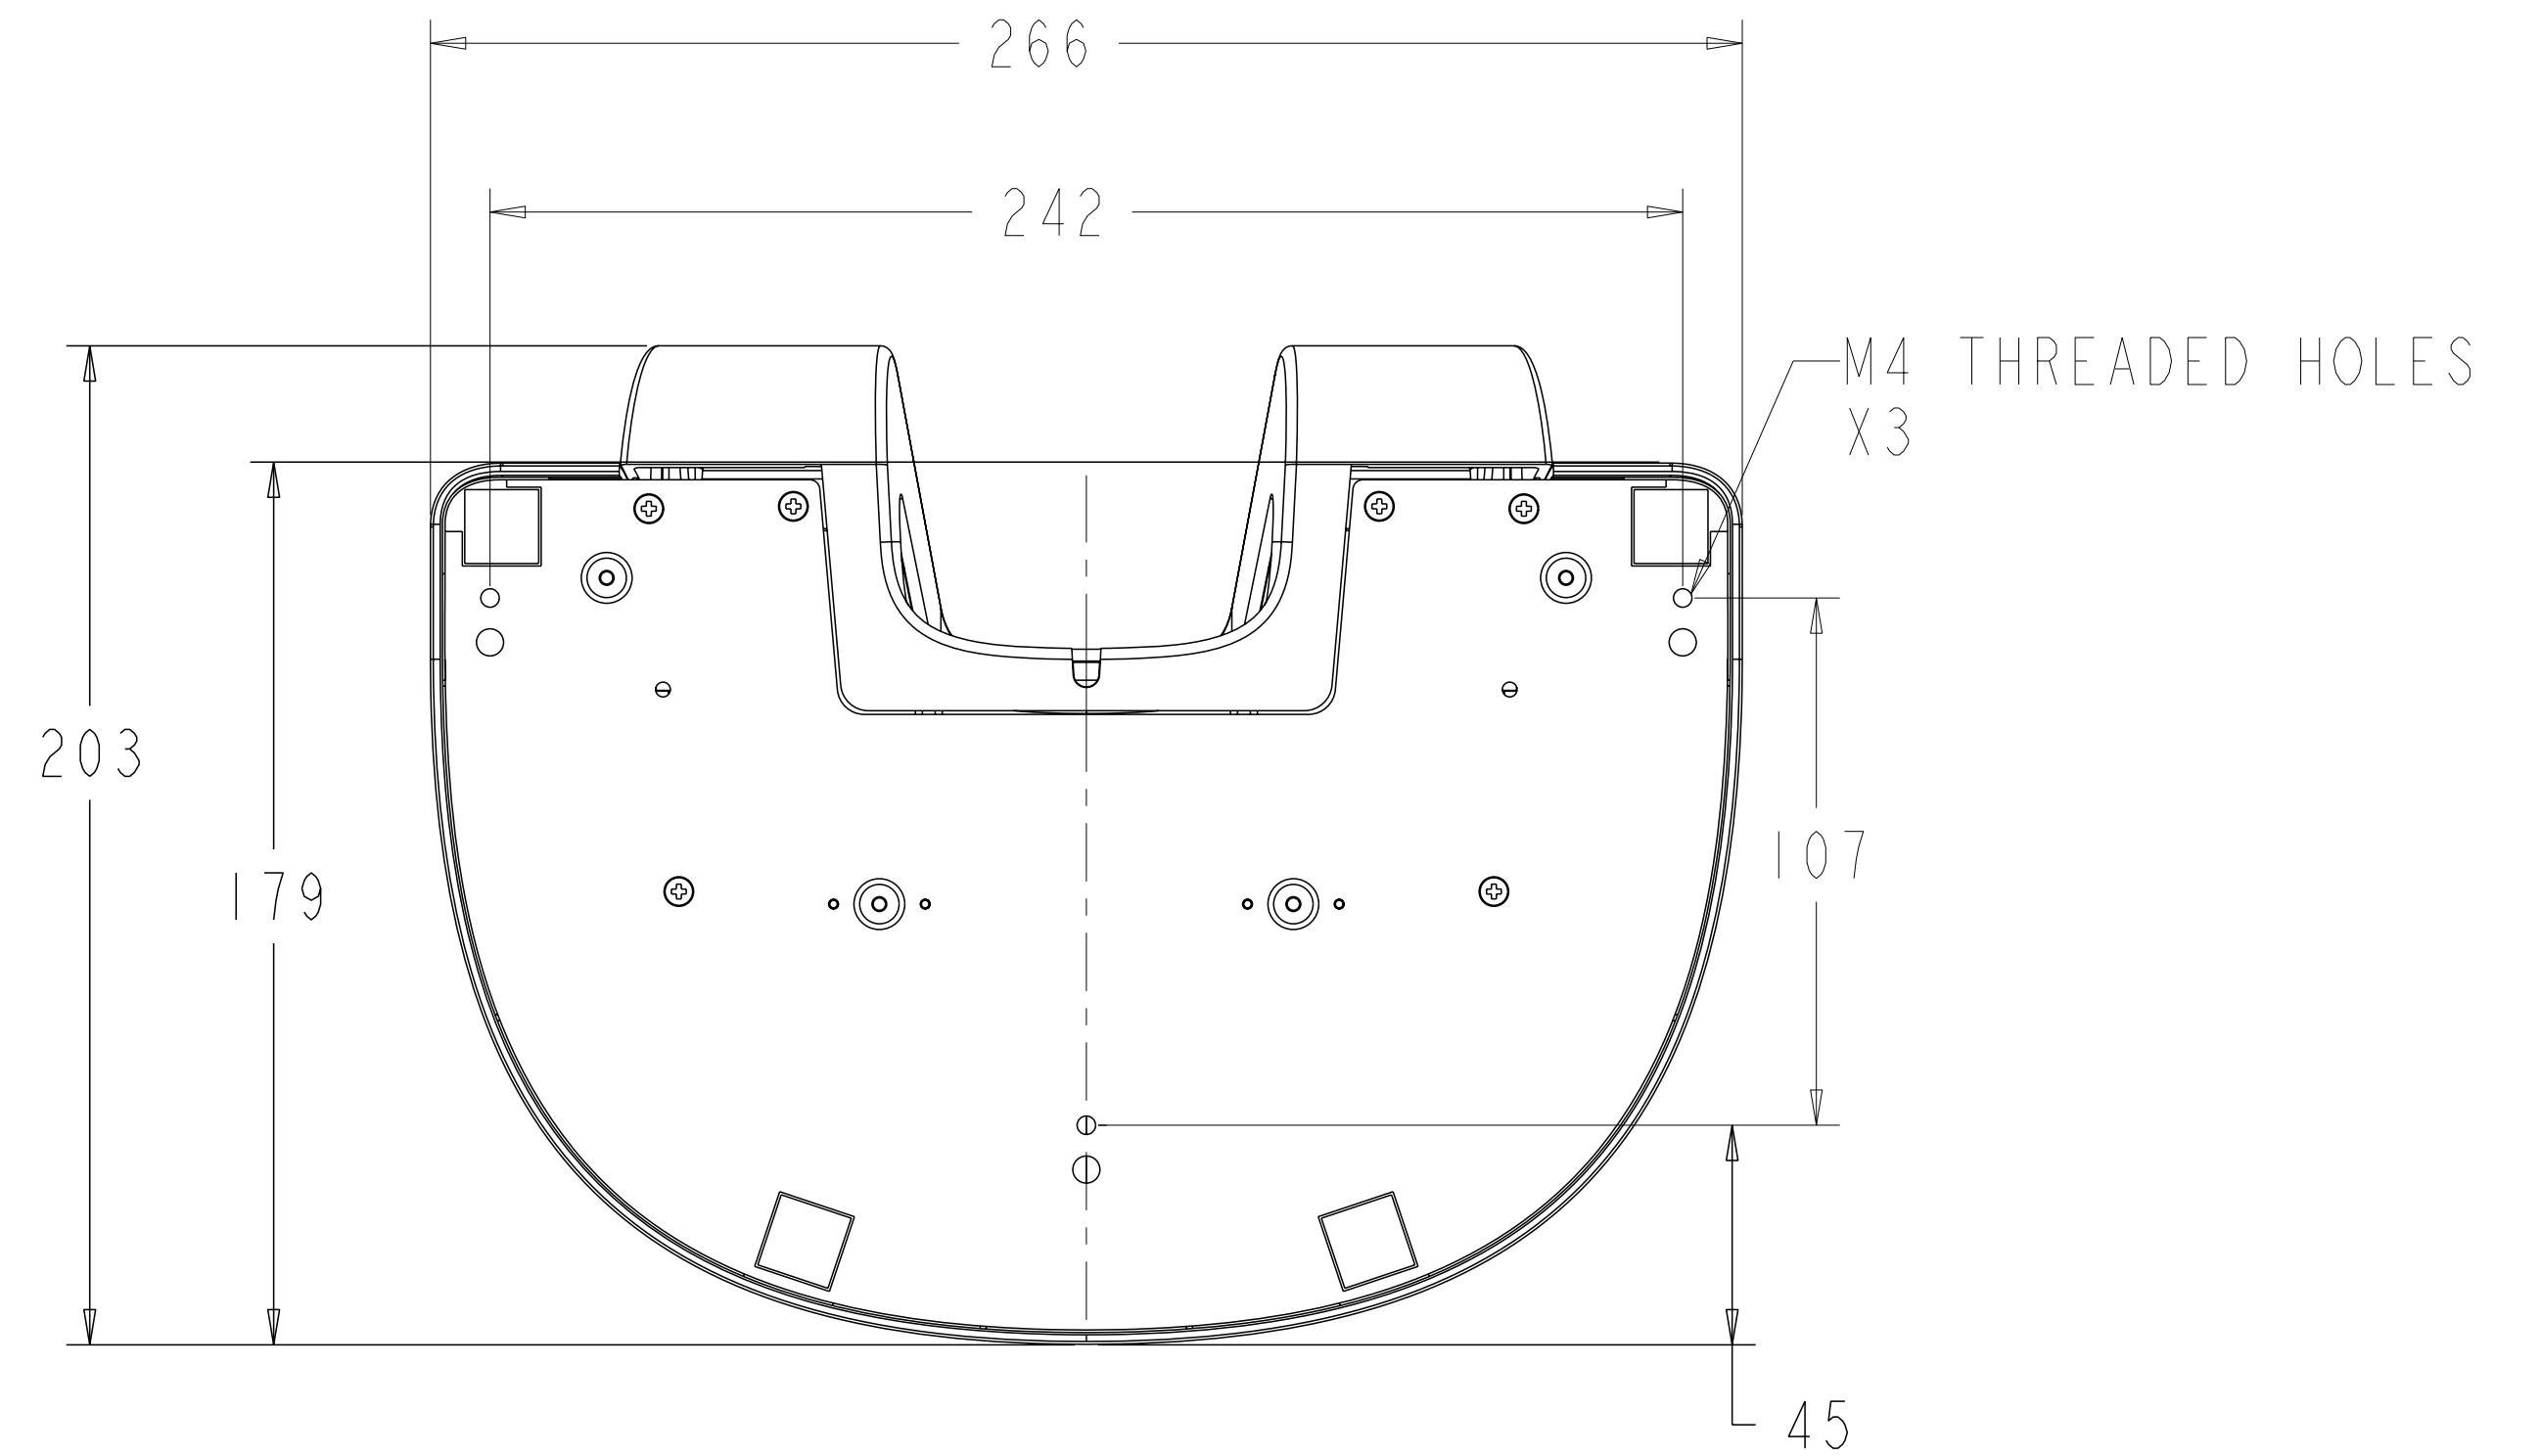

TILT -5° FROM VERTICAL

TILT 90° FROM VERTICAL

OPTIONAL MSR

MOUNT OPTION 1

DIMENSIONS ARE IN MILLIMETERS

MOUNT OPTION 2

CONNECTOR PANEL