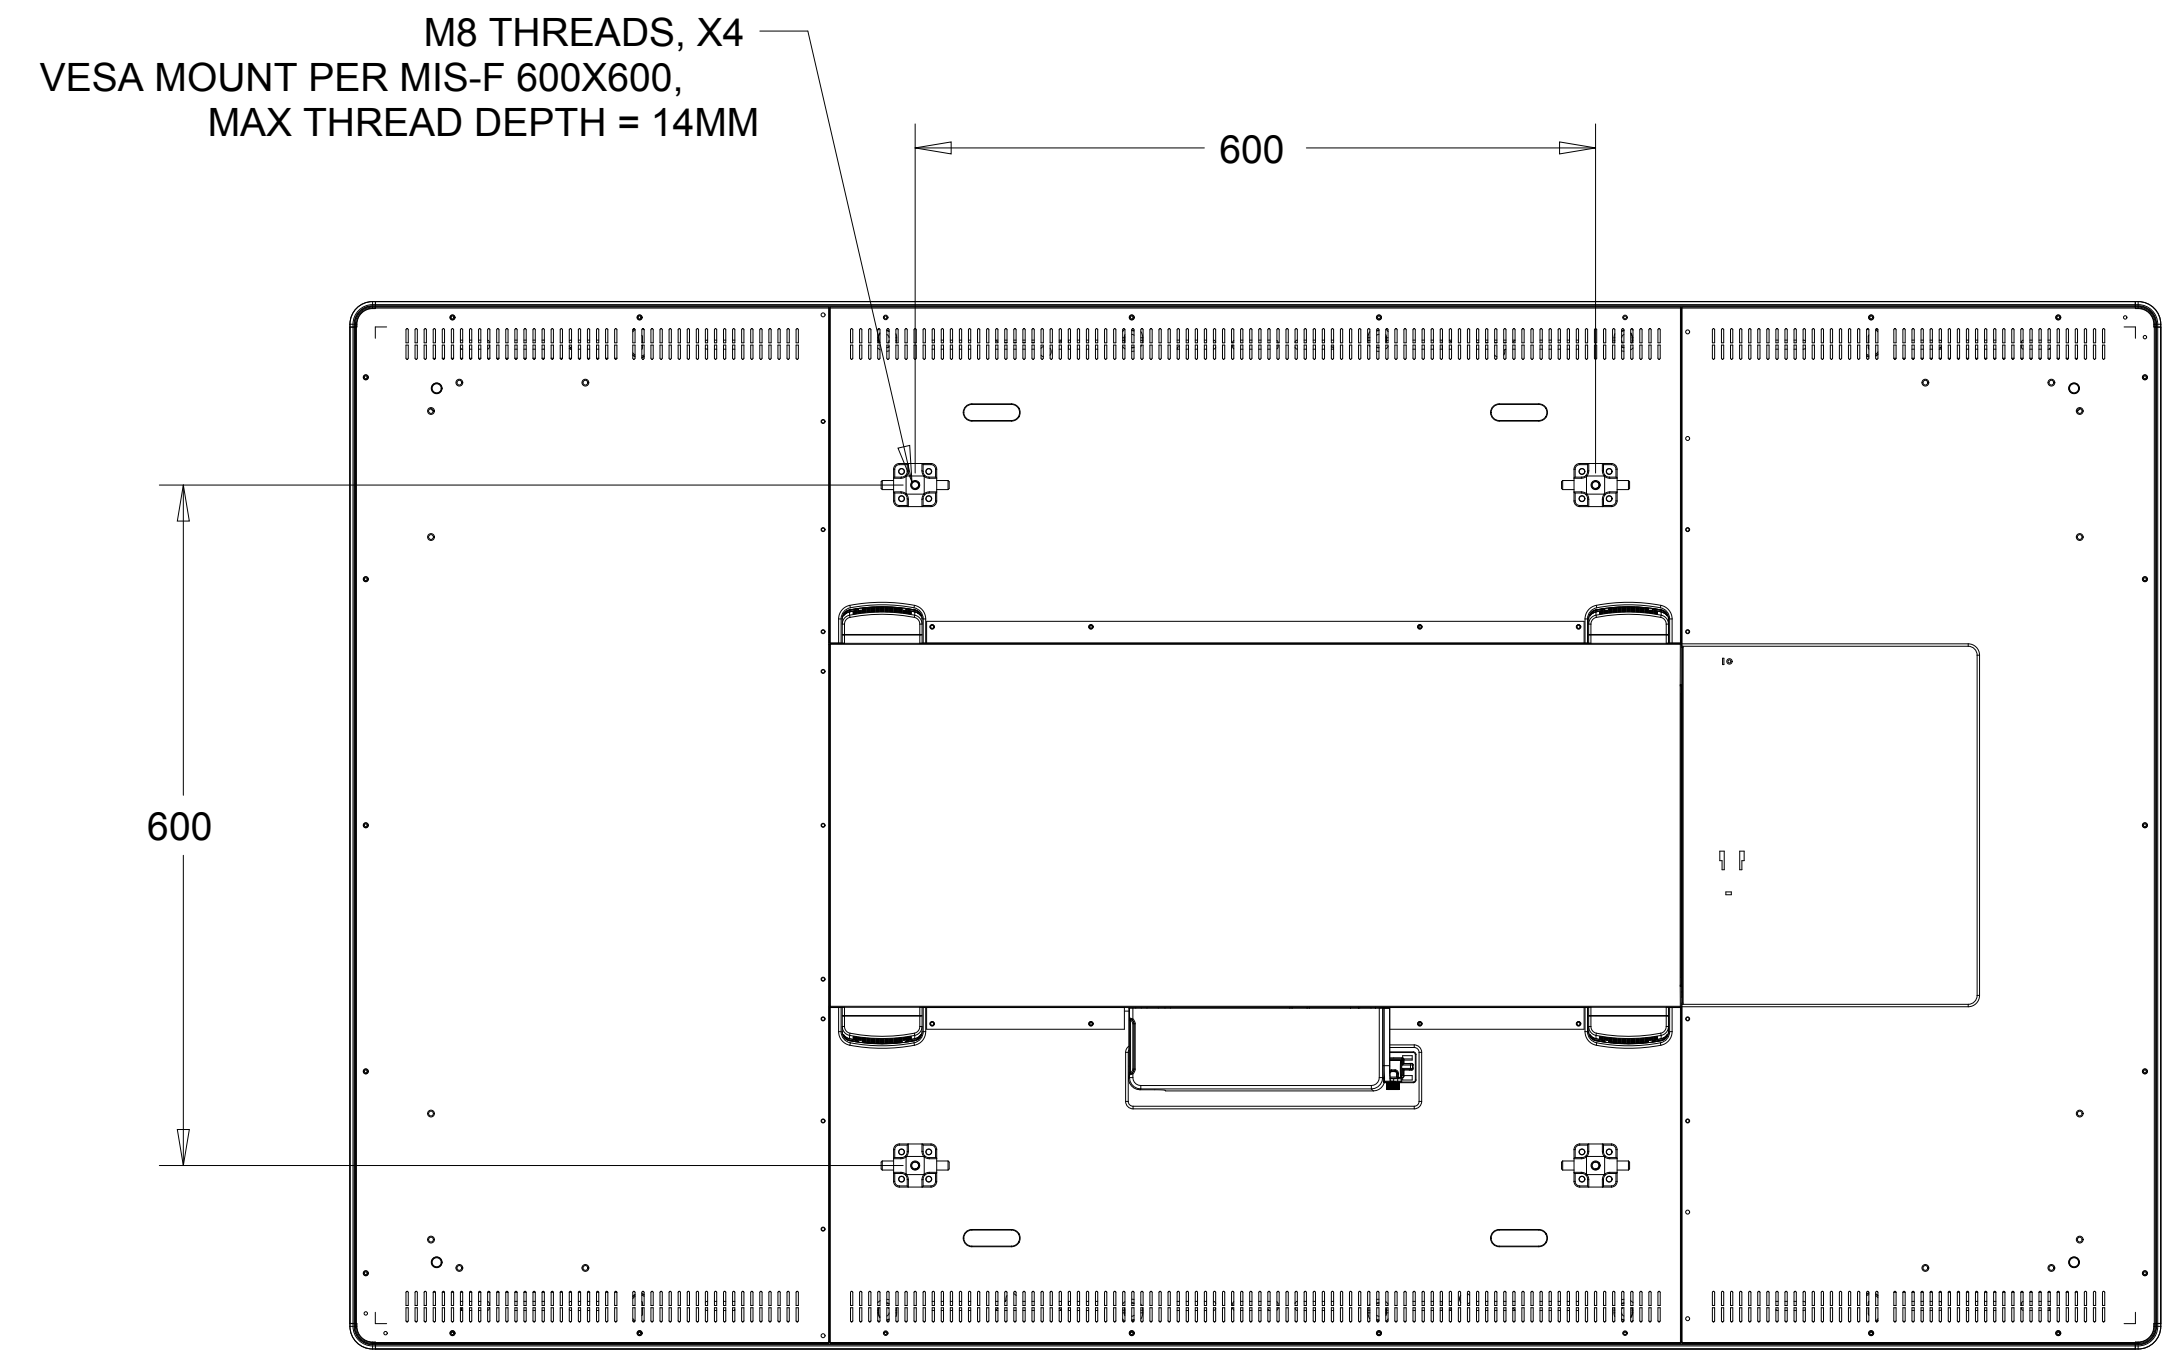

DIMENSIONAL DRAWING: 7001LT

LANDSCAPE ORIENTATION

PORTRAIT ORIENTATION
(COMPUTER MODULE BAY MUST BE ON TOP)

OPTIONAL WALLMOUNT KIT

IR MODEL ONLY: P/N: E248743

OPTIONAL RFID KIT P/N E031451