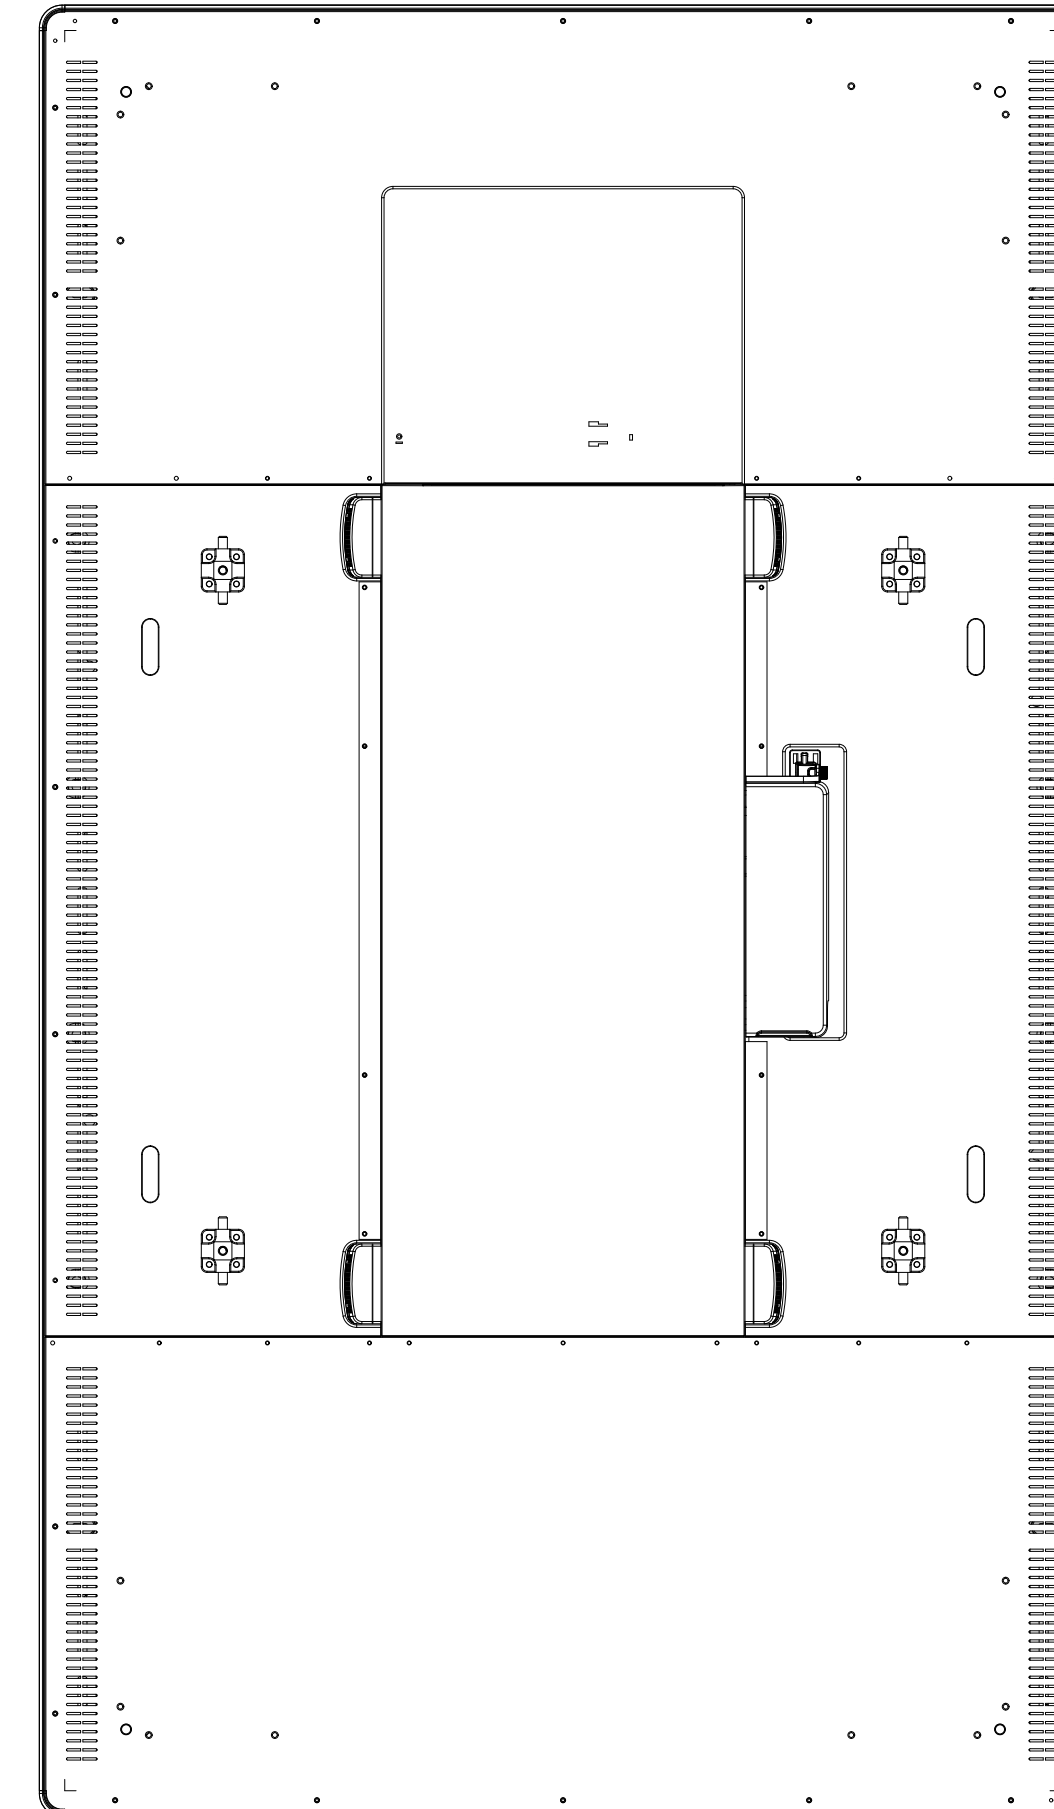

DIMENSIONAL DRAWING: 7001LT

LANDSCAPE ORIENTATION

PORTRAIT ORIENTATION
(COMPUTER MODULE BAY MUST BE ON TOP)

OPTIONAL WALLMOUNT KIT

IR MODEL ONLY: P/N: E248743

OPTIONAL RFID KIT P/N E031451