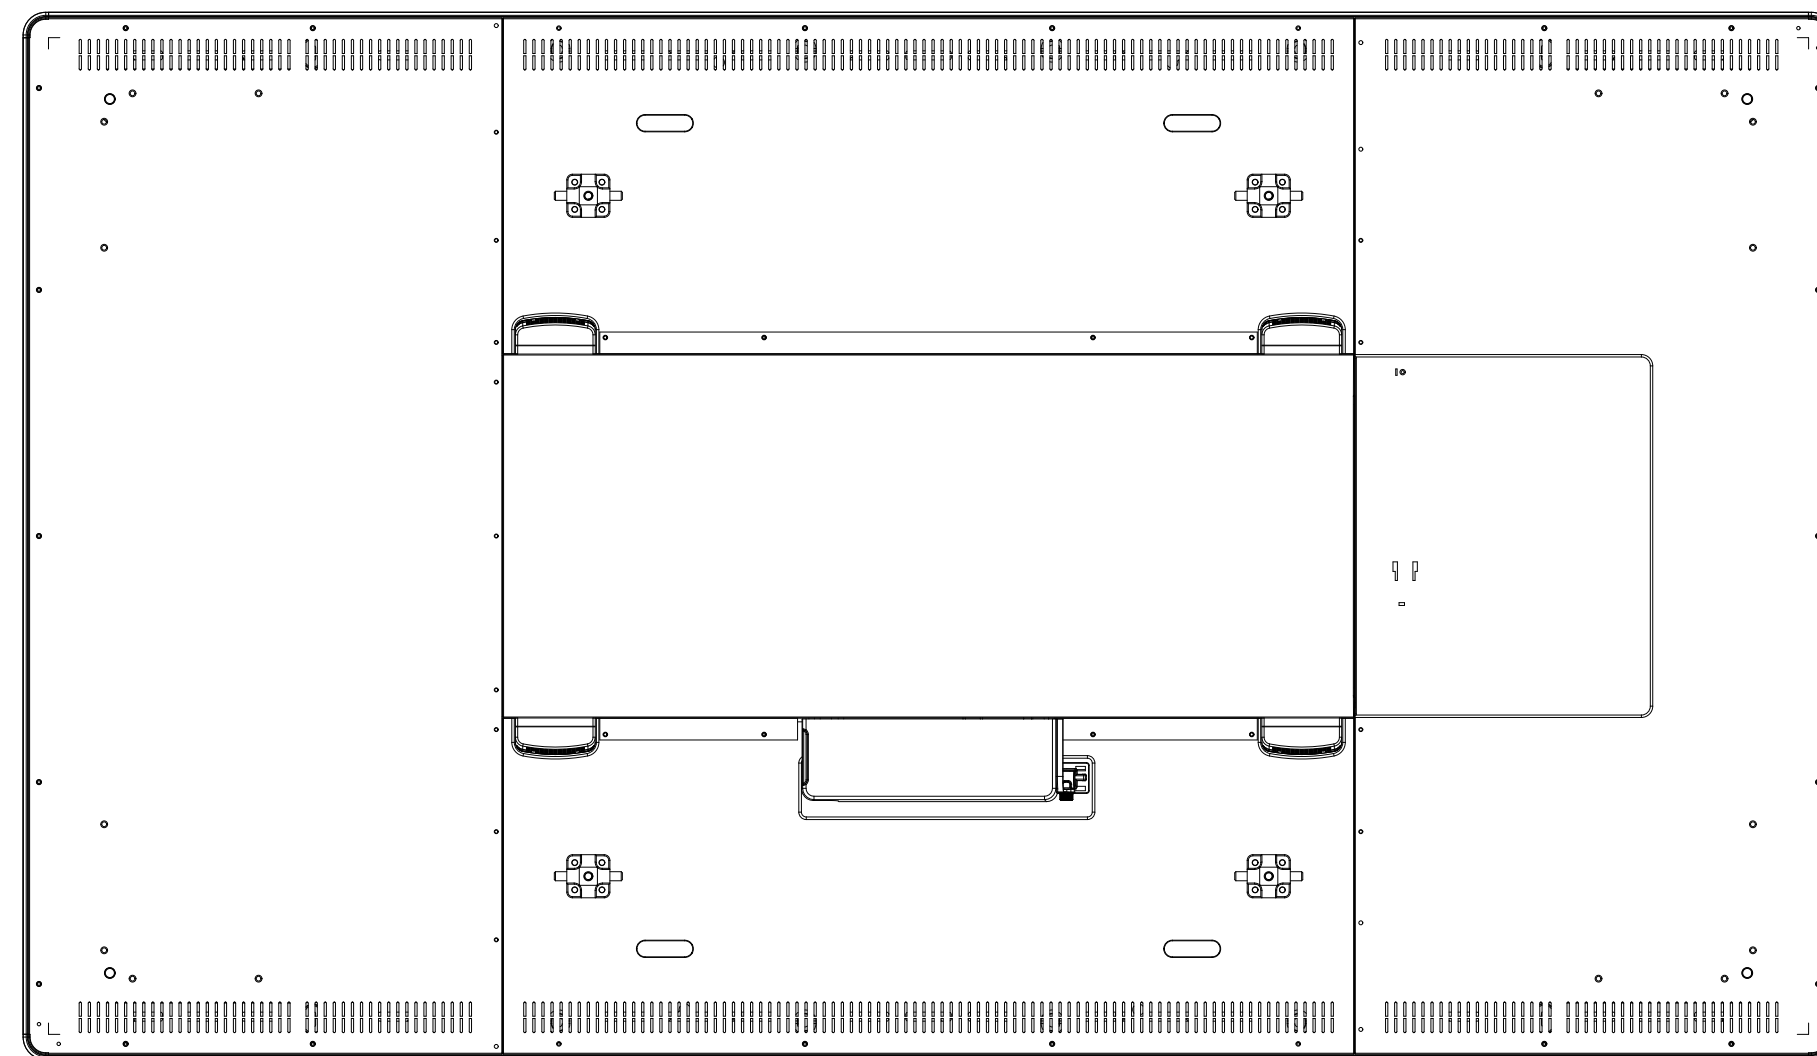

DIMENSIONAL DRAWING: 7001LT

LANDSCAPE ORIENTATION

PORTRAIT ORIENTATION
(COMPUTER MODULE BAY MUST BE ON TOP)

OPTIONAL WALLMOUNT KIT

IR MODEL ONLY: P/N: E248743

OPTIONAL RFID KIT P/N E031451