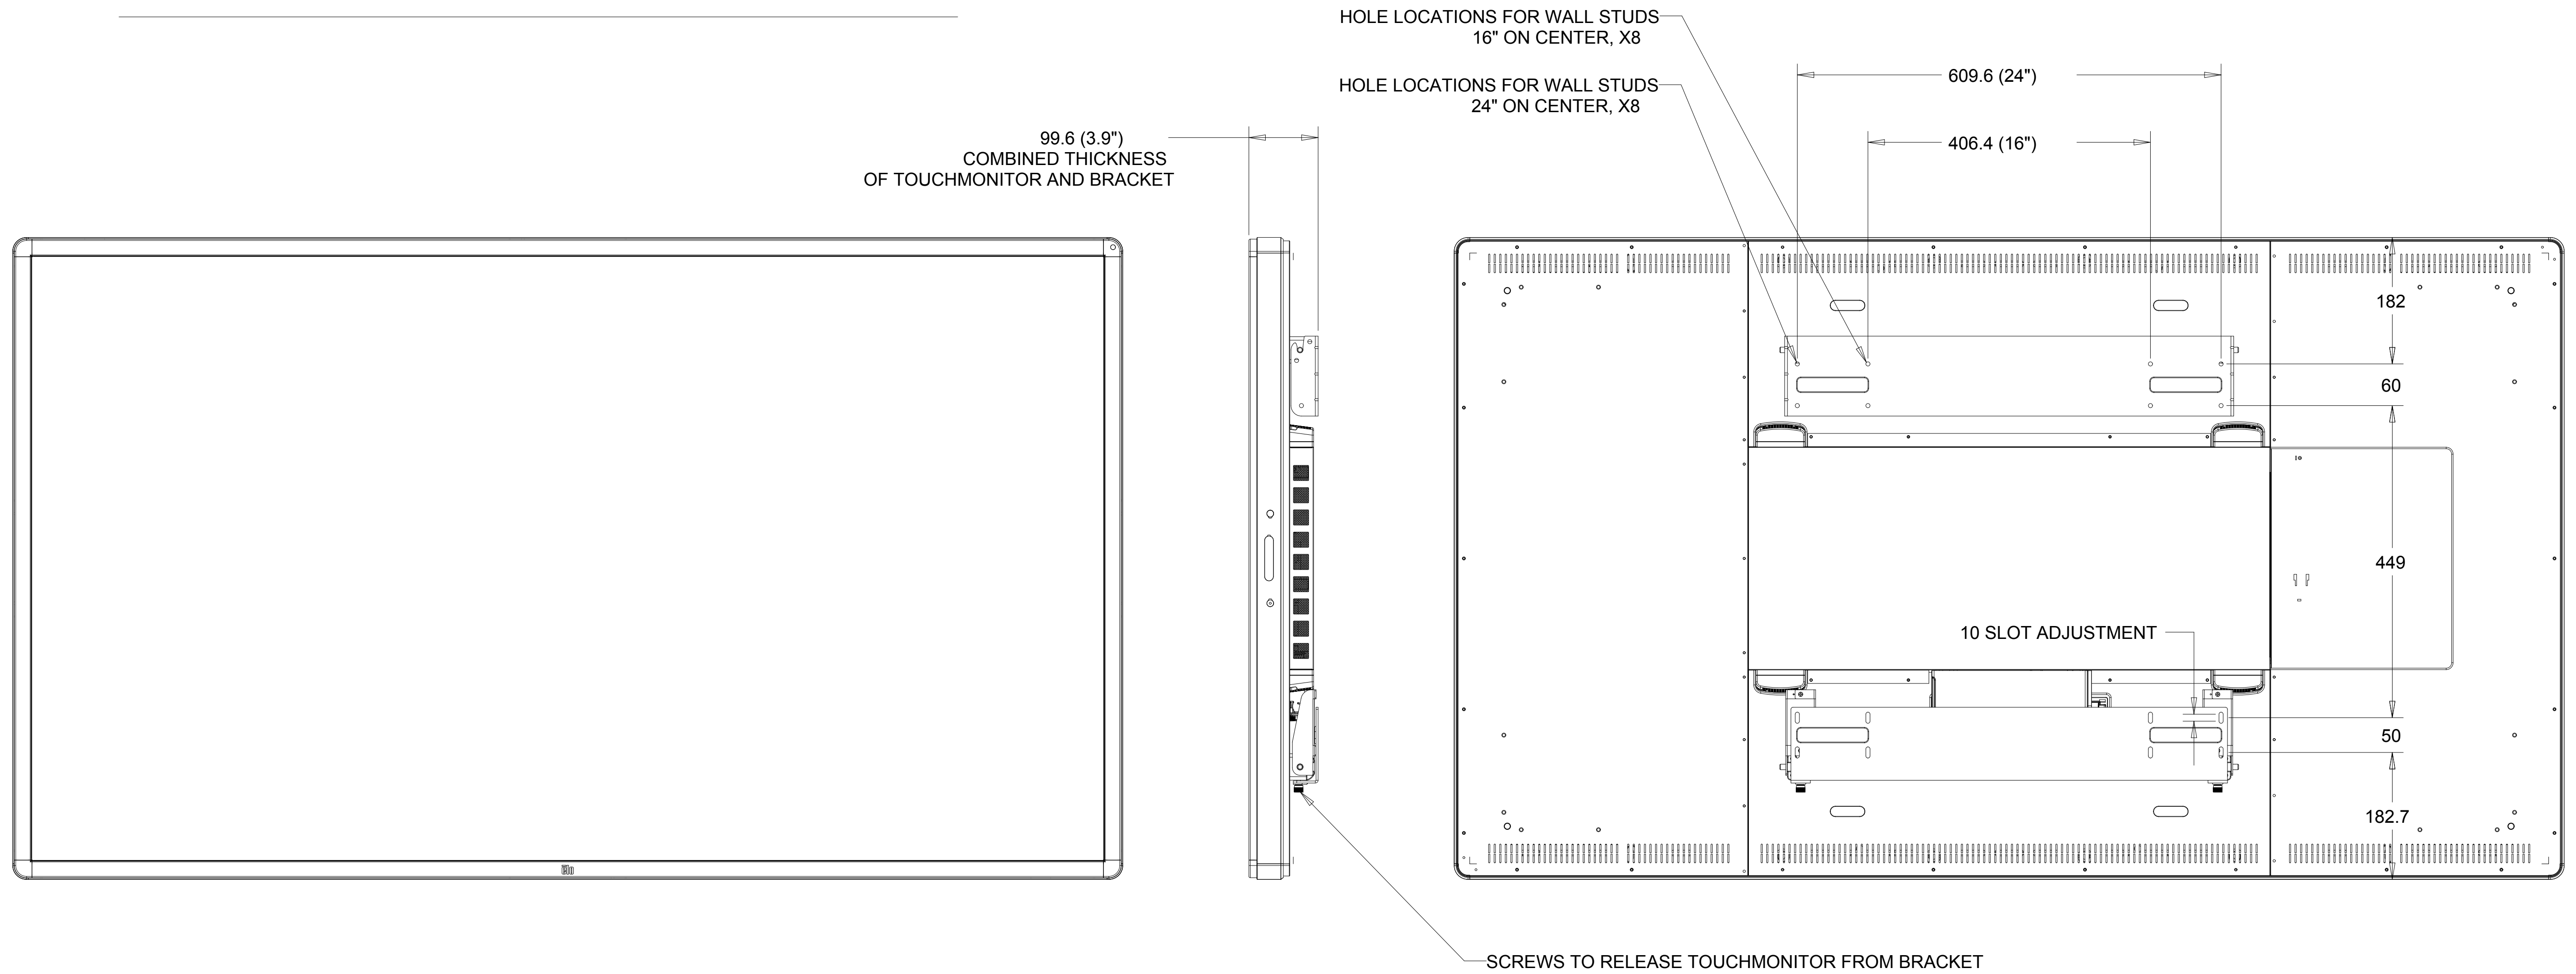

DIMENSIONAL DRAWING: 7001LT

LANDSCAPE ORIENTATION

PORTRAIT ORIENTATION
(COMPUTER MODULE BAY MUST BE ON TOP)

OPTIONAL WALLMOUNT KIT

IR MODEL ONLY: P/N: E248743

OPTIONAL RFID KIT P/N E031451