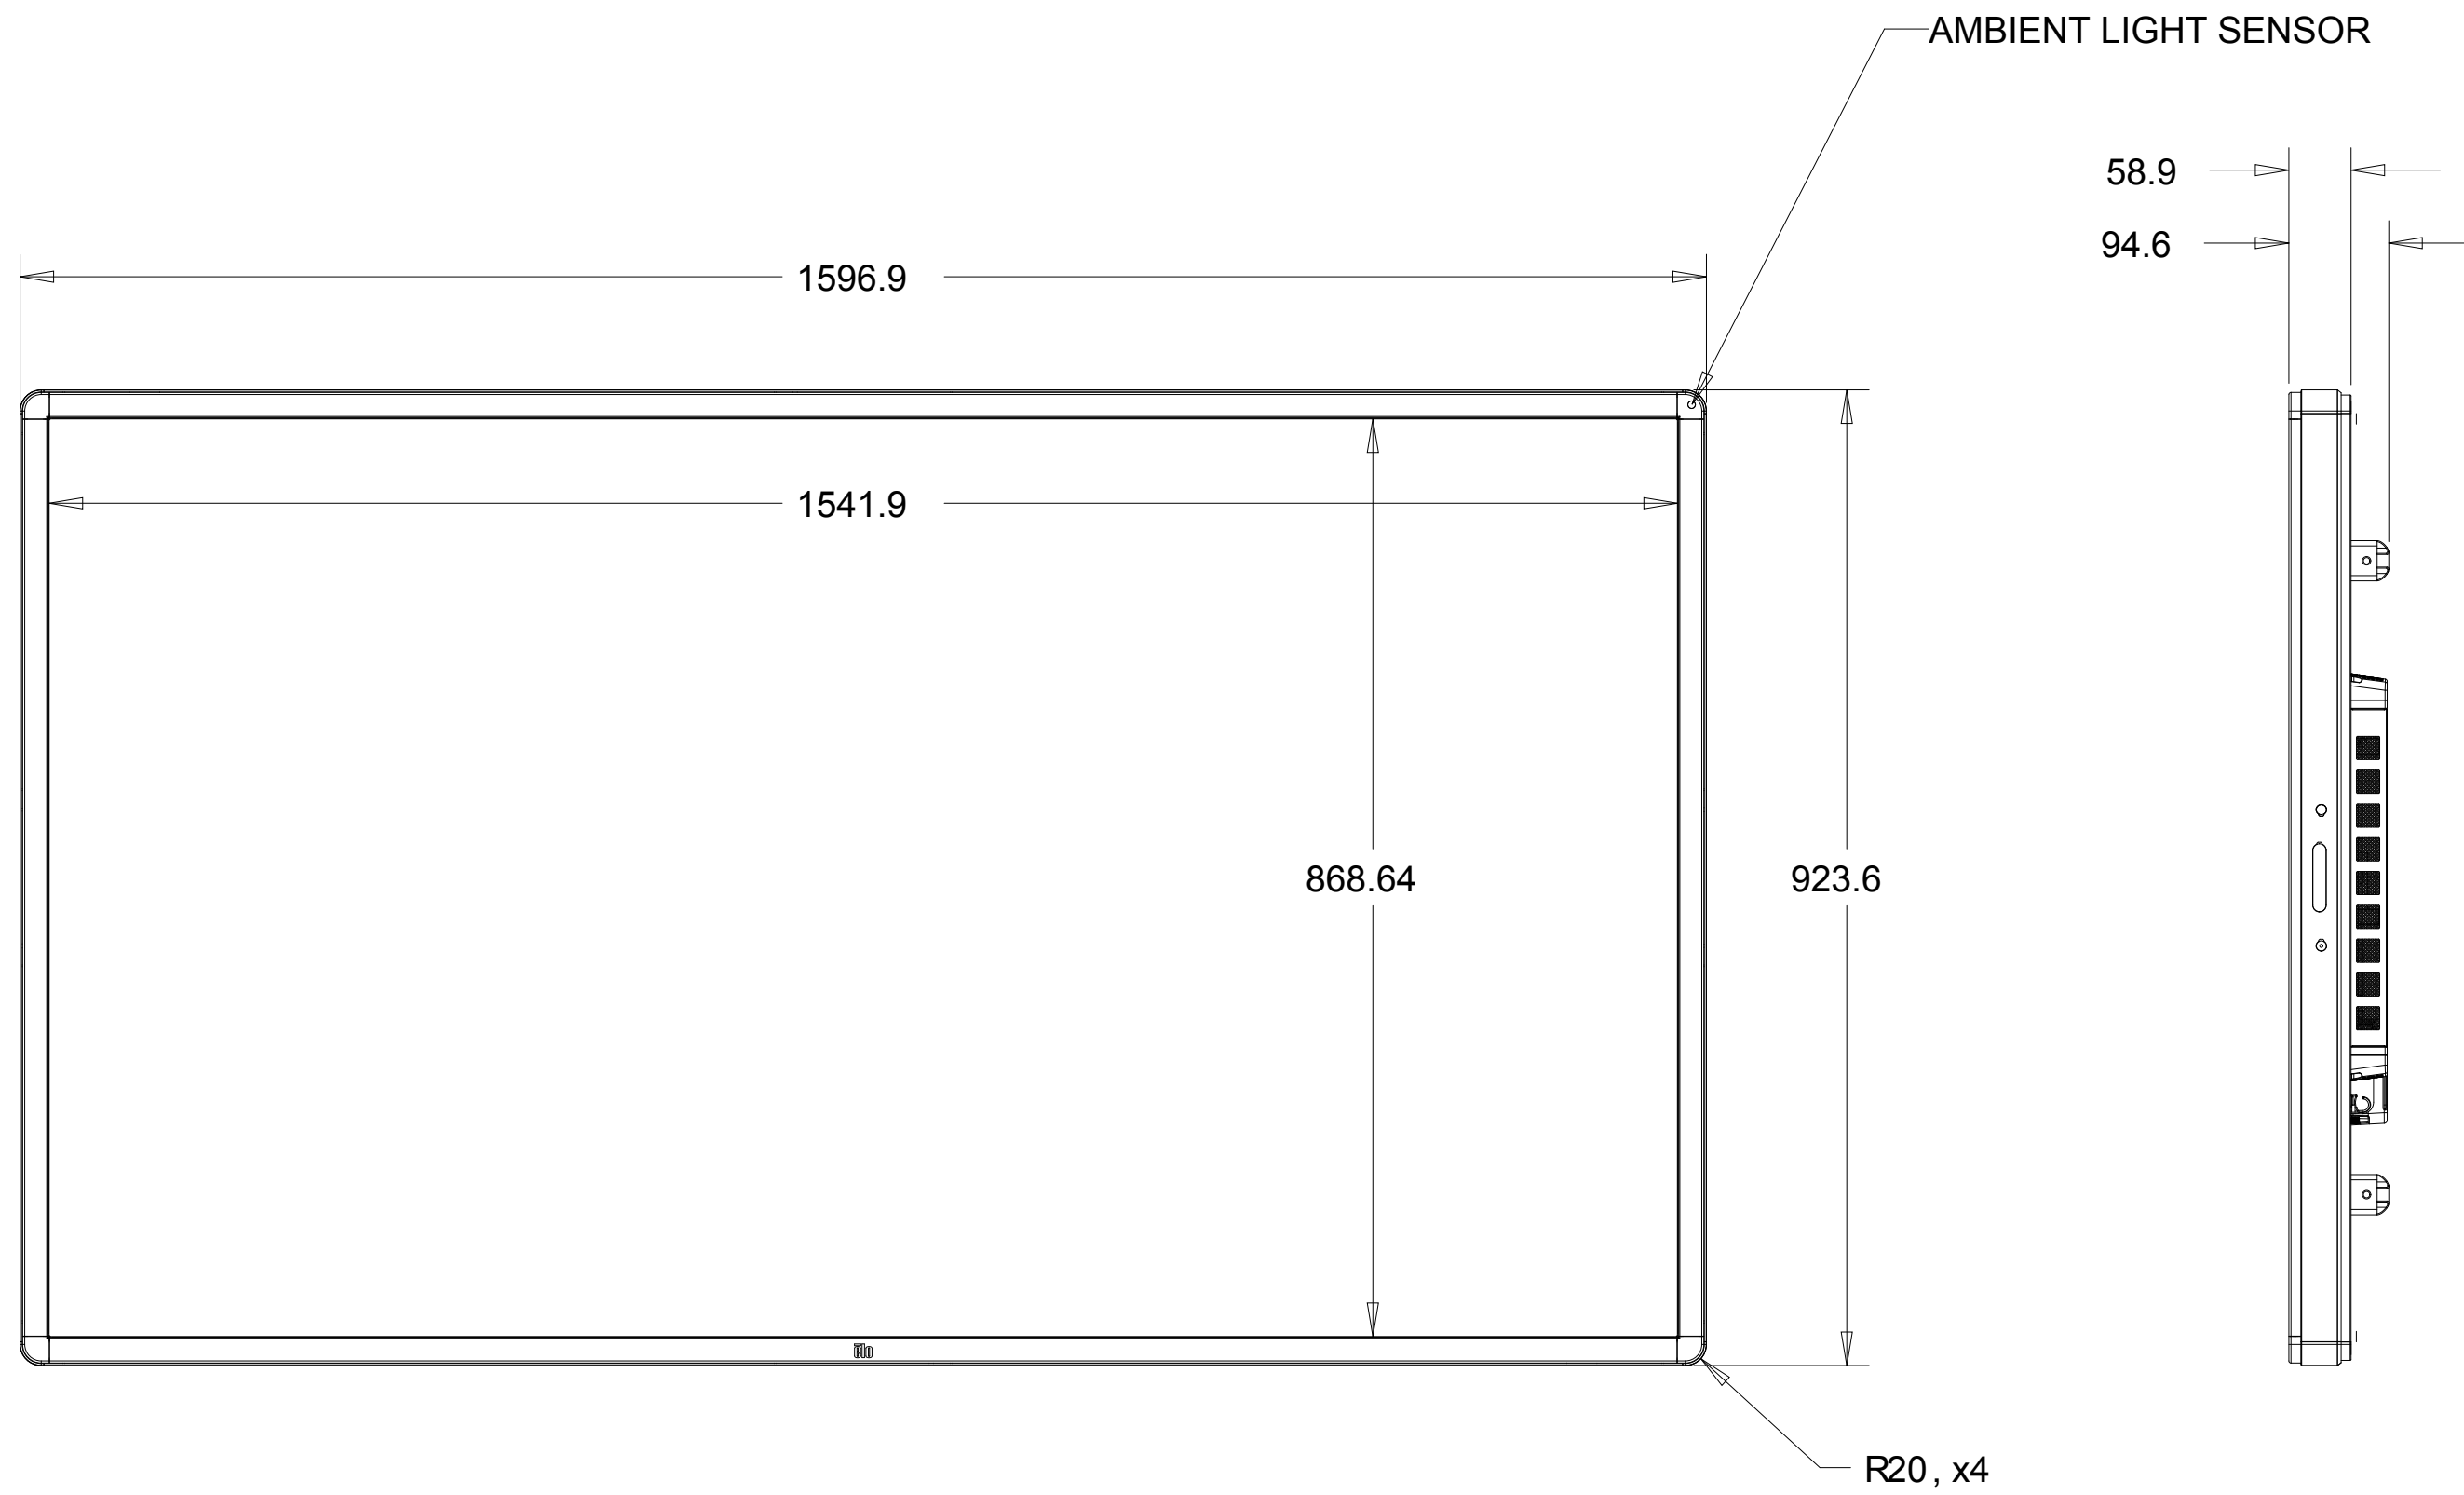

DIMENSIONAL DRAWING: 7001LT

LANDSCAPE ORIENTATION

PORTRAIT ORIENTATION
(COMPUTER MODULE BAY MUST BE ON TOP)

OPTIONAL WALLMOUNT KIT

IR MODEL ONLY: P/N: E248743

OPTIONAL RFID KIT P/N E031451