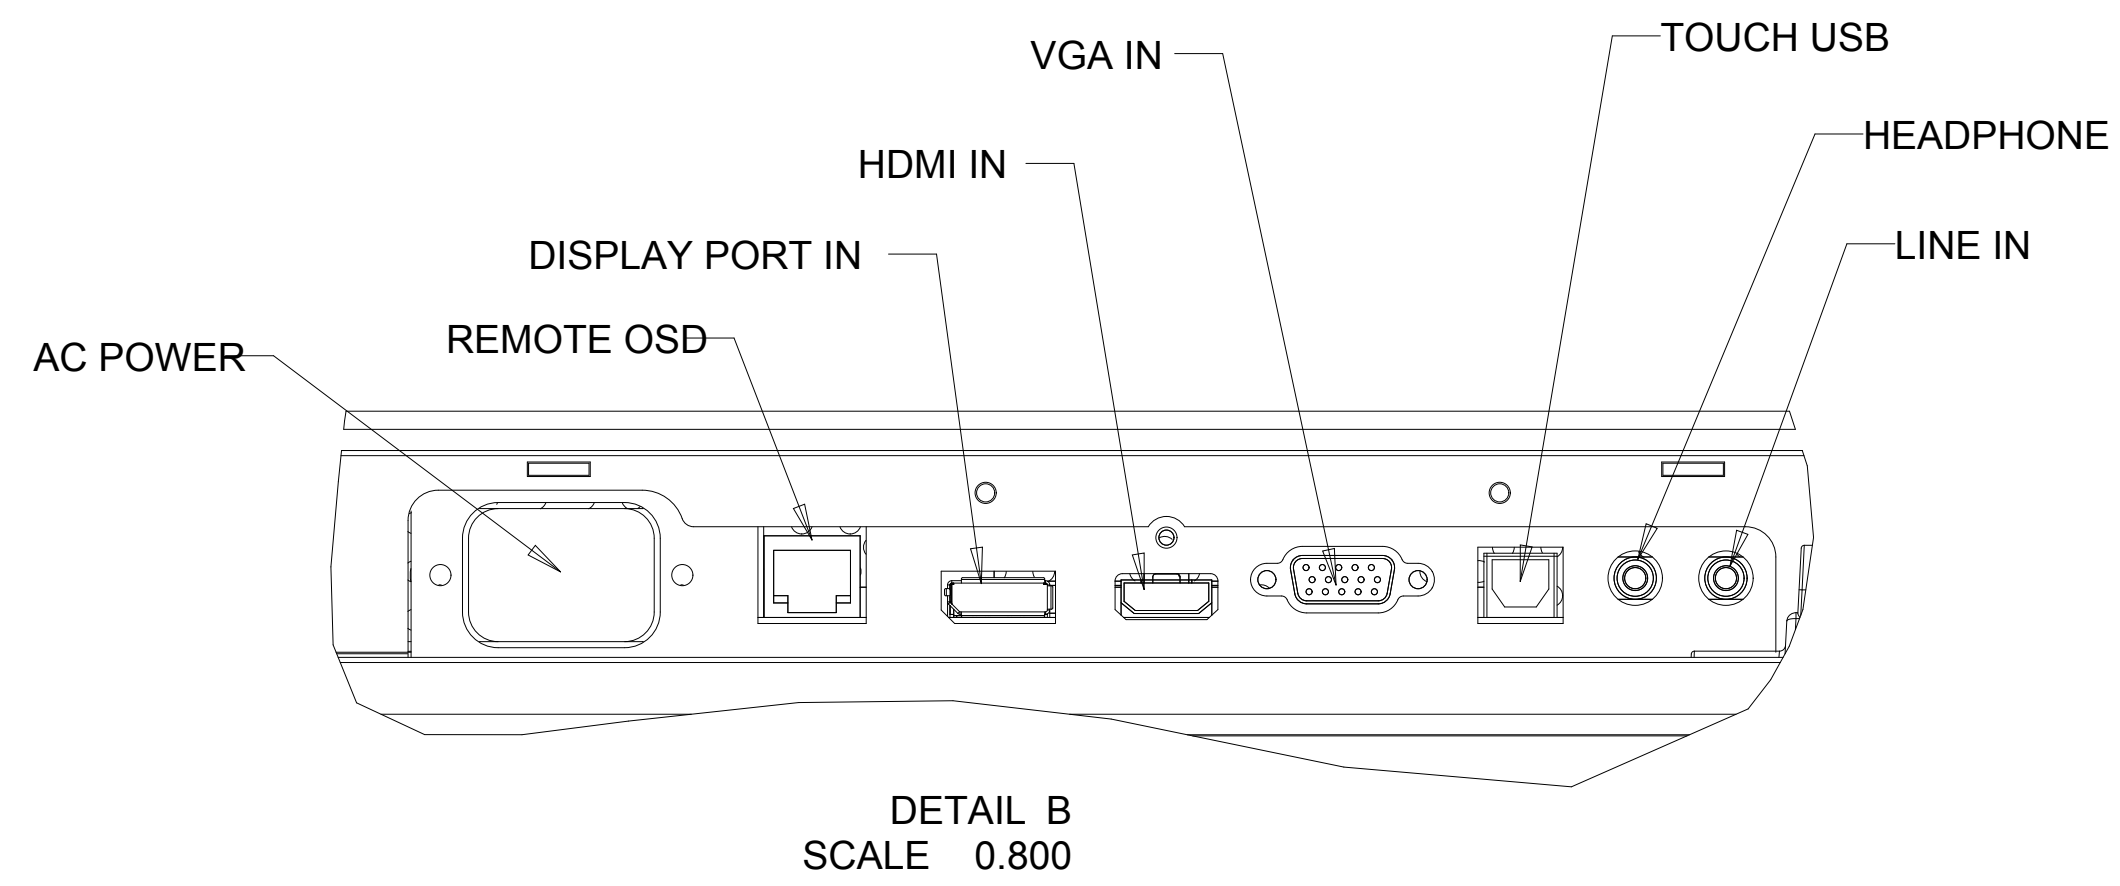

DIMENSIONAL DRAWING: 7001LT

LANDSCAPE ORIENTATION

PORTRAIT ORIENTATION
(COMPUTER MODULE BAY MUST BE ON TOP)

OPTIONAL WALLMOUNT KIT

IR MODEL ONLY: P/N: E248743

OPTIONAL RFID KIT P/N E031451