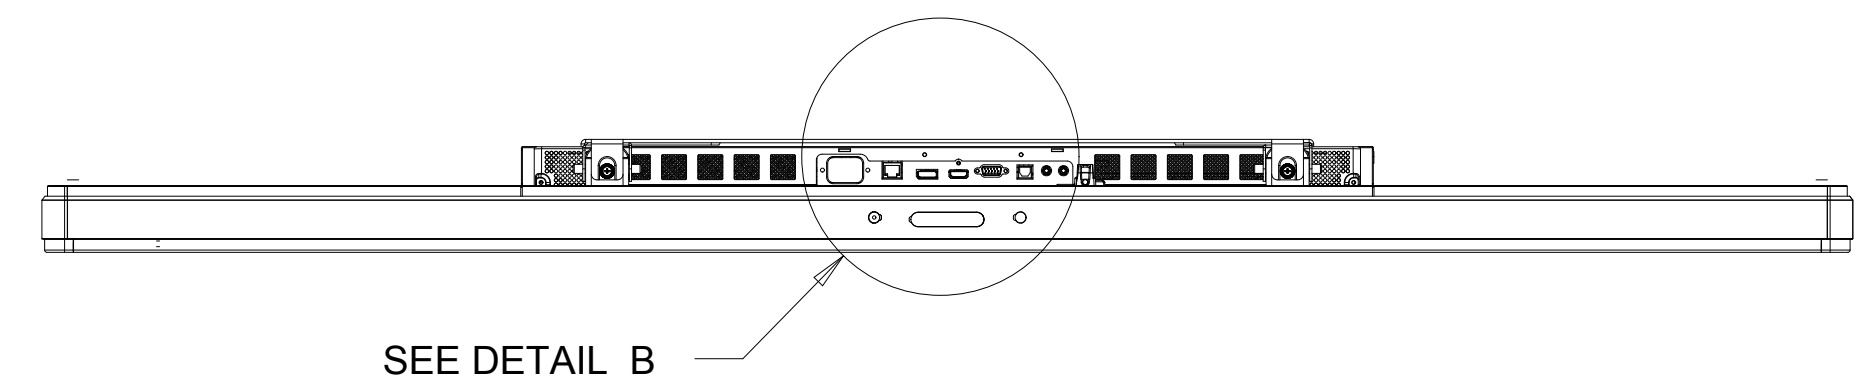

DIMENSIONAL DRAWING: 7001LT

LANDSCAPE ORIENTATION

PORTRAIT ORIENTATION
(COMPUTER MODULE BAY MUST BE ON TOP)

OPTIONAL WALLMOUNT KIT

IR MODEL ONLY: P/N: E248743

OPTIONAL RFID KIT P/N E031451