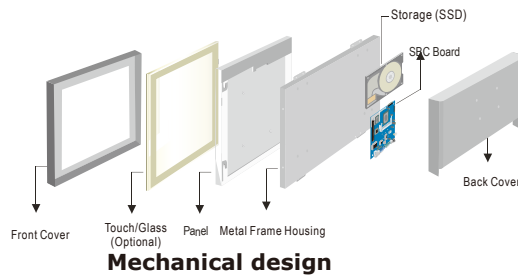

R15IB7T-CHA3WT 15" Panel PC (Intel® Celeron® Bay Trail-M N2930, 1.83 GHz)

Mechanical Design

Chassis

Mechanical design

1. Brightness Adjustment Knob
2. Power On Button
3. Power Reset Button
4. RS-232 Conn.(Optional)
5. Audio Jack
6. DVI (Optional)
7. USB
8. LAN
9. VGA
10. RS-232 Conn.
11. PS/2
12. DC-IN Power Jack

Fully Integrated I/O

SIDE VIEW

FRONT VIEW

BOTTOM VIEW

Dimensions

SIDE VIEW

BACK VIEW

Measurements shown in mm
All Dimensions are ± 0.5 mm

Input / Output :

- Serial Ports : 2 x RS232, 1 x RS232/422/485
- USB Ports : 1 x USB 3.0, 3 x USB 2.0
- Keyboard / Mouse : 2 x PS/2
- Ethernet : 2 x RJ45-10/100/1000 Mbps
- VGA : 1 x VGA (female)
- Audio : Line-out, Line-in, Mic in
- Power : 1 x DC-in Power Jack(+12V) ● Default: RS232

Panel Spec :

- Size/Type : 15" TFT
- Resolutions : 1024x768
- Brightness : 400cd/m (typ.)
- Contrast Ratio : 700 : 1 (typ.)
- Viewing Angle : -80~80(H);-80~60(V)
- Max. Colors : 16.2M / 262K colors

Power Specifications :