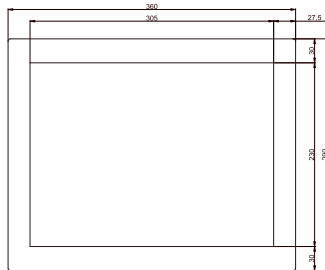

R15IB7T-CHA3WT 15" Panel PC (Intel® Celeron® Bay Trail-M N2930, 1.83 GHz)

Mechanical Design

Chassis

Mechanical design

1. Brightness Adjustment Knob
2. Power On Button
3. Power Reset Button
4. RS-232 Conn.(Optional)
5. Audio Jack
6. DVI (Optional)
7. USB
8. LAN
9. VGA
10. RS-232 Conn.
11. PS/2
12. DC-IN Power Jack

Fully Integrated I/O

SIDE VIEW

FRONT VIEW

BOTTOM VIEW

Dimensions

SIDE VIEW

BACK VIEW

Measurements shown in mm
All Dimensions are ± 0.5 mm

Panel Spec :

- Size/Type : 15" TFT
- Resolutions : 1024x768
- Brightness : 400cd/m (typ.)
- Contrast Ratio : 700 : 1 (typ.)
- Viewing Angle : -80~80(H);-80~60(V)
- Max. Colors : 16.2M / 262K colors

Power Specifications :