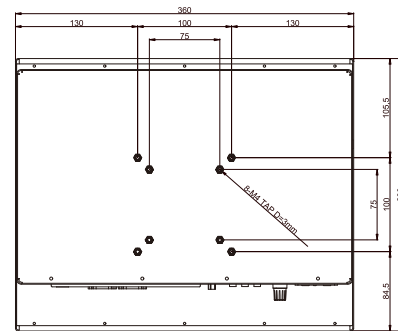

Fully Integrated I/O

SIDE VIEW

FRONT VIEW

BOTTOM VIEW

Dimensions

SIDE VIEW

BACK VIEW

Measurements shown in mm
All Dimensions are ± 0.5 mm

Panel Spec :

- Size/Type : 15" TFT
- Resolutions : 1024x768
- Brightness : 400cd/m (typ.)
- Contrast Ratio : 700 : 1 (typ.)
- Viewing Angle : -80~80(H);-80~60(V)
- Max. Colors : 16.2M / 262K colors

Power Specifications :