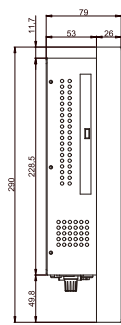

R15IB7T-CHA3WT 15" Panel PC (Intel® Celeron® Bay Trail-M N2930, 1.83 GHz)

Mechanical Design

Chassis

Mechanical design

1. Brightness Adjustment Knob
2. Power On Button
3. Power Reset Button
4. RS-232 Conn.(Optional)
5. Audio Jack
6. DVI (Optional)
7. USB
8. LAN
9. VGA
10. RS-232 Conn.
11. PS/2
12. DC-IN Power Jack

Fully Integrated I/O

SIDE VIEW

FRONT VIEW

BOTTOM VIEW

Dimensions

SIDE VIEW

BACK VIEW

Measurements shown in mm
All Dimensions are ± 0.5 mm

Input / Output :

- Serial Ports : 2 x RS232, 1 x RS232/422/485
- USB Ports : 1 x USB 3.0, 3 x USB 2.0
- Keyboard / Mouse : 2 x PS/2
- Ethernet : 2 x RJ45-10/100/1000 Mbps
- VGA : 1 x VGA (female)
- Audio : Line-out, Line-in, Mic in
- Power : 1 x DC-in Power Jack(+12V) ● Default: RS232

Panel Spec :

- Size/Type : 15" TFT
- Resolutions : 1024x768
- Brightness : 400cd/m (typ.)
- Contrast Ratio : 700 : 1 (typ.)
- Viewing Angle : -80~80(H);-80~60(V)
- Max. Colors : 16.2M / 262K colors

Power Specifications :