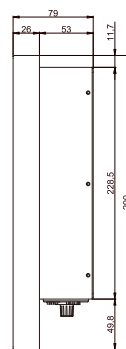

R15IB7T-CHA3WT 15" Panel PC (Intel® Celeron® Bay Trail-M N2930, 1.83 GHz)

Mechanical Design

Chassis

Mechanical design

1. Brightness Adjustment Knob
2. Power On Button
3. Power Reset Button
4. RS-232 Conn.(Optional)
5. Audio Jack
6. DVI (Optional)
7. USB
8. LAN
9. VGA
10. RS-232 Conn.
11. PS/2
12. DC-IN Power Jack

Fully Integrated I/O

SIDE VIEW

FRONT VIEW

BOTTOM VIEW

Dimensions

SIDE VIEW

BACK VIEW

Measurements shown in mm
All Dimensions are ± 0.5 mm

* Note: this is a simplified drawing and some components are not marked in detail. Please contact our sales representative if you need further product information.

Specifications

System :

- CPU : Intel® Celeron® Bay Trail-M N2930, 1.83 GHz
- Memory Slot : SODIMM DDR3L 1600/1333, max. 8GB
- System Chipset : Intel Atom SoC Integrated
- IDE/SATA : 1 x SATA II
- LAN : Intel I210-AT GbE LAN x 2
- Audio Codec : Realtek ALC886 HD Audio Codec
- Storage : mSATA SSD 64GB (Default)

Panel Spec :

- Size/Type : 15" TFT
- Resolutions : 1024x768
- Brightness : 400cd/m (typ.)
- Contrast Ratio : 700 : 1 (typ.)
- Viewing Angle : -80~80(H);-80~60(V)
- Max. Colors : 16.2M / 262K colors

Power Specifications :