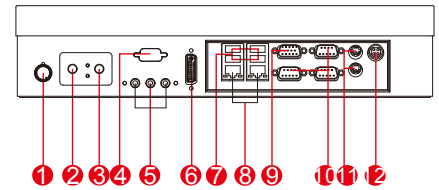

R15IB7T-CHA3WT 15" Panel PC (Intel® Celeron® Bay Trail-M N2930, 1.83 GHz)

Mechanical Design

Chassis

Mechanical design

1. Brightness Adjustment Knob
2. Power On Button
3. Power Reset Button
4. RS-232 Conn.(Optional)
5. Audio Jack
6. DVI (Optional)
7. USB
8. LAN
9. VGA
10. RS-232 Conn.
11. PS/2
12. DC-IN Power Jack

Fully Integrated I/O

SIDE VIEW

FRONT VIEW

BOTTOM VIEW

Dimensions

SIDE VIEW

BACK VIEW

Measurements shown in mm
All Dimensions are ± 0.5 mm

Input / Output :

- Serial Ports : 2 x RS232, 1 x RS232/422/485
- USB Ports : 1 x USB 3.0, 3 x USB 2.0
- Keyboard / Mouse : 2 x PS/2
- Ethernet : 2 x RJ45-10/100/1000 Mbps
- VGA : 1 x VGA (female)
- Audio : Line-out, Line-in, Mic in
- Power : 1 x DC-in Power Jack(+12V) ● Default: RS232

Panel Spec :

- Size/Type : 15" TFT
- Resolutions : 1024x768
- Brightness : 400cd/m (typ.)
- Contrast Ratio : 700 : 1 (typ.)
- Viewing Angle : -80~80(H);-80~60(V)
- Max. Colors : 16.2M / 262K colors

Power Specifications :