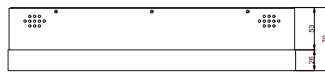

R15IB7T-CHA3WT 15" Panel PC (Intel® Celeron® Bay Trail-M N2930, 1.83 GHz)

Mechanical Design

Chassis

Mechanical design

1. Brightness Adjustment Knob
2. Power On Button
3. Power Reset Button
4. RS-232 Conn.(Optional)
5. Audio Jack
6. DVI (Optional)
7. USB
8. LAN
9. VGA
10. RS-232 Conn.
11. PS/2
12. DC-IN Power Jack

Fully Integrated I/O

SIDE VIEW

FRONT VIEW

BOTTOM VIEW

Dimensions

SIDE VIEW

BACK VIEW

Measurements shown in mm
All Dimensions are ± 0.5 mm

Panel Spec :

- Size/Type : 15" TFT
- Resolutions : 1024x768
- Brightness : 400cd/m (typ.)
- Contrast Ratio : 700 : 1 (typ.)
- Viewing Angle : -80~80(H);-80~60(V)
- Max. Colors : 16.2M / 262K colors

Power Specifications :