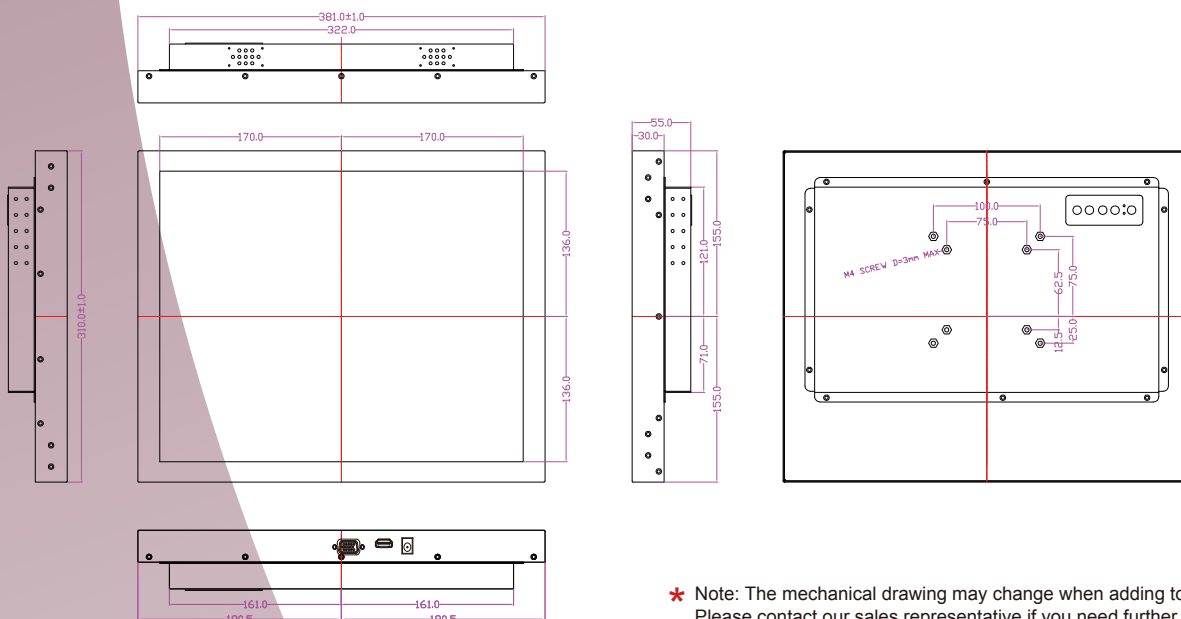

Wide Temperature Range LCD

17"

Specifications

Model Name	R17L500-CHA1WT
Panel Size	17"
Active Display Area(mm)	337.9(H)x270.3(V)
Resolution	1280 x 1024
Brightness(cd/m2)	350 (Typical)
Contrast Ratio	1000:1 (Typical)
Viewing Angles(CR>=10 L/R/U/D)	-85~85(H) ; -80~80(V)
Display Colors	16.2M (6 bits/color)
Standard Input Signal	1 x VGA (D-sub 15) 1 x HDMI (Type-A)
Touch Screen(Optional-1)	Resistive Touch Protective Glass
Touch Screen(Optional-2)*	SAW Touch (Surface Acoustic Wave)
Touch Interface	USB / S232
Audio / Speakers (Optional)*	Audio line in (3.5mm) + Speaker x2
OSD	5 Keys: -, +, Power, Esc, Enter
Power Input	12V DC input (2.5ψ) with external AC-DC Adapter (100V~240V)
Power Consumption	35W typical, Normal operation
Operating temperature	-20~60°C
Storage Temperature	-25~65°C
Accessories	Power AC-DC Adapter(100V~240V) VGA cable (1.8m) HDMI cable (2m)

1. VGA
2. HDMI
3. DC input

I/O Optional	
Optional 1*	1 x VGA (D-sub 15) 1 x HDMI (Type-A) 1 x DVI-D
Optional 2*	1 x VGA (D-sub 15) 1 x DVI-D 1 x S-Video 1 x Composite

Mechanical Drawing

* Note: The mechanical drawing may change when adding touch screen. Please contact our sales representative if you need further product information.