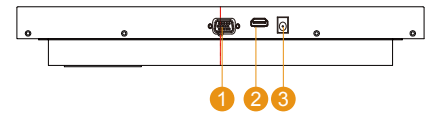

Wide Temperature Range LCD

17"

Specifications

Model Name	R17L500-CHA1WT
Panel Size	17"
Active Display Area(mm)	337.9(H)x270.3(V)
Resolution	1280 x 1024
Brightness(cd/m2)	350 (Typical)
Contrast Ratio	1000:1 (Typical)
Viewing Angles(CR>=10 L/R/U/D)	-85~85(H) ; -80~80(V)
Display Colors	16.2M (6 bits/color)
Standard Input Signal	1 x VGA (D-sub 15) 1 x HDMI (Type-A)
Touch Screen(Optional-1)	Resistive Touch Protective Glass
Touch Screen(Optional-2)*	SAW Touch (Surface Acoustic Wave)
Touch Interface	USB / S232
Audio / Speakers (Optional)*	Audio line in (3.5mm) + Speaker x2
OSD	5 Keys: -, +, Power, Esc, Enter
Power Input	12V DC input (2.5ψ) with external AC-DC Adapter (100V~240V)
Power Consumption	35W typical, Normal operation
Operating temperature	-20~60°C
Storage Temperature	-25~65°C
Accessories	Power AC-DC Adapter(100V~240V) VGA cable (1.8m) HDMI cable (2m)

1. VGA
2. HDMI
3. DC input

I/O Optional	
Optional 1*	1 x VGA (D-sub 15) 1 x HDMI (Type-A) 1 x DVI-D
Optional 2*	1 x VGA (D-sub 15) 1 x DVI-D 1 x S-Video 1 x Composite

Mechanical Drawing

* Note: The mechanical drawing may change when adding touch screen. Please contact our sales representative if you need further product information.