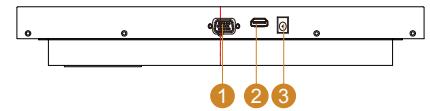

Wide Temperature Range LCD

17"

Specifications

Model Name	S17L500-IPA1WT
Panel Size	17"
Active Display Area(mm)	337.9(H)x270.3(V)
Resolution	1280 x 1024
Brightness(cd/m2)	350 (Typical)
Contrast Ratio	1000:1 (Typical)
Viewing Angles(CR>=10 L/R/U/D)	-85~85(H) ; -80~80(V)
Display Colors	16.2M (6 bits/color)
Standard Input Signal	1 x VGA (D-sub 15) 1 x HDMI (Type-A)
Touch Screen(Optional-1)	Resistive Touch Protective Glass
Touch Screen(Optional-2)*	SAW Touch (Surface Acoustic Wave)
Touch Interface	USB / S232
Audio / Speakers (Optional)*	Audio line in (3.5mm) + Speaker x2
OSD	5 Keys: -, +, Power, Esc, Enter
Power Input	12V DC input (2.5ψ) with external AC-DC Adapter (100V~240V)
Power Consumption	35W typical, Normal operation
Operating temperature	-20~60°C
Storage Temperature	-25~65°C
Accessories	Power AC-DC Adapter(100V~240V) VGA cable (1.8m) HDMI cable (2m)

1. VGA
2. HDMI
3. DC input

I/O Optional	
Optional 1*	1 x VGA (D-sub 15) 1 x HDMI (Type-A) 1 x DVI-D
Optional 2*	1 x VGA (D-sub 15) 1 x DVI-D 1 x S-Video 1 x Composite

Mechanical Drawing

UNIT:mm

* Note: The mechanical drawing may change when adding touch screen. Please contact our sales representative if you need further product information.