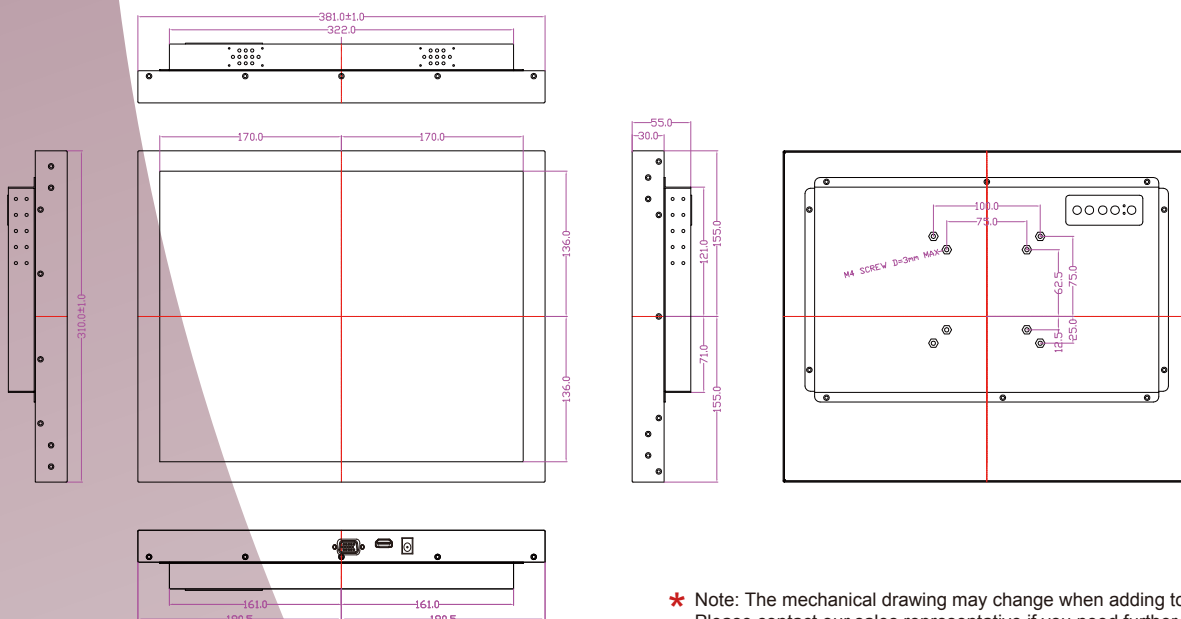

Wide Temperature Range LCD

17"

Specifications

Model Name	S17L500-IPA1WT
Panel Size	17"
Active Display Area(mm)	337.9(H)x270.3(V)
Resolution	1280 x 1024
Brightness(cd/m2)	350 (Typical)
Contrast Ratio	1000:1 (Typical)
Viewing Angles(CR>=10 L/R/U/D)	-85~85(H) ; -80~80(V)
Display Colors	16.2M (6 bits/color)
Standard Input Signal	1 x VGA (D-sub 15) 1 x HDMI (Type-A)
Touch Screen(Optional-1)	Resistive Touch Protective Glass
Touch Screen(Optional-2)*	SAW Touch (Surface Acoustic Wave)
Touch Interface	USB / S232
Audio / Speakers (Optional)*	Audio line in (3.5mm) + Speaker x2
OSD	5 Keys: -, +, Power, Esc, Enter
Power Input	12V DC input (2.5ψ) with external AC-DC Adapter (100V~240V)
Power Consumption	35W typical, Normal operation
Operating temperature	-20~60°C
Storage Temperature	-25~65°C
Accessories	Power AC-DC Adapter(100V~240V) VGA cable (1.8m) HDMI cable (2m)

1. VGA
2. HDMI
3. DC input

I/O Optional	
Optional 1*	1 x VGA (D-sub 15) 1 x HDMI (Type-A) 1 x DVI-D
Optional 2*	1 x VGA (D-sub 15) 1 x DVI-D 1 x S-Video 1 x Composite

Mechanical Drawing

UNIT:mm

* Note: The mechanical drawing may change when adding touch screen. Please contact our sales representative if you need further product information.