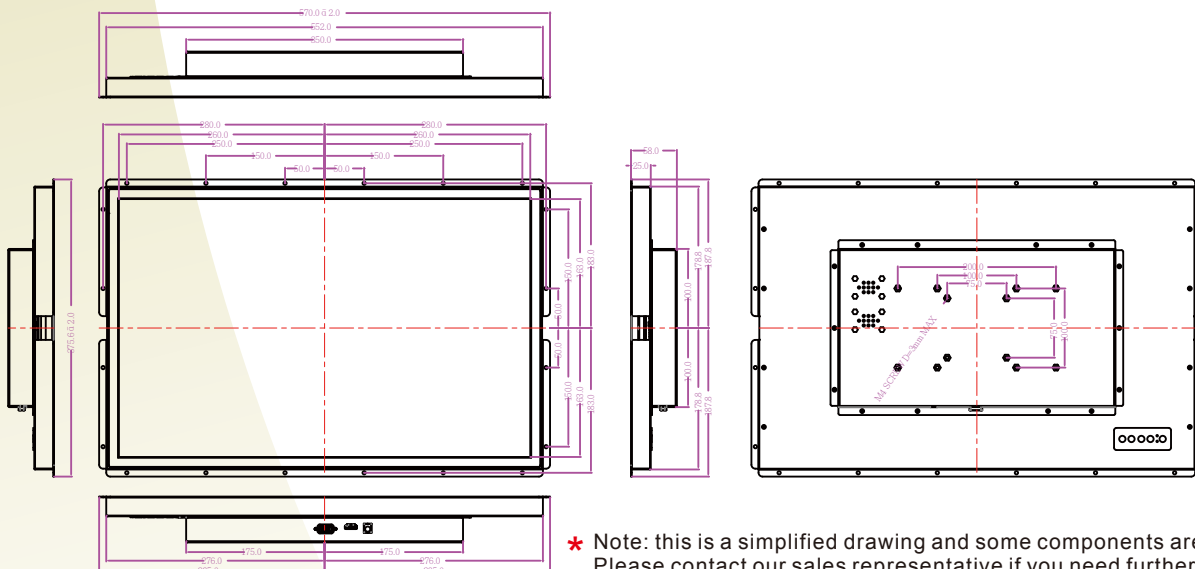

Open Frame

Open Frame LCD

24"(16:10)

Specifications

Model Name	W24L100-OFS1 (Standard)
Viewable Size Image	24" (16:10)
Number of Pixels	1920 x 1200
Brightness(cd/m)	300
Active Display Area(mm)	518.4 (H) x 324.0 (V)
Pixel Pitch(mm)	0.270 (H) x 0.270 (V)
Contrast Ratio	1000:1(typ.)
Display Color	16.7M (8bit/colors)
Viewing Angle(CR>=10)	-89~89 (H); -89~89(V)
Standard Input Signal	1 x VGA (D-sub 15) 1 x HDMI (Type-A)
Touch Screen(Optional-1)	Resistive Touch Protective Glass
Touch Interface	USB / RS232
Audio / Speakers (Optional)*	Audio line in (3.5mm) + Speaker x 2
OSD	5 Keys: -, +, Power, Esc, Enter
Power Input	12V DC input (2.5ψ) with external AC-DC Adapter (100V~240V)
Power Consumption	40W typical, Normal operation
Operating temperature	0~50°C
Storage Temperature	-10~60°C
Accessories	Power AC-DC Adapter (100V~240V) VGA cable (1.8m) HDMI cable (2m)

*Outside dimension and I/O will be different from standard

1. VGA
2. HDMI
3. DC Input

I/O Optional	
Optional 1*	1 x VGA (D-sub 15) 1 x HDMI (Type-A) 1 x DVI-D
Optional 2*	1 x VGA (D-sub 15) 1 x DVI-D 1 x S-Video 1 x Composite

Mechanical Drawing : Without Touch

UNIT:mm