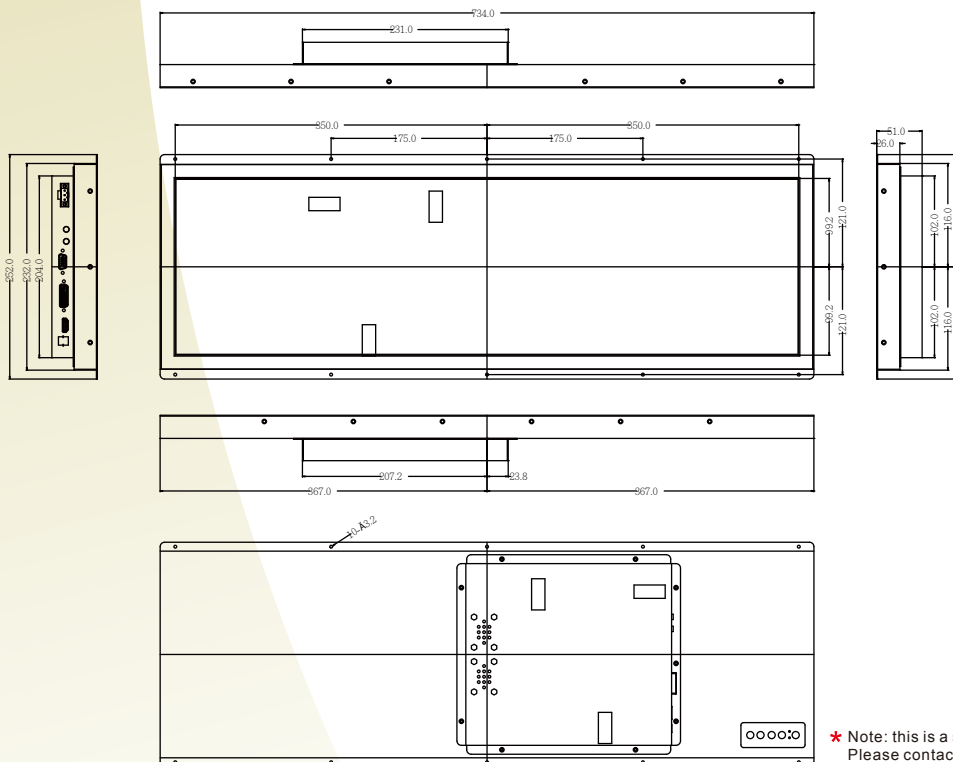

## Bar-Type Open Frame LCD

28.6"

### Specifications

RoHS  
COMPLIANT  
2011/65/EU

Model Name	W28L100-OFA2
Panel Size	28.6"
Active Display Area(mm)	698.4(H) x 196.4 (V)
Resolution	1920x540
Contrast Ratio	1000:1 (Typical)
Display Color	16.7M
Brightness(cd/m2)	1000 (Typical)
Viewing Angle(CR>=10)	-89~89(H) ; -89~89(V)
Standard Input Signal	1 x VGA 1 x DVI 1 x HDMI
Accessories	Power Adapter VGA cable HDMI cable
Power Input	12V DC in, with external AC to DC Adapter
Power Consumption	40W typical, Normal operation
Operating temperature	0~50°C
Storage Temperature	-10~60 °C
Remote Control (Optional)	RS232 port
Audio (Optional)	Audio in, Stereo speakers

### Mechanical Drawing:W28L100-OFA2

UNIT:mm