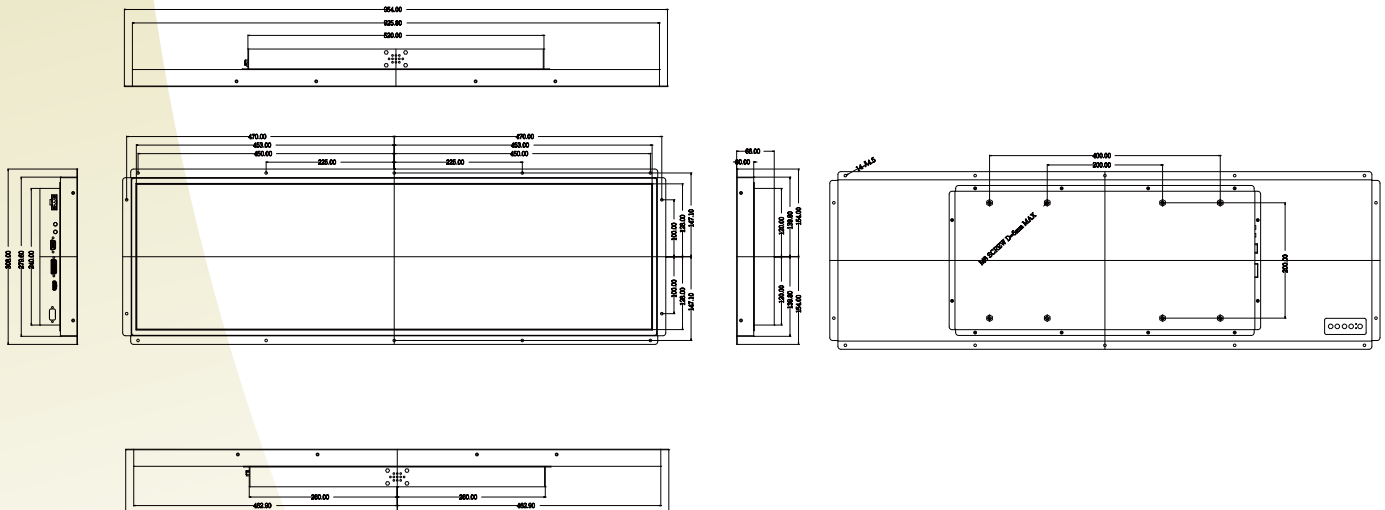

Open Frame LCD

Bar-Type Open Frame LCD

38"

Specifications

Model Name	W38L100-OFA1
Panel Size	38"
Active Display Area(mm)	904.32(H) x 254.34(V)
Resolution	1920 x 540
Contrast Ratio	4000:1(Typical)
Display Color	1.07B
Brightness(cd/m ²)	1000 (Typical)
Viewing Angle(CR>=10)	-89~89(H);-89~89(V)
Standard Input Signal	1 x VGA 1 x DVI 1 x HDMI
Accessories	Power Adapter VGA cable HDMI cable
Power Input	24V DC in, with external AC to DC Adapter
Power Consumption	75W typical , normal operation
Operating temperature	0~50°C
Storage Temperature	-10~60°C
Remote Control (Optional)	RS232 port
Audio (Optional)	Audio input Stereo speakers

Mechanical Drawing:W38L100-OFA1

UNIT:mm

* Note: this is a simplified drawing and some components are not marked in detail. Please contact our sales representative if you need further product information.