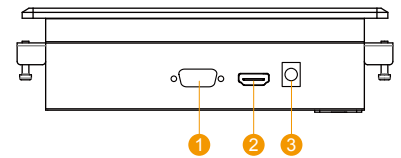

IP65 Solution

1. VGA
2. HDMI
3. DC input

7" (16:9)

Specifications

RoHS
COMPLIANT
2011/65/EU

Model Name	W07T700-IPO1HB
Panel Size	7"
Active Display Area(mm)	153.6 (H) x 90.0 (V)
Resolution	1024 x 600
Brightness(cd/m2)	1000 (Typical)
Contrast Ratio	700:1 (Typical)
Viewing Angles(CR>=10 L/R/U/D)	-75~75(H) ; -75~70(V)
Display Colors	16.2M (6 bits/color)
Standard Input Signal	1 x VGA (D-sub 15) 1 x HDMI (Type-A)
Touch Screen(Optional-1)	Resistive Touch Protective Glass
Touch Interface	USB / RS232
Audio / Speakers (Optional)*	Audio line in (3.5mm) + Speaker x2
OSD	5 Keys: -, +, Power, Esc, Enter
Power Input	12V DC input (2.5ψ) with external AC-DC Adapter (100V~240V)
Power Consumption	8W typical, Normal operation
Operating temperature	0~50°C
Storage Temperature	-10~60°C
Accessories	Power AC-DC Adapter(100V~240V) VGA cable (1.8m) HDMI cable (2m)

*Outside dimension and I/O will be different from standard

I/O Optional

Optional 1*	1 x VGA (D-sub 15) 1 x S-Video 1 x Composite
-------------	--

Mechanical Drawing

* Note: The mechanical drawing may change when adding touch screen.
Please contact our sales representative if you need further product information.