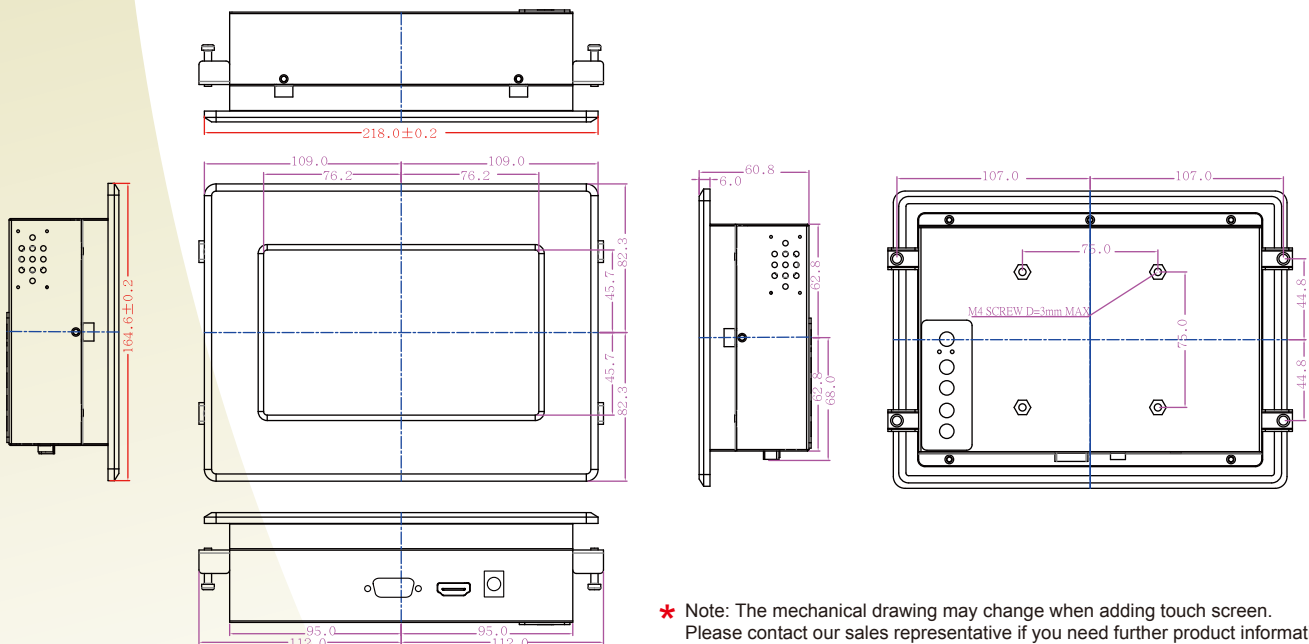

IP65 Solution

1. VGA
2. HDMI
3. DC input

7" (16:9)

Specifications

RoHS
COMPLIANT
2011/65/EU

Model Name	W07T700-IPO1HB
Panel Size	7"
Active Display Area(mm)	153.6 (H) x 90.0 (V)
Resolution	1024 x 600
Brightness(cd/m2)	1000 (Typical)
Contrast Ratio	700:1 (Typical)
Viewing Angles(CR>=10 L/R/U/D)	-75~75(H) ; -75~70(V)
Display Colors	16.2M (6 bits/color)
Standard Input Signal	1 x VGA (D-sub 15) 1 x HDMI (Type-A)
Touch Screen(Optional-1)	Resistive Touch Protective Glass
Touch Interface	USB / RS232
Audio / Speakers (Optional)*	Audio line in (3.5mm) + Speaker x2
OSD	5 Keys: -, +, Power, Esc, Enter
Power Input	12V DC input (2.5ψ) with external AC-DC Adapter (100V~240V)
Power Consumption	8W typical, Normal operation
Operating temperature	0~50°C
Storage Temperature	-10~60°C
Accessories	Power AC-DC Adapter(100V~240V) VGA cable (1.8m) HDMI cable (2m)

*Outside dimension and I/O will be different from standard

I/O Optional

Optional 1*	1 x VGA (D-sub 15) 1 x S-Video 1 x Composite
-------------	--

Mechanical Drawing

* Note: The mechanical drawing may change when adding touch screen.
Please contact our sales representative if you need further product information.